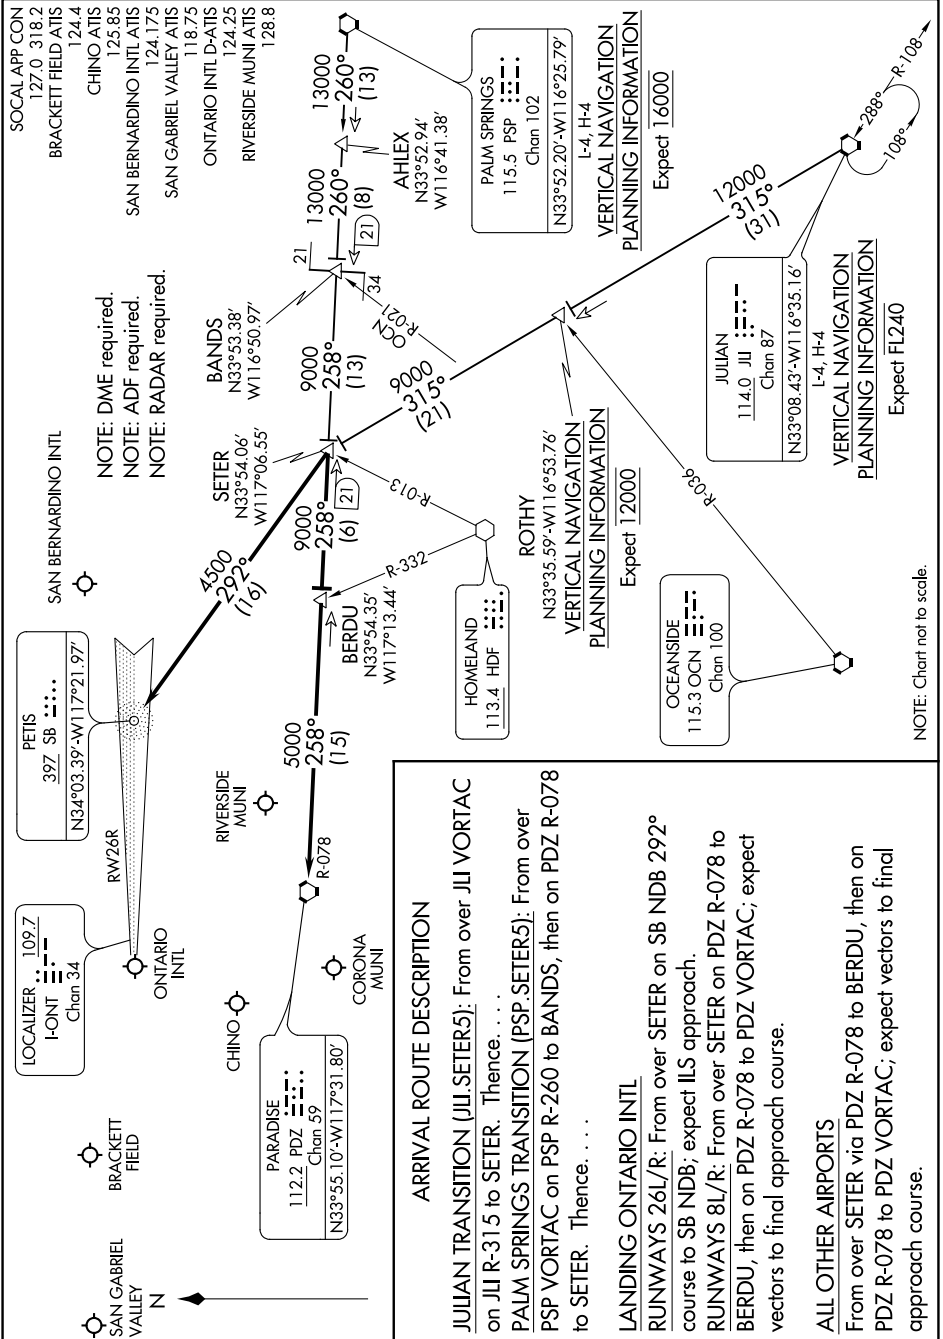

SETER FIVE ARRIVAL

AL-965 (FAA)

ONTARIO, CALIFORNIA

SW-3, 25 FEB 2021 to 25 MAR 2021

ARRIVAL ROUTE DESCRIPTION

JULIAN TRANSITION (JLI.SETER5): From over JLI VORTAC on JLI R-315 to SETER. Thence, . . .

PALM SPRINGS TRANSITION (PSP.SETER5): From over PSP VORTAC on PSP R-260 to BANDS, then on PDZ R-078 to SETER. Thence, . . .

LANDING ONTARIO INTL

RUNWAYS 26L/R: From over SETER on SB NDB 292° course to SB NDB; expect ILS approach.

RUNWAYS 8L/R: From over SETER on PDZ R-078 to BERDU, then on PDZ R-078 to PDZ VORTAC; expect vectors to final approach course.

ALL OTHER AIRPORTS

From over SETER via PDZ R-078 to BERDU, then on PDZ R-078 to PDZ VORTAC; expect vectors to final approach course.

SETER FIVE ARRIVAL

ONTARIO, CALIFORNIA

SW-3, 25 FEB 2021 to 25 MAR 2021