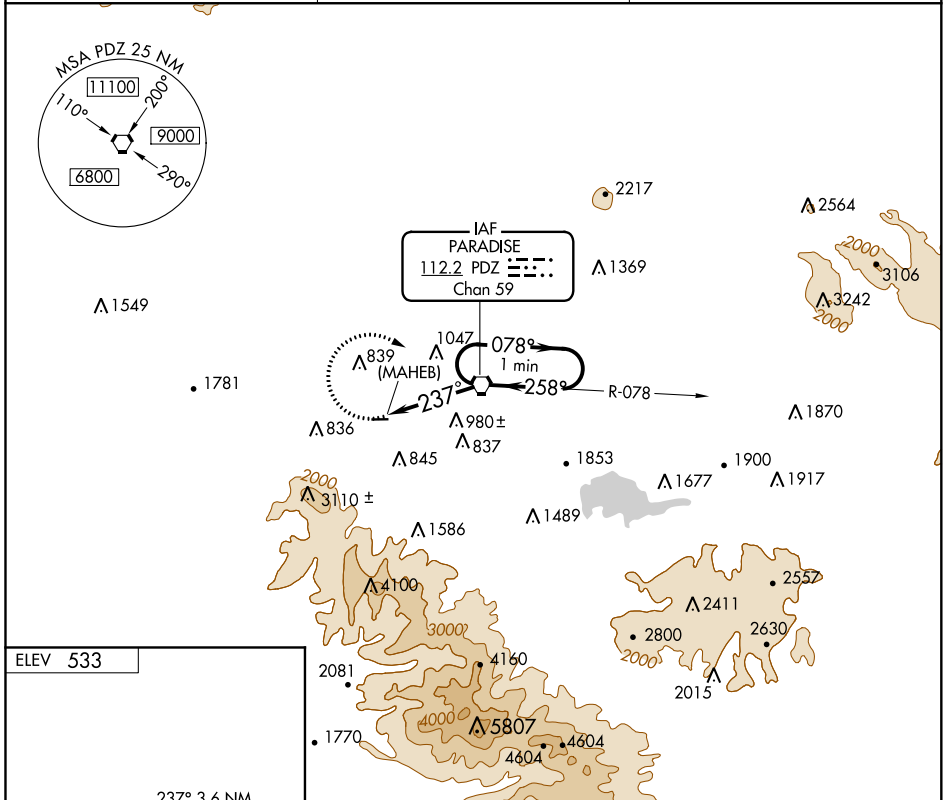

VORTAC PDZ 112.2 Chan 59	APP CRS 237°	Rwy Idg TDZE Apt Elev	N/A N/A 533
---------------------------------------	------------------------	-----------------------------	----------------------------------------

VOR or GPS-A

CORONA MUNI (AJO)

▼ When local altimeter setting not received, use Ontario
▲ NA Intl altimeter setting and increase all MDA 80 feet.

MISSED APPROACH: Climbing right turn to 3100 direct PDZ VORTAC and hold, continue climb in hold to 3100.

AWOS-3PT 132-175	SOCAL APP CON 135.4 318.2	UNICOM 122.7 (CTAF) 0
----------------------------	-------------------------------------	---------------------------------

FAF to MAP 3.6 NM		CATEGORY	A	B	C	D
Knots	60 90 120 150 180	CIRCLING	1660-1¼ 1127 (1200-1¼)	1660-1½ 1127 (1200-1½)	NA	
Min:Sec	3:36 2:24 1:48 1:26 1:12					

SW-3, 25 FEB 2021 to 25 MAR 2021

SW-3, 25 FEB 2021 to 25 MAR 2021