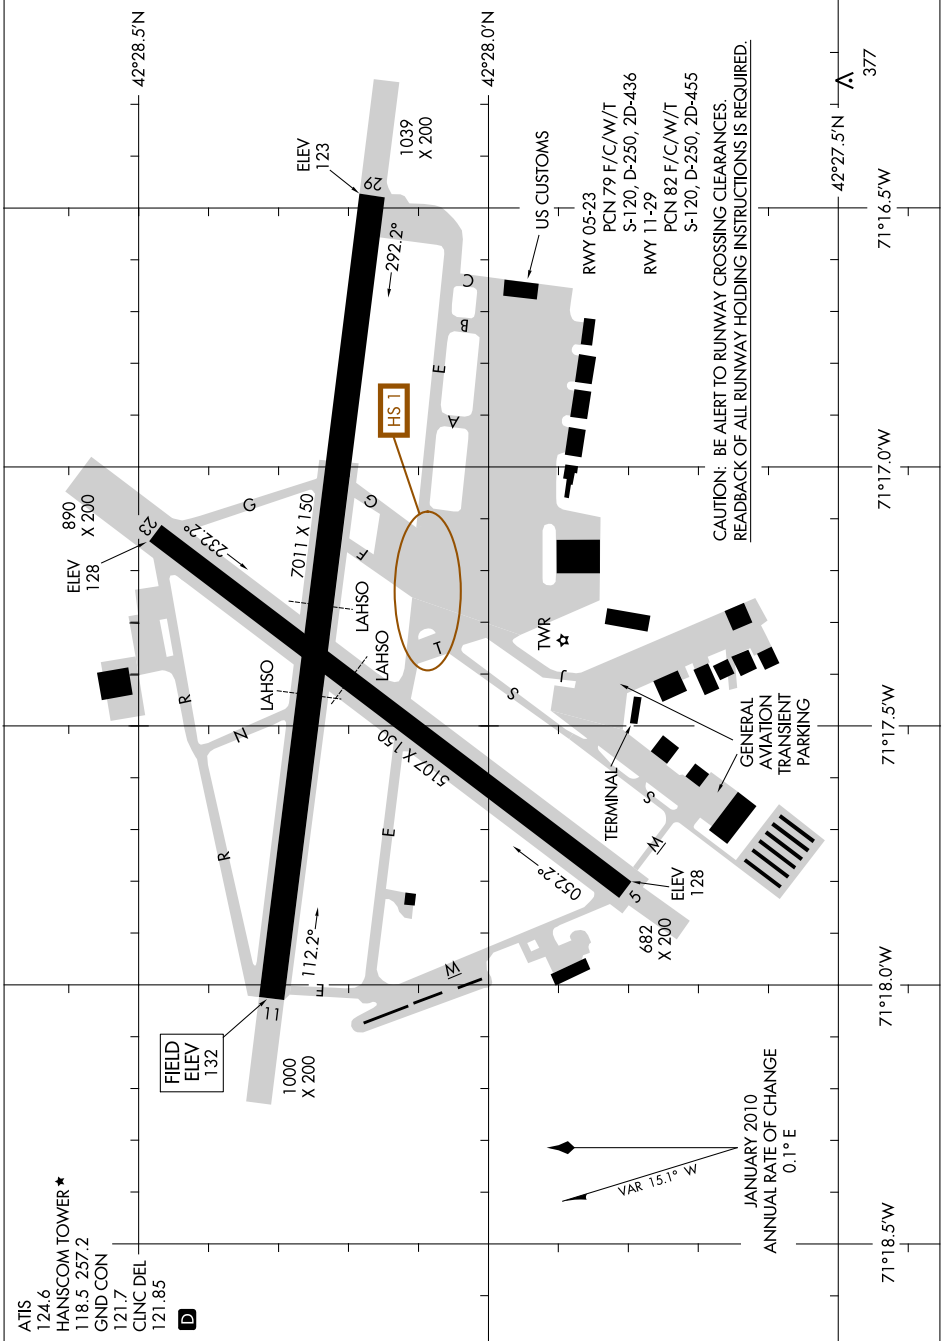

# AIRPORT DIAGRAM

AL-626 (FAA)

LAURENCE G. HANSCOM FIELD (BED)  
BEDFORD, MASSACHUSETTS

NE-1, 26 JUN 2014 to 24 JUL 2014

NE-1, 26 JUN 2014 to 24 JUL 2014

# AIRPORT DIAGRAM

BEDFORD, MASSACHUSETTS  
LAURENCE G. HANSCOM FIELD (BED)