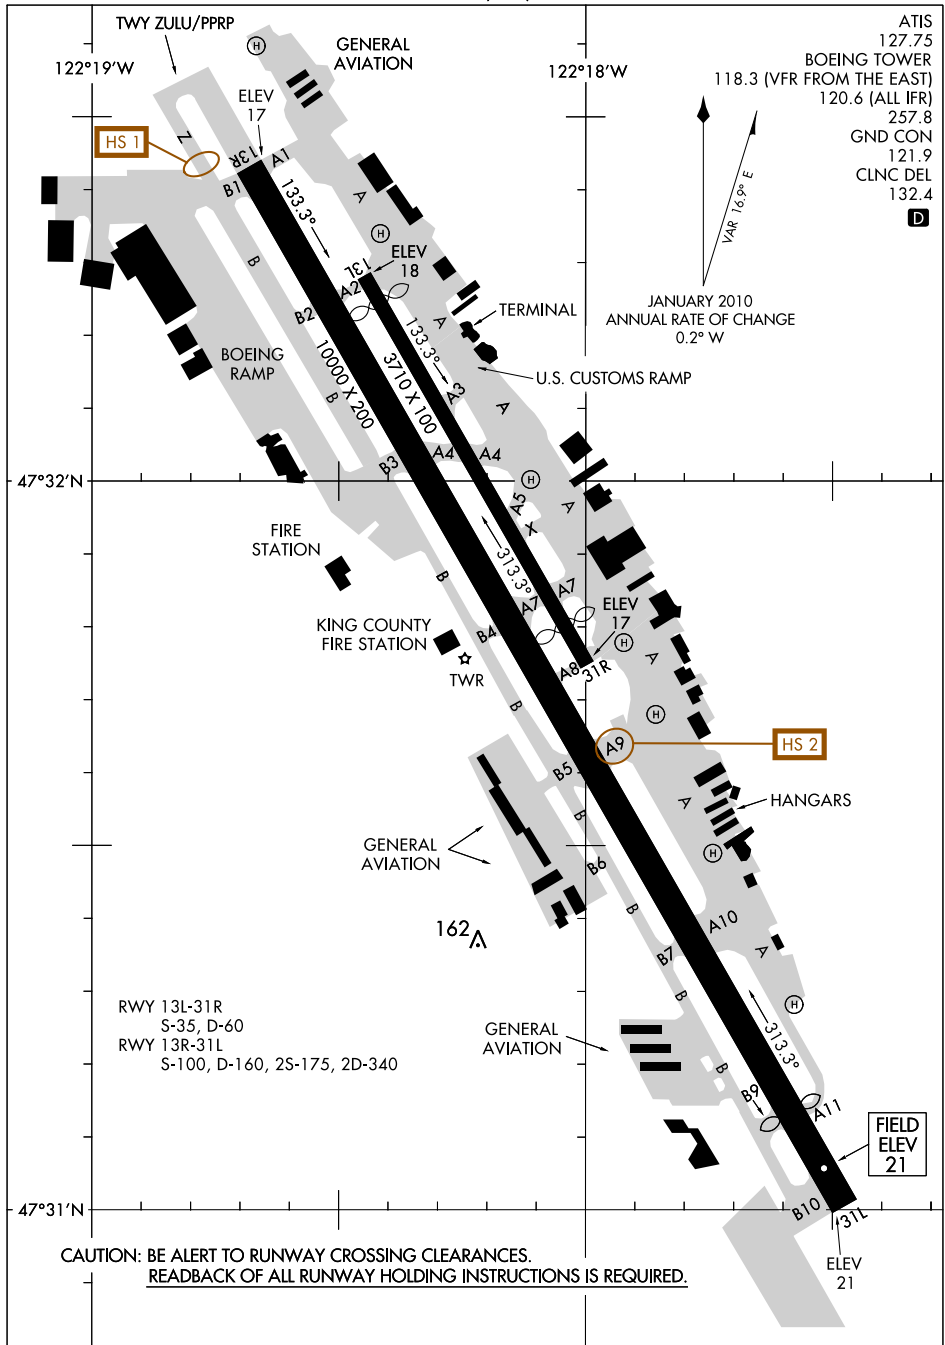

AIRPORT DIAGRAM

BOEING FIELD/KING COUNTY INTL (BFI)
AL-384 (FAA)
SEATTLE, WASHINGTON

NW-1, 26 JUN 2014 to 24 JUL 2014

NW-1, 26 JUN 2014 to 24 JUL 2014

AIRPORT DIAGRAM

SEATTLE, WASHINGTON
BOEING FIELD/KING COUNTY INTL (BFI)