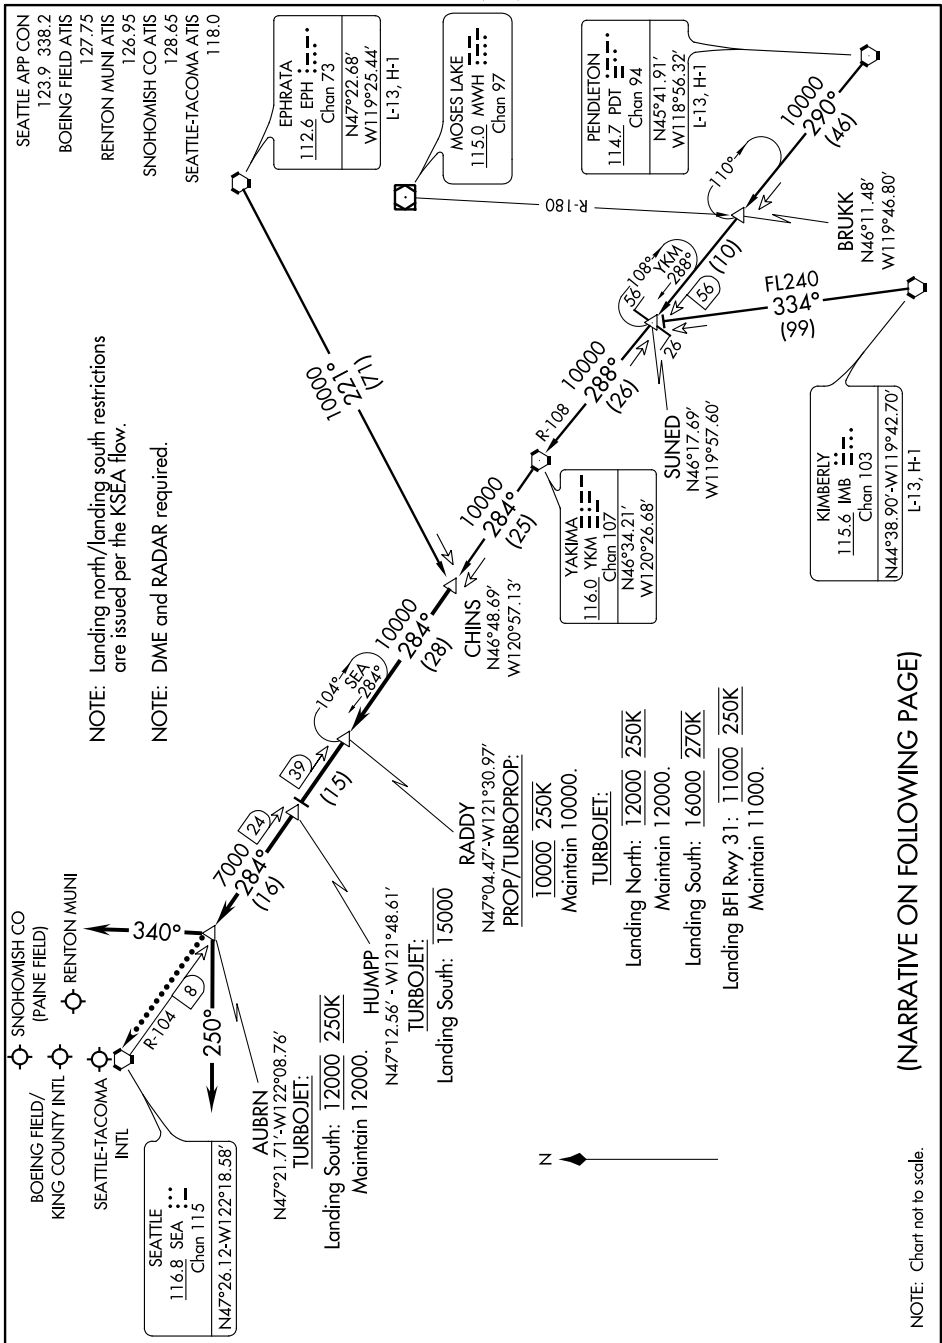

# CHINS NINE ARRIVAL

ST-582 (FAA)

SEATTLE, WASHINGTON

NW-1, 26 JUN 2014 to 24 JUL 2014

(NARRATIVE ON FOLLOWING PAGE)

NW-1, 26 JUN 2014 to 24 JUL 2014

# CHINS NINE ARRIVAL

SEATTLE, WASHINGTON