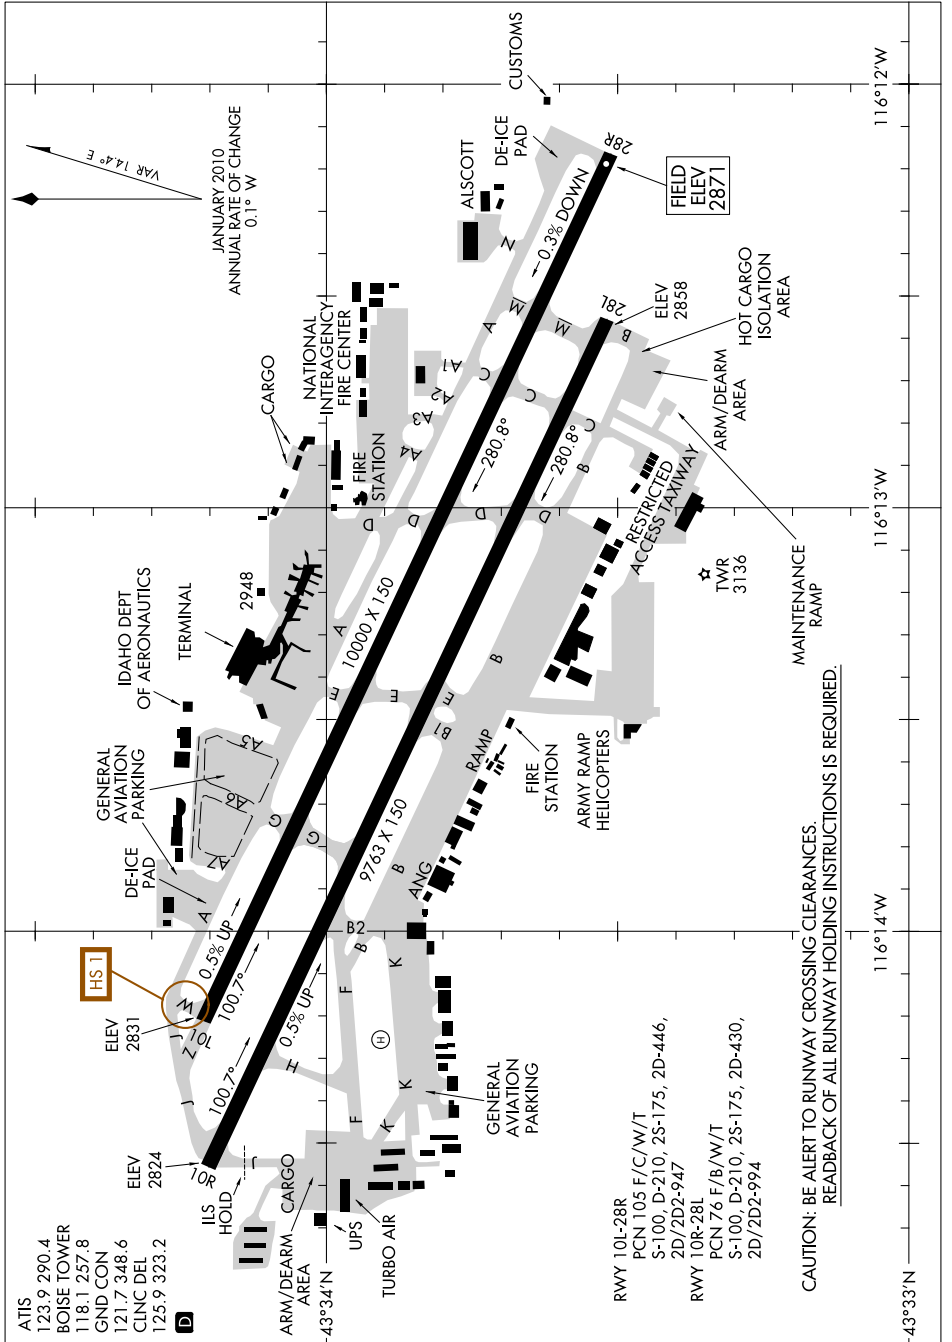

AIRPORT DIAGRAM

BOISE AIR TERMINAL/GOWEN FIELD (BOI)

AL-57 (FAA)

BOISE, IDAHO

NW-1, 26 JUN 2014 to 24 JUL 2014

NW-1, 26 JUN 2014 to 24 JUL 2014

AIRPORT DIAGRAM

BOISE AIR TERMINAL/GOWEN FIELD (BOI)

BOISE, IDAHO