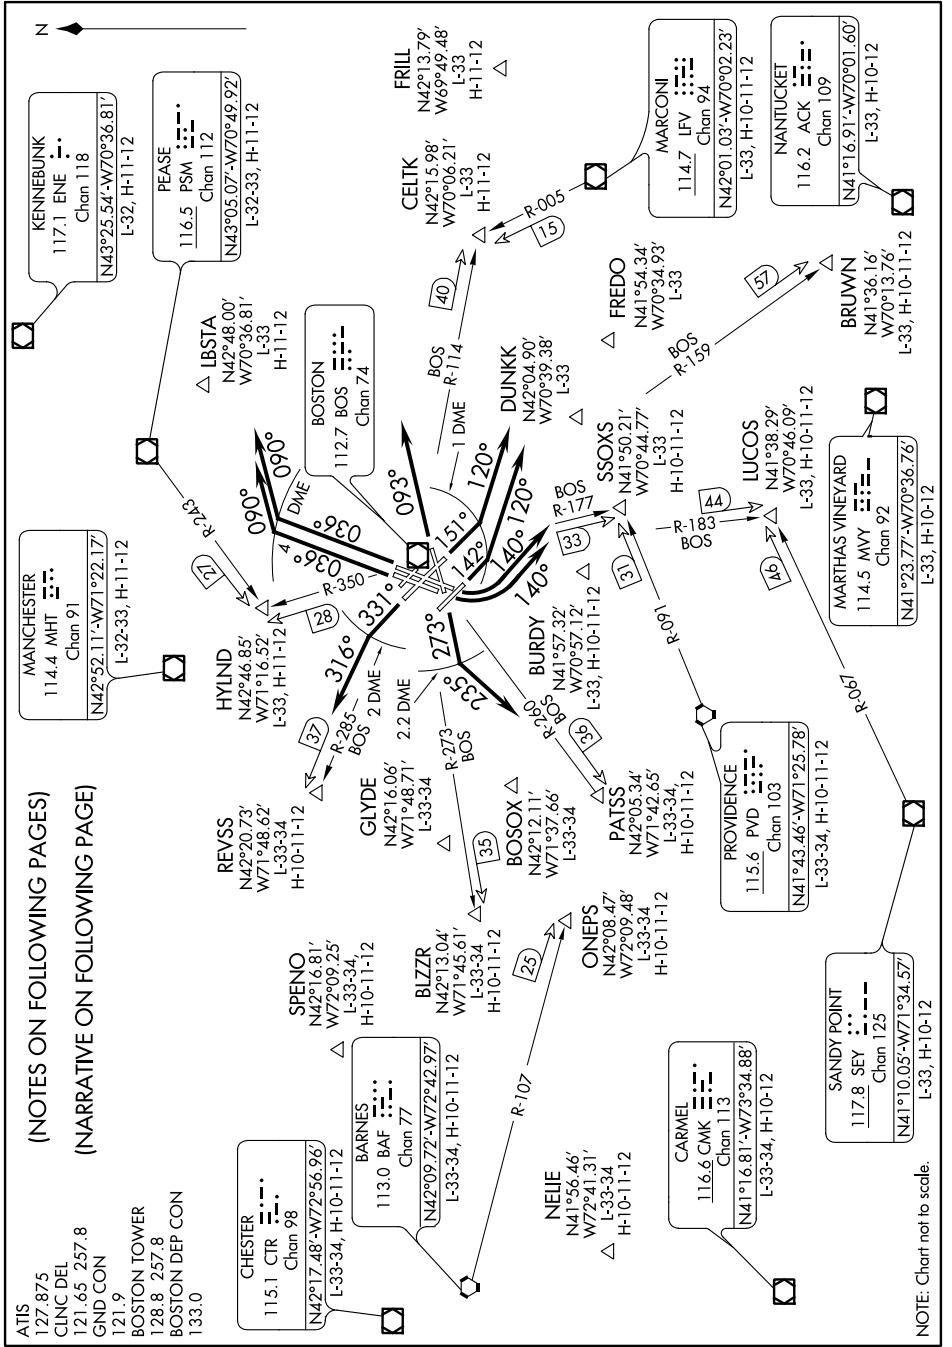

LOGAN SEVEN DEPARTURE

SL-58 (FAA)

BOSTON, MASSACHUSETTS

NE-1, 26 JUN 2014 to 24 JUL 2014

(NOTES ON FOLLOWING PAGES)  
(NARRATIVE ON FOLLOWING PAGE)

ATIS 127.875  
 CLINC DEL 121.65 257.8  
 GND CON 121.9  
 BOSTON TOWER 128.8 257.8  
 BOSTON DEP CON 133.0

LOGAN SEVEN DEPARTURE

BOSTON, MASSACHUSETTS

NE-1, 26 JUN 2014 to 24 JUL 2014

NOTE: Chart not to scale.