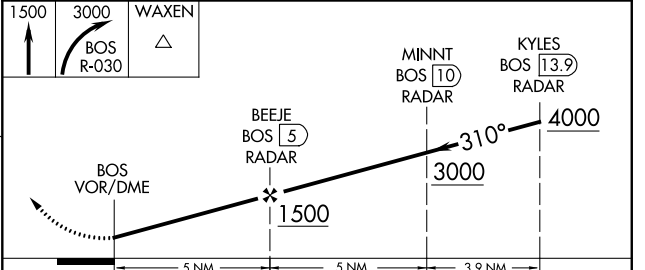

VOR/DME BOS 112.7 Chan 74	APP CRS 310°	Rwy ldg TDZE Apt Elev N/A N/A 20
---	------------------------	--

VOR/DME-A

GENERAL EDWARD LAWRENCE LOGAN INTL (BOS)

<p>▽ Circling NA to Rwy 14. △ Circling NA for Cats C and D west of Rwys 4L and 15R.</p>	<p>MISSED APPROACH: Climb to 1500 then climbing right turn to 3000 on BOS VOR/DME R-030 to WAXEN INT/BOS 14 DME and hold.</p>			
---	---	--	--	--

<p>ARR ATIS 135.0 DEP 127.875</p>	<p>BOSTON APP CON 120.6 263.1</p>	<p>BOSTON TOWER 128.8 257.8</p>	<p>GND CON 121.9</p>	<p>CLNC DEL 121.65 257.8</p>
---	--	--	---------------------------------	---

CATEGORY	A	B	C	D
CIRCLING	940-1¼ 920 (1000-1¼)	1060-1½ 1040 (1100-1½)	640-1¾ 620 (700-1¾)	640-2 620 (700-2)