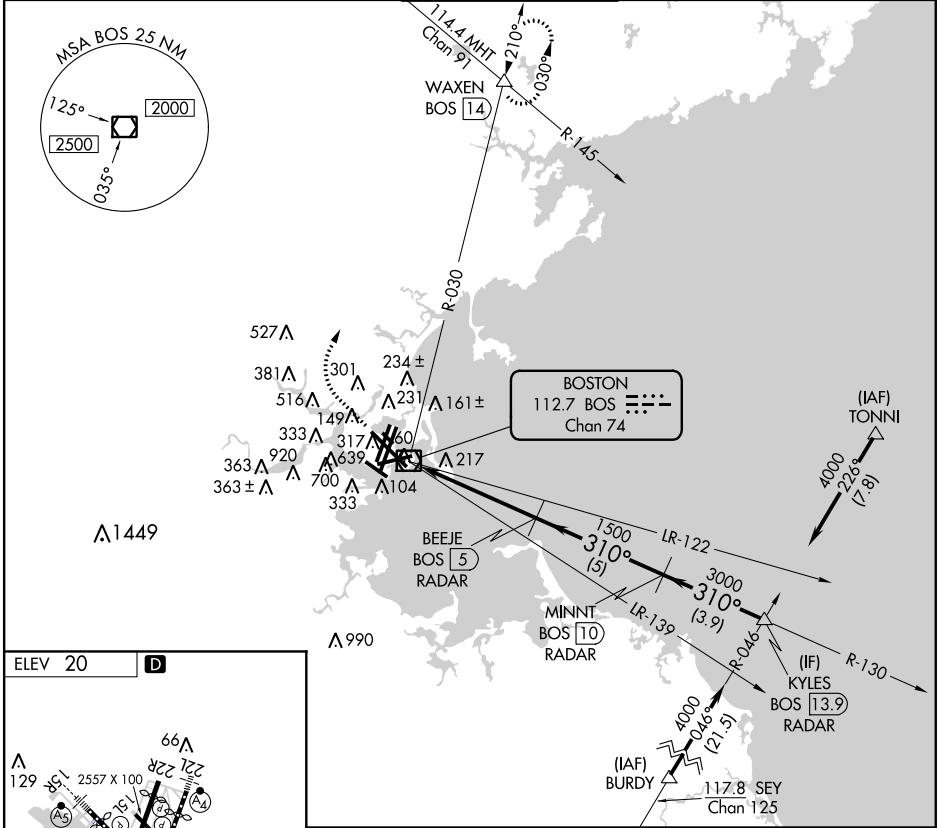

VOR/DME BOS 112.7 Chan 74	APP CRS 310°	Rwy ldg TDZE Apt Elev N/A N/A 20
---	------------------------	--

VOR/DME-A

GENERAL EDWARD LAWRENCE LOGAN INTL (BOS)

<p>▽ Circling NA to Rwy 14. △ Circling NA for Cats C and D west of Rwys 4L and 15R.</p>	<p>MISSED APPROACH: Climb to 1500 then climbing right turn to 3000 on BOS VOR/DME R-030 to WAXEN INT/BOS 14 DME and hold.</p>			
---	---	--	--	--

<p>ARR ATIS 135.0 DEP 127.875</p>	<p>BOSTON APP CON 120.6 263.1</p>	<p>BOSTON TOWER 128.8 257.8</p>	<p>GND CON 121.9</p>	<p>CLNC DEL 121.65 257.8</p>
---	--	--	---------------------------------	---

CATEGORY	A	B	C	D
CIRCLING	940-1¼ 920 (1000-1¼)	1060-1½ 1040 (1100-1½)	640-1¾ 620 (700-1¾)	640-2 620 (700-2)

NE-1, 26 JUN 2014 to 24 JUL 2014

NE-1, 26 JUN 2014 to 24 JUL 2014