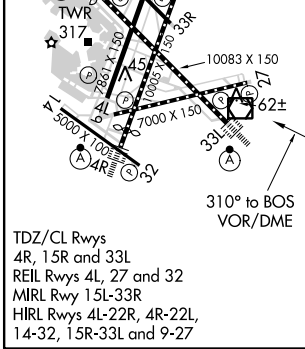

VOR/DME BOS 112.7 Chan 74	APP CRS 310°	Rwy ldg TDZE Apt Elev N/A N/A 20
---	------------------------	--

VOR/DME-A

GENERAL EDWARD LAWRENCE LOGAN INTL (BOS)

<p>▽ Circling NA to Rwy 14. △ Circling NA for Cats C and D west of Rwys 4L and 15R.</p>	<p>MISSED APPROACH: Climb to 1500 then climbing right turn to 3000 on BOS VOR/DME R-030 to WAXEN INT/BOS 14 DME and hold.</p>			
---	---	--	--	--

<p>ARR ATIS 135.0 DEP 127.875</p>	<p>BOSTON APP CON 120.6 263.1</p>	<p>BOSTON TOWER 128.8 257.8</p>	<p>GND CON 121.9</p>	<p>CLNC DEL 121.65 257.8</p>
---	--	--	---------------------------------	---

CATEGORY	A	B	C	D
CIRCLING	940-1¼ 920 (1000-1¼)	1060-1½ 1040 (1100-1½)	640-1¾ 620 (700-1¾)	640-2 620 (700-2)