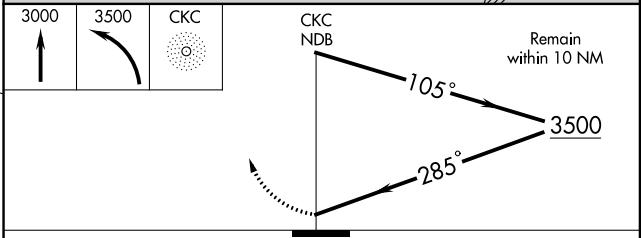

NDB KKC 358	APP CRS 285°	Rwy Idg TDZE Apt Elev	4199 1797 1799
-----------------------	------------------------	-----------------------------	---

NDB RWY 27

COOK COUNTY (CKC)

▽ When local altimeter setting not received, use Ely altimeter setting and increase all MDA 200 feet, increase S-27 and Circling Cat B visibility ¼ mile and Cat C visibility ¾ mile. Procedure NA at night. Helicopter visibility reduction below 1 SM NA.

MISSED APPROACH: Climb to 3000, then climbing left turn to 3500 direct CKC NDB and hold.

AWOS-3 119.925	PRINCETON RADIO 122.3	UNICOM 122.8 (CTAF)
--------------------------	---------------------------------	-------------------------------

NC-1, 26 JUN 2014 to 24 JUL 2014

NC-1, 26 JUN 2014 to 24 JUL 2014

ELEV 1799	TDZE 1797
-----------	-----------

CATEGORY	A	B	C	D
S-27	2340-1	543 (600-1)	2340-1½ 543 (600-1½)	NA
CIRCLING	2340-1	541 (600-1)	2340-1½ 541 (600-1½)	NA