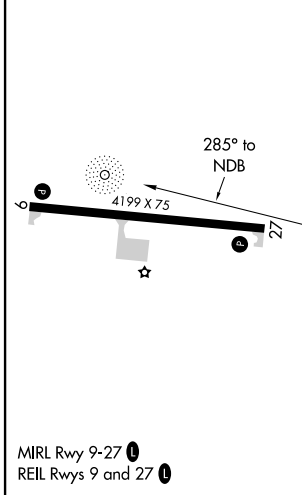

NDB KKC 358	APP CRS 285°	Rwy Idg TDZE Apt Elev	4199 1797 1799
-----------------------	------------------------	-----------------------------	---

NDB RWY 27

COOK COUNTY (CKC)

▽ When local altimeter setting not received, use Ely altimeter setting and increase all MDA 200 feet, increase S-27 and Circling Cat B visibility ¼ mile and Cat C visibility ¾ mile. Procedure NA at night. Helicopter visibility reduction below 1 SM NA.

MISSED APPROACH: Climb to 3000, then climbing left turn to 3500 direct CKC NDB and hold.

AWOS-3 119.925	PRINCETON RADIO 122.3	UNICOM 122.8 (CTAF)
--------------------------	---------------------------------	-------------------------------

NC-1, 26 JUN 2014 to 24 JUL 2014

NC-1, 26 JUN 2014 to 24 JUL 2014

ELEV 1799	TDZE 1797
-----------	-----------

CATEGORY	A	B	C	D
S-27	2340-1	543 (600-1)	2340-1½ 543 (600-1½)	NA
CIRCLING	2340-1	541 (600-1)	2340-1½ 541 (600-1½)	NA