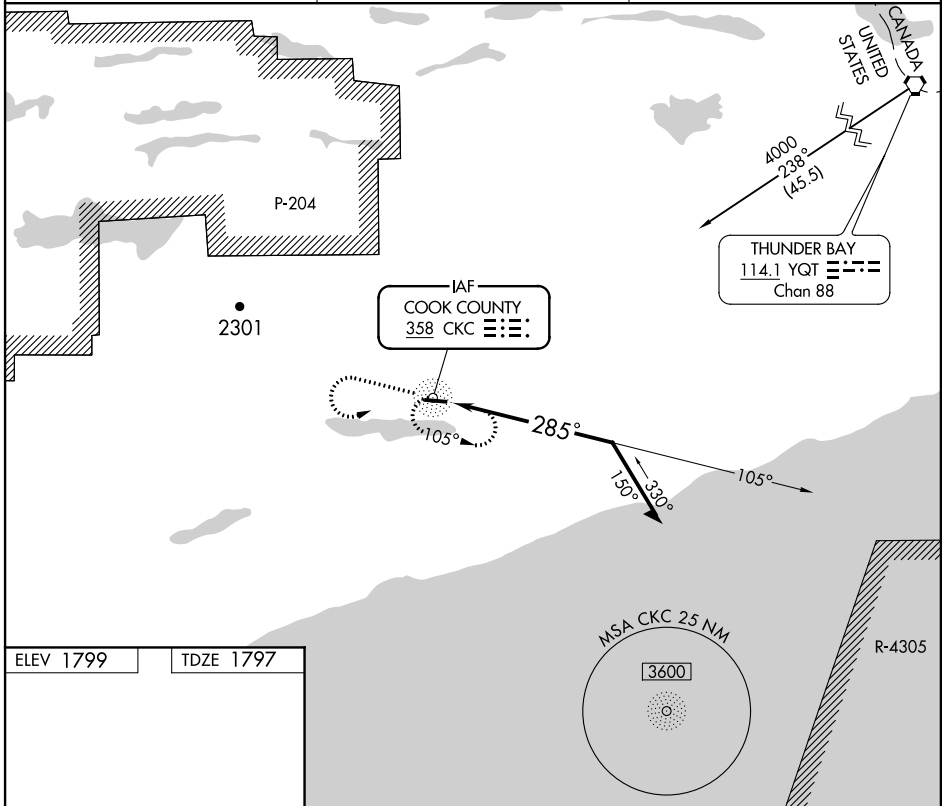

NDB KKC 358	APP CRS 285°	Rwy Idg TDZE Apt Elev	4199 1797 1799
-----------------------	------------------------	-----------------------------	---

NDB RWY 27

COOK COUNTY (CKC)

▽ When local altimeter setting not received, use Ely altimeter setting and increase all MDA 200 feet, increase S-27 and Circling Cat B visibility ¼ mile and Cat C visibility ¾ mile. Procedure NA at night. Helicopter visibility reduction below 1 SM NA.

MISSED APPROACH: Climb to 3000, then climbing left turn to 3500 direct CKC NDB and hold.

AWOS-3 119.925	PRINCETON RADIO 122.3	UNICOM 122.8 (CTAF)
--------------------------	---------------------------------	-------------------------------

NC-1, 26 JUN 2014 to 24 JUL 2014

NC-1, 26 JUN 2014 to 24 JUL 2014

ELEV 1799	TDZE 1797
-----------	-----------

CATEGORY	A	B	C	D
S-27	2340-1	543 (600-1)	2340-1½ 543 (600-1½)	NA
CIRCLING	2340-1	541 (600-1)	2340-1½ 541 (600-1½)	NA