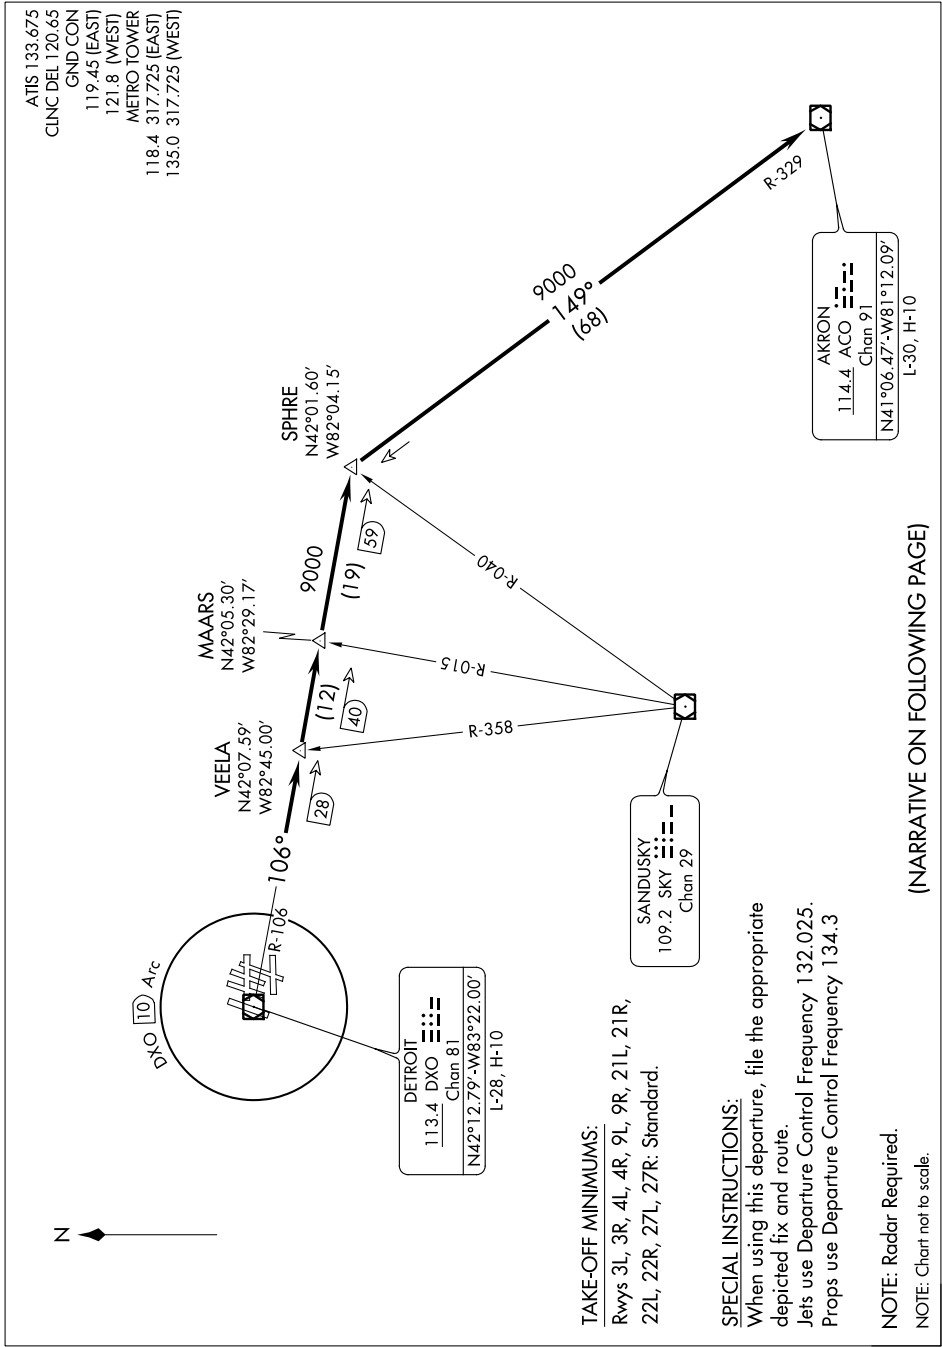

# AKRON THREE DEPARTURE

ATIS 133.675  
 CINC DEL 120.65  
 GND CON  
 119.45 (EAST)  
 121.8 (WEST)  
 METRO TOWER  
 118.4 317.725 (EAST)  
 135.0 317.725 (WEST)

EC-1, 26 JUN 2014 to 24 JUL 2014

(NARRATIVE ON FOLLOWING PAGE)

EC-1, 26 JUN 2014 to 24 JUL 2014