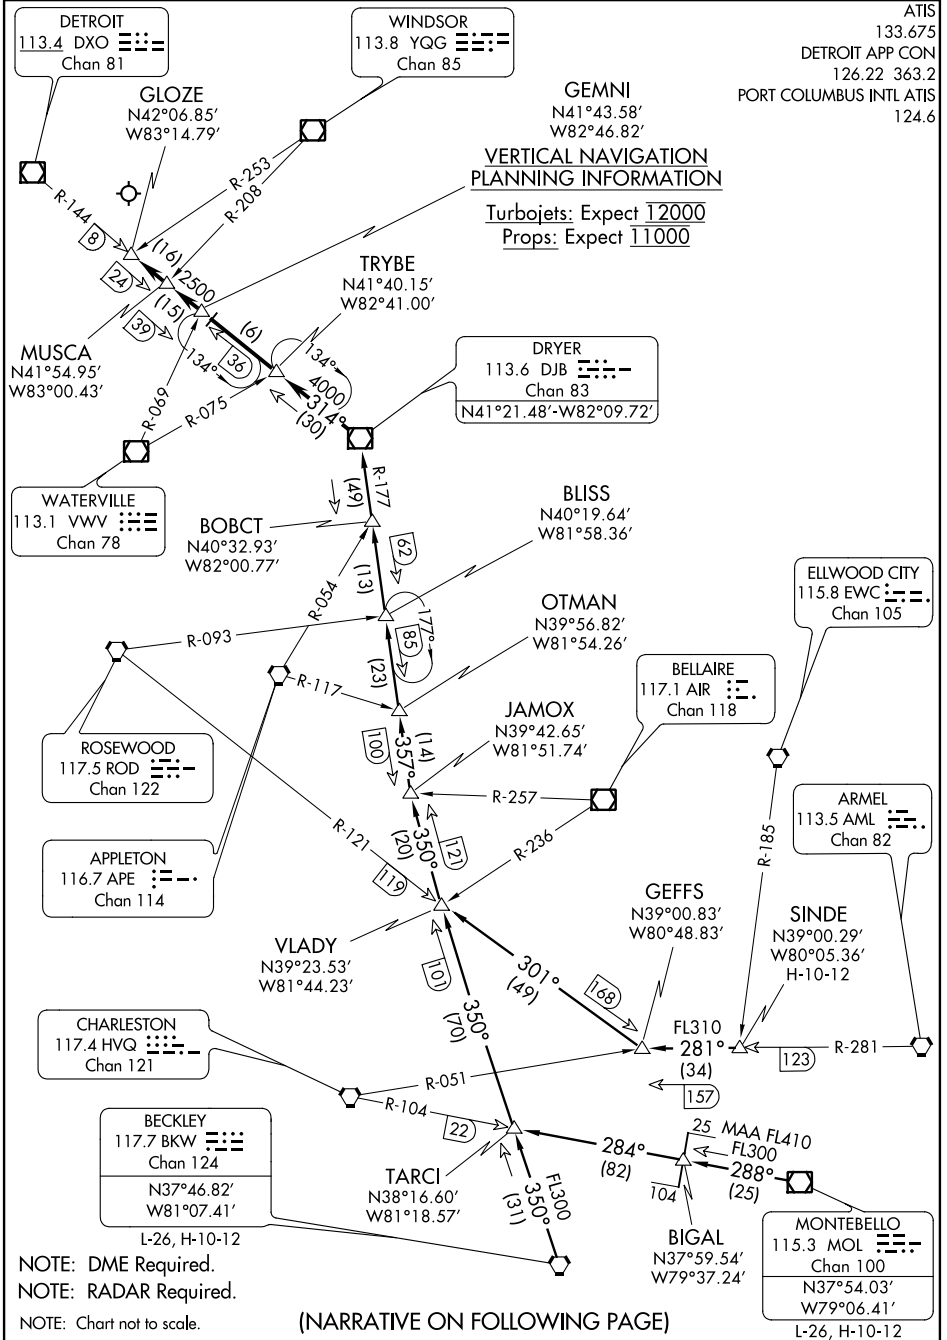

# GEMNI THREE ARRIVAL

DETROIT METROPOLITAN WAYNE COUNTY (DTW)  
ST-119 (FAA) DETROIT, MICHIGAN

ATIS 133.675  
DETROIT APP CON 126.22 363.2  
PORT COLUMBUS INTL ATIS 124.6

EC-1, 26 JUN 2014 to 24 JUL 2014

EC-1, 26 JUN 2014 to 24 JUL 2014