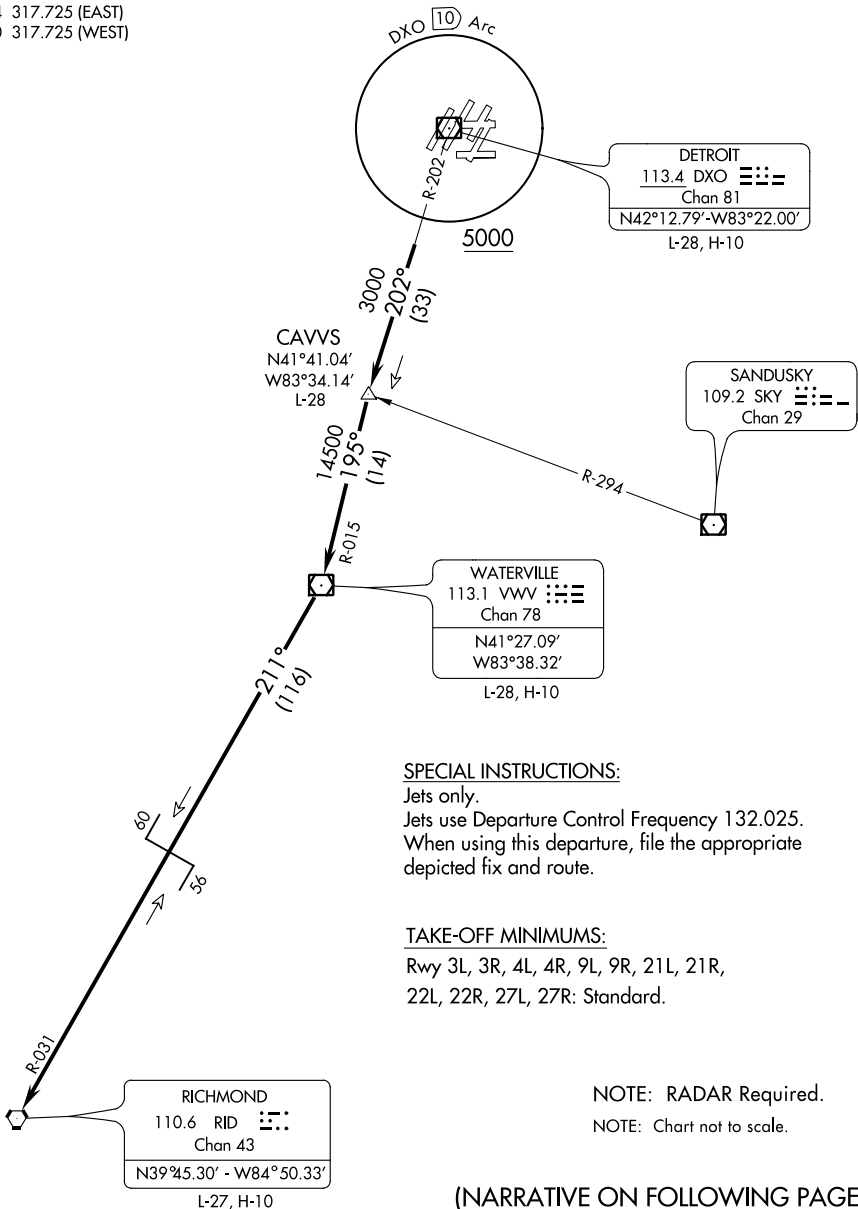

ATIS 133.675  
 CLNC DEL 120.65  
 GND CON  
 119.45 (EAST)  
 121.8 (WEST)  
 METRO TOWER  
 118.4 317.725 (EAST)  
 135.0 317.725 (WEST)

EC-1, 26 JUN 2014 to 24 JUL 2014

EC-1, 26 JUN 2014 to 24 JUL 2014

(NARRATIVE ON FOLLOWING PAGE)