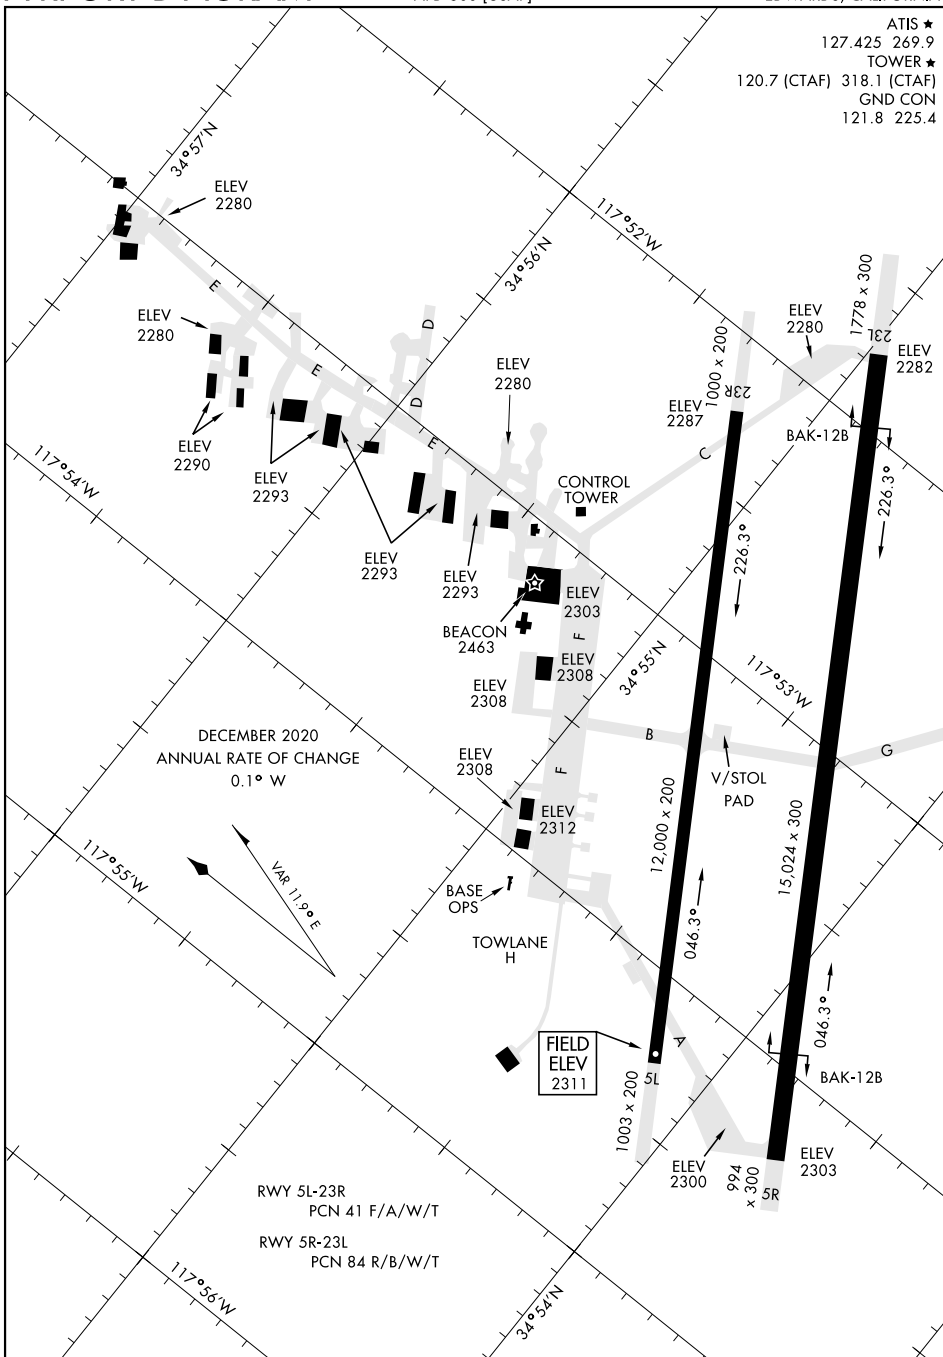

AIRPORT DIAGRAM

AFD-500 [USAF]

EDWARDS AFB (KEDW)

EDWARDS, CALIFORNIA

ATIS ★
 127.425 269.9
 TOWER ★
 120.7 (CTAF) 318.1 (CTAF)
 GND CON
 121.8 225.4

SW-3, 25 FEB 2021 to 25 MAR 2021

SW-3, 25 FEB 2021 to 25 MAR 2021

RWY 5L-23R
 PCN 41 F/A/W/T

RWY 5R-23L
 PCN 84 R/B/W/T

AIRPORT DIAGRAM

EDWARDS, CALIFORNIA

EDWARDS AFB (KEDW)