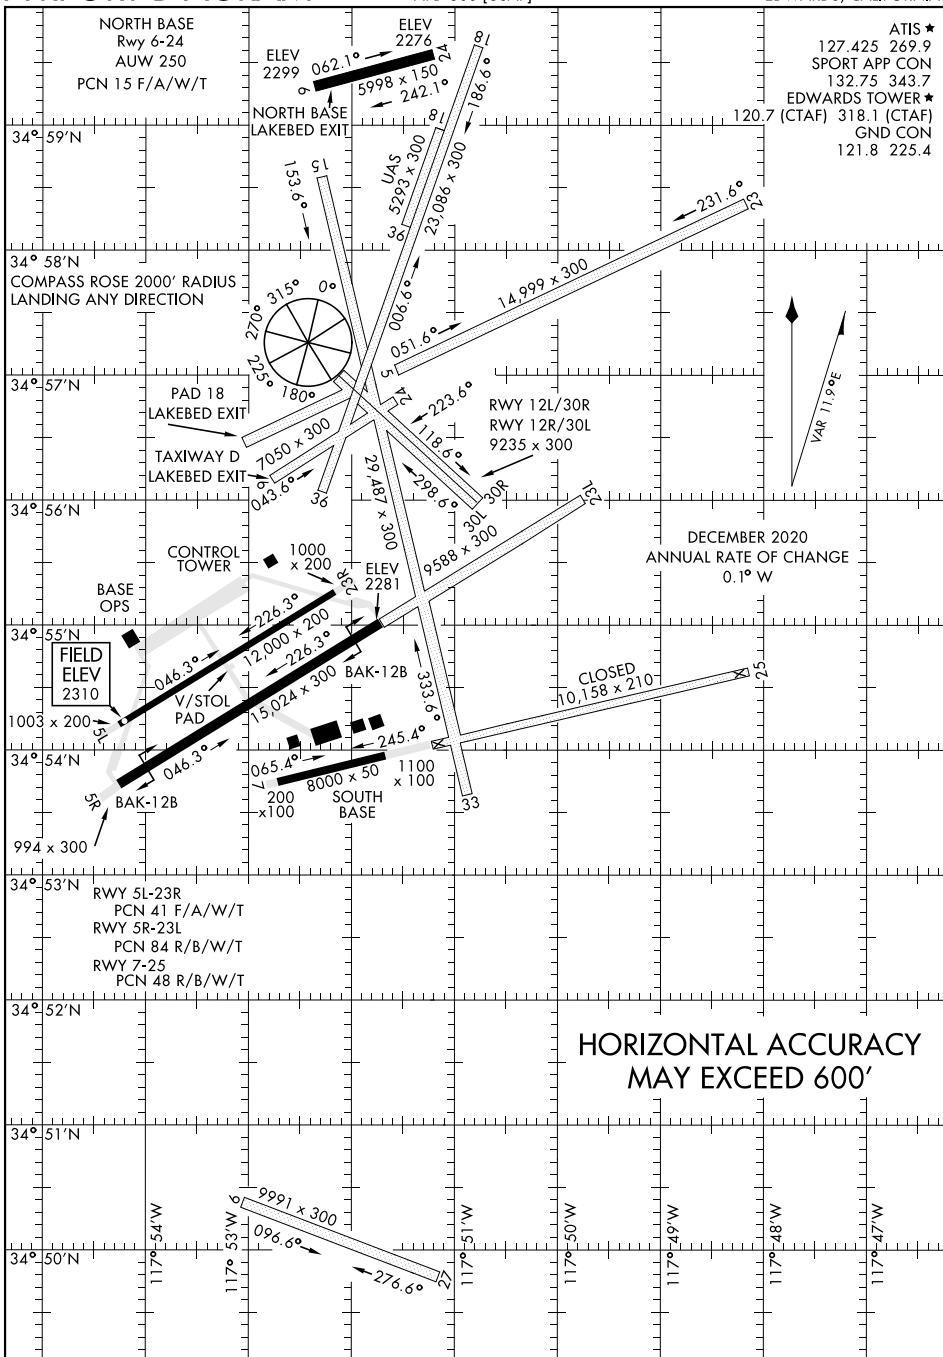

AIRPORT DIAGRAM

EDWARDS/ROGERS LAKEBED (KEDW)

AFD-500 [USAF]

EDWARDS, CALIFORNIA

SW-3, 25 FEB 2021 to 25 MAR 2021

SW-3, 25 FEB 2021 to 25 MAR 2021

AIRPORT DIAGRAM

EDWARDS, CALIFORNIA
EDWARDS/ROGERS LAKEBED (KEDW)