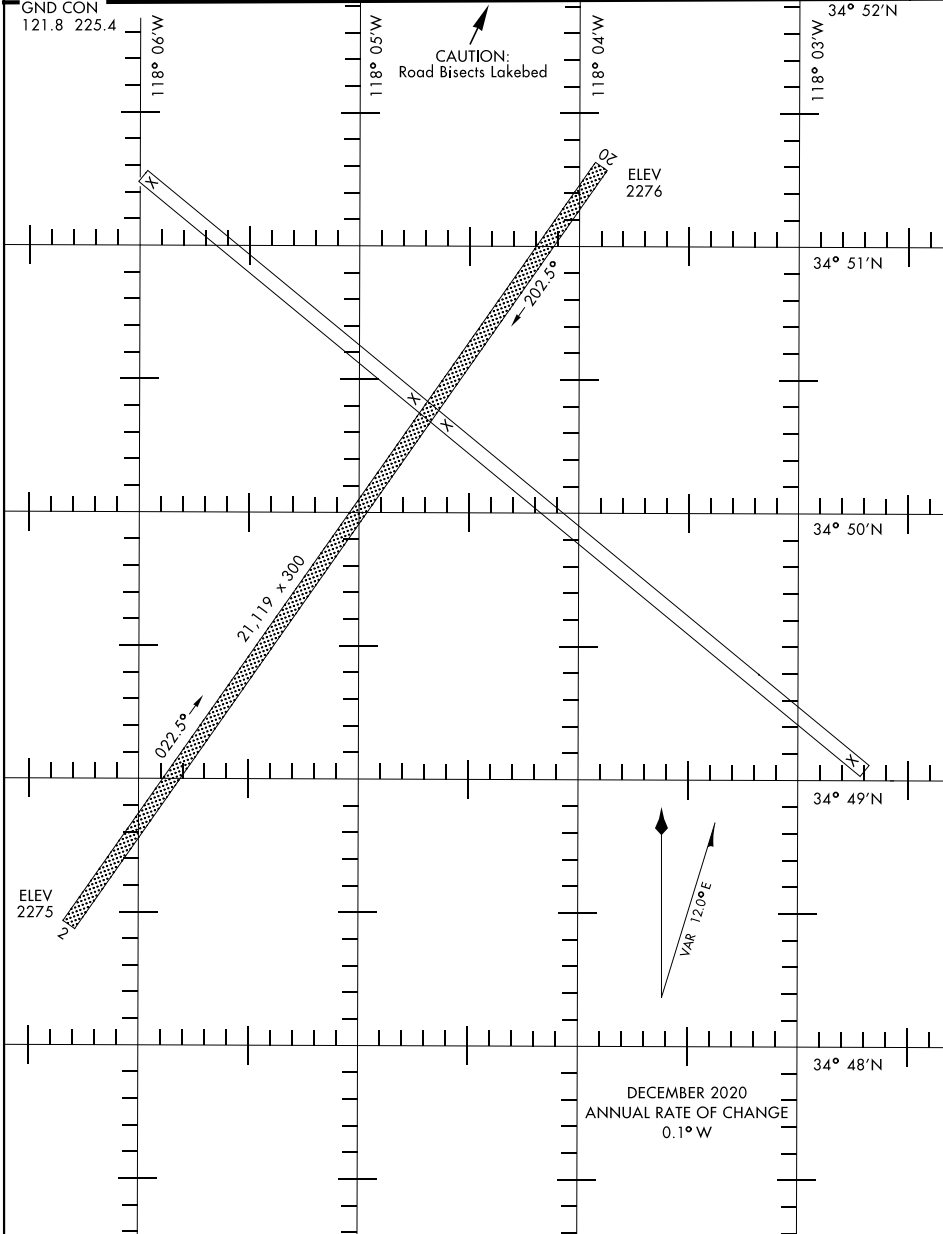

AIRPORT DIAGRAM

EDWARDS/ROSAMOND LAKEBED (KEDW)

AFD-500 [USAF]

EDWARDS, CALIFORNIA

ATIS ★
 127.425 269.9
 SPORT APP CON
 132.75 343.7
 EDWARDS TOWER ★
 120.7 (CTAF) 318.1 (CTAF)
 GND CON
 121.8 225.4

FIELD ELEV 2278

SW-3, 25 FEB 2021 to 25 MAR 2021

SW-3, 25 FEB 2021 to 25 MAR 2021

AIRPORT DIAGRAM

EDWARDS, CALIFORNIA

EDWARDS/ROSAMOND LAKEBED (KEDW)