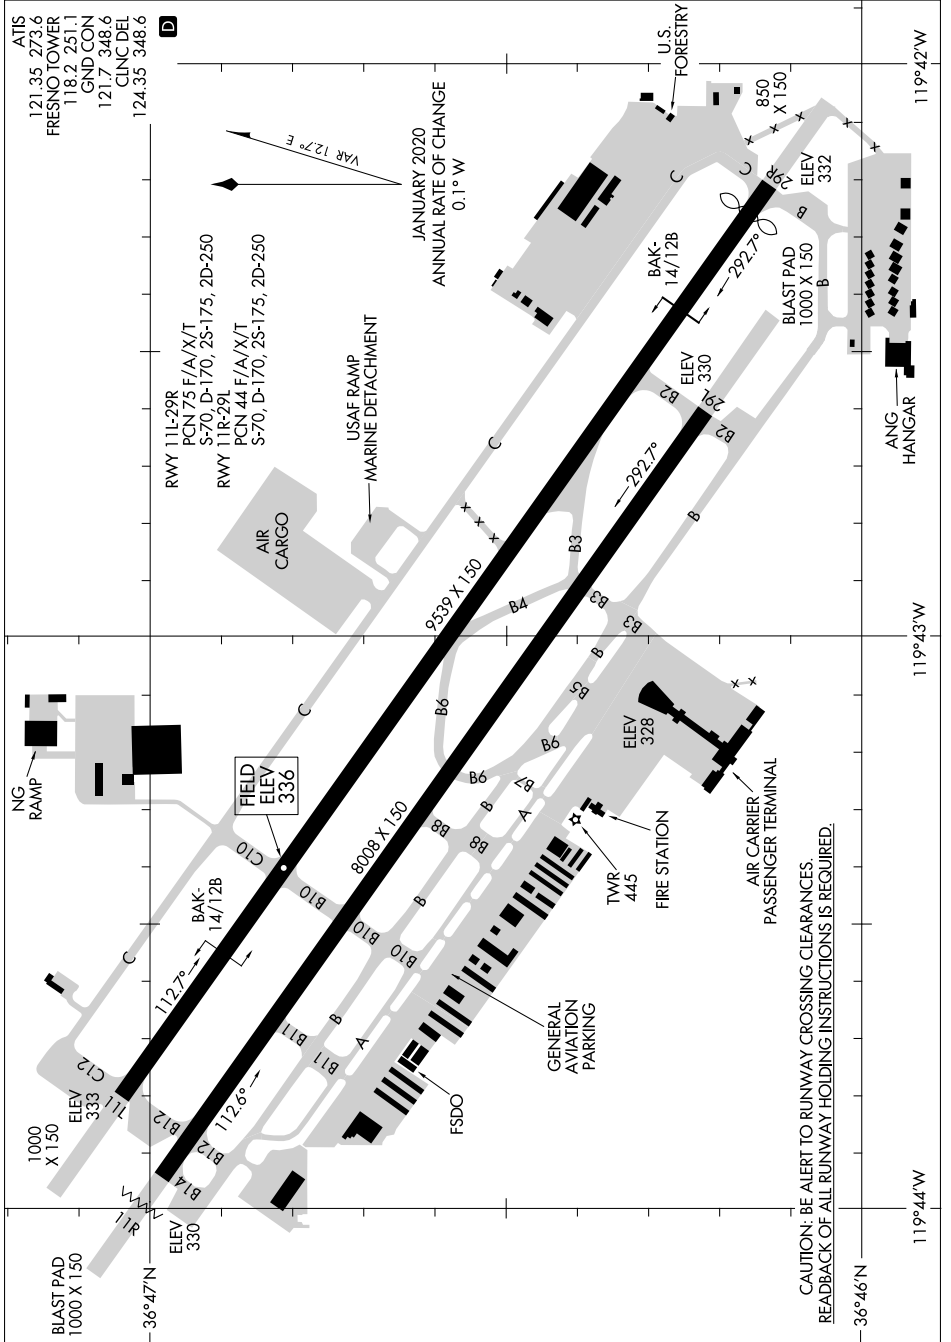

AIRPORT DIAGRAM

AL-162 (FAA)

FRESNO YOSEMITE INTL (FAT)
FRESNO, CALIFORNIA

SW-2, 25 FEB 2021 to 25 MAR 2021

SW-2, 25 FEB 2021 to 25 MAR 2021

AIRPORT DIAGRAM

FRESNO, CALIFORNIA
FRESNO YOSEMITE INTL (FAT)

CAUTION: BE ALERT TO RUNWAY CROSSING CLEARANCES.
READBACK OF ALL RUNWAY HOLDING INSTRUCTIONS IS REQUIRED.