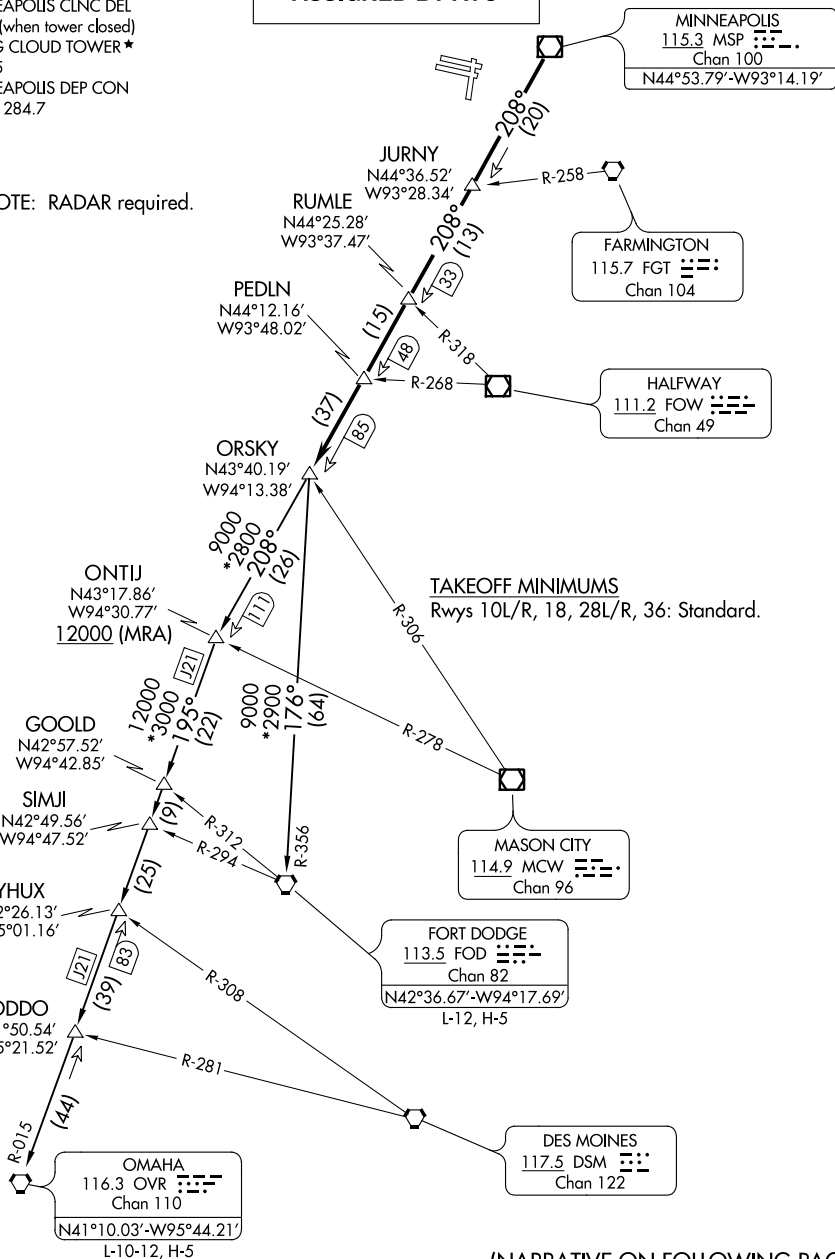

(ORSKY2.ORSKY) 19059
ORSKY TWO DEPARTURE

AL-5094 (FAA)

FLYING CLOUD (FCM)
 MINNEAPOLIS, MINNESOTA

ATIS
 124.9
 MINNEAPOLIS CLNC DEL
 121.7 (when tower closed)
 FLYING CLOUD TOWER *
 119.15
 MINNEAPOLIS DEP CON
 134.7 284.7

**TOP ALTITUDE:
 ASSIGNED BY ATC**

NOTE: RADAR required.

(NARRATIVE ON FOLLOWING PAGE)

ORSKY TWO DEPARTURE
 (ORSKY2.ORSKY) 28FEB19

MINNEAPOLIS, MINNESOTA
 FLYING CLOUD (FCM)

NC-1, 25 FEB 2021 to 25 MAR 2021

NC-1, 25 FEB 2021 to 25 MAR 2021