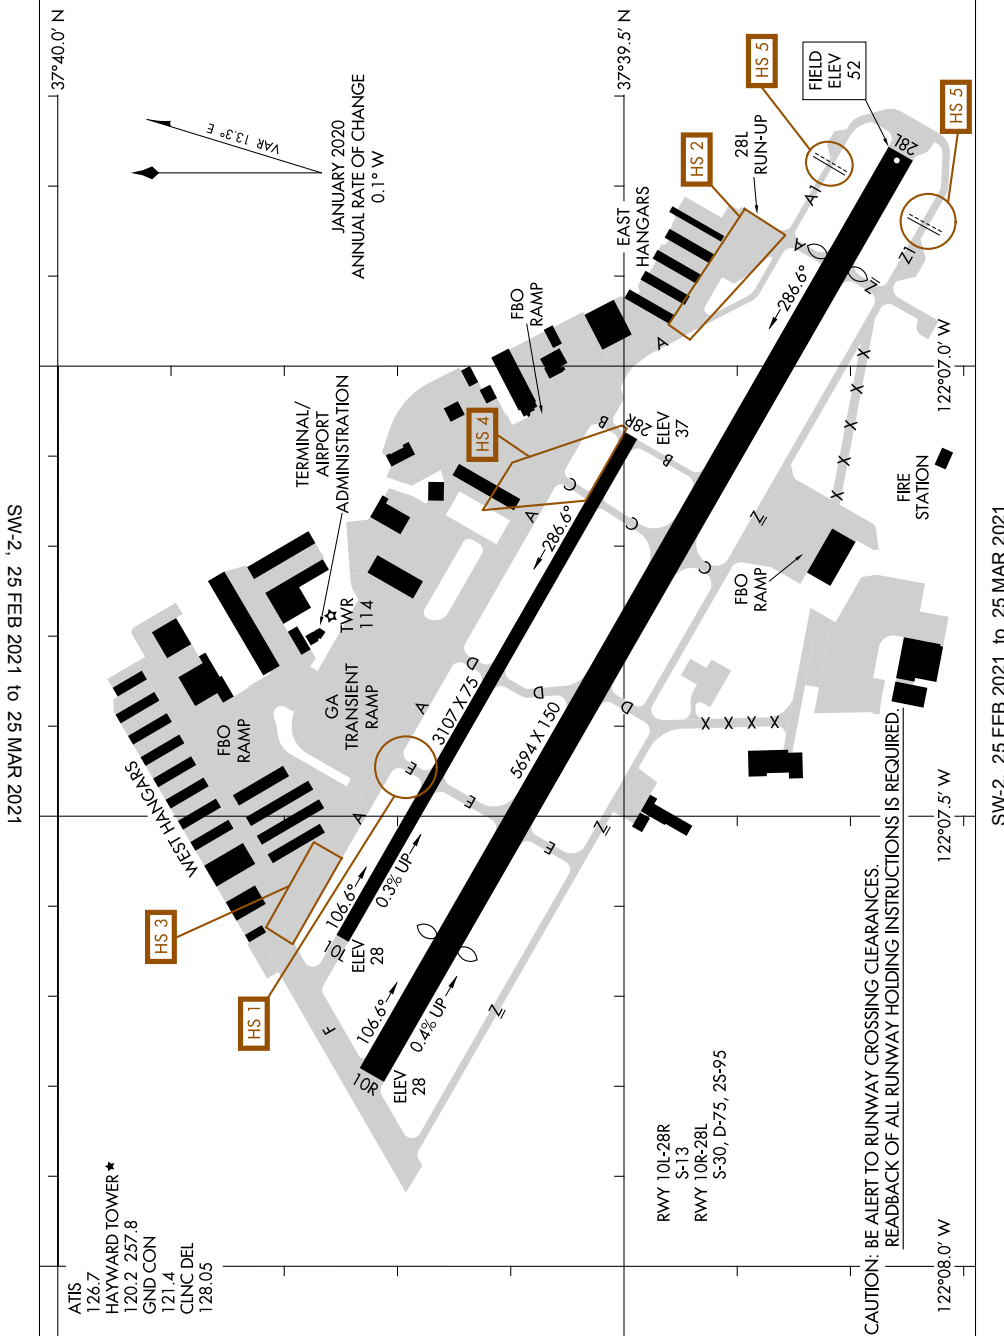

AIRPORT DIAGRAM

AL-5015 (FAA)

HAYWARD EXECUTIVE (HWD)
HAYWARD, CALIFORNIA

SW-2, 25 FEB 2021 to 25 MAR 2021

SW-2, 25 FEB 2021 to 25 MAR 2021

CAUTION: BE ALERT TO RUNWAY CROSSING CLEARANCES.
READBACK OF ALL RUNWAY HOLDING INSTRUCTIONS IS REQUIRED.

AIRPORT DIAGRAM

HAYWARD, CALIFORNIA
HAYWARD EXECUTIVE (HWD)