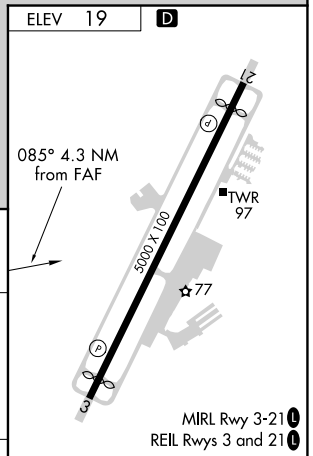

VORTAC SAV 115.95 Chan 106 (Y)	APP CRS 085°	Rwy Idg TDZE Apt Elev	N/A N/A 19
--	------------------------	-----------------------------	---------------------------------------

VOR-A
HILTON HEAD (HXD)

DME required		MISSED APPROACH: Climb to 800 then climbing right turn to 2000 on SAV R-085 to SELER/21.5 DME and hold, continue climb-in-hold to 2000.		
--------------	--	---	--	--

ATIS 121.4	SAVANNAH APP CON ★ 125.3 371.875	HILTON HEAD TOWER ★ 118.975 (CTAF) 0	GND CON 121.1	CLNC DEL 121.1
----------------------	--	---	-------------------------	--------------------------

SE-2, 25 FEB 2021 to 25 MAR 2021

SE-2, 25 FEB 2021 to 25 MAR 2021

CATEGORY	A		B		C		D		FAF to MAP 4.3 NM				
	800-1	781 (800-1)	800-2¼	781 (800-2¼)	800-2½	781 (800-2½)	Knots	60	90	120	150	180	
Ⓢ CIRCLING							Min:Sec	4:18	2:52	2:09	1:43	1:26	