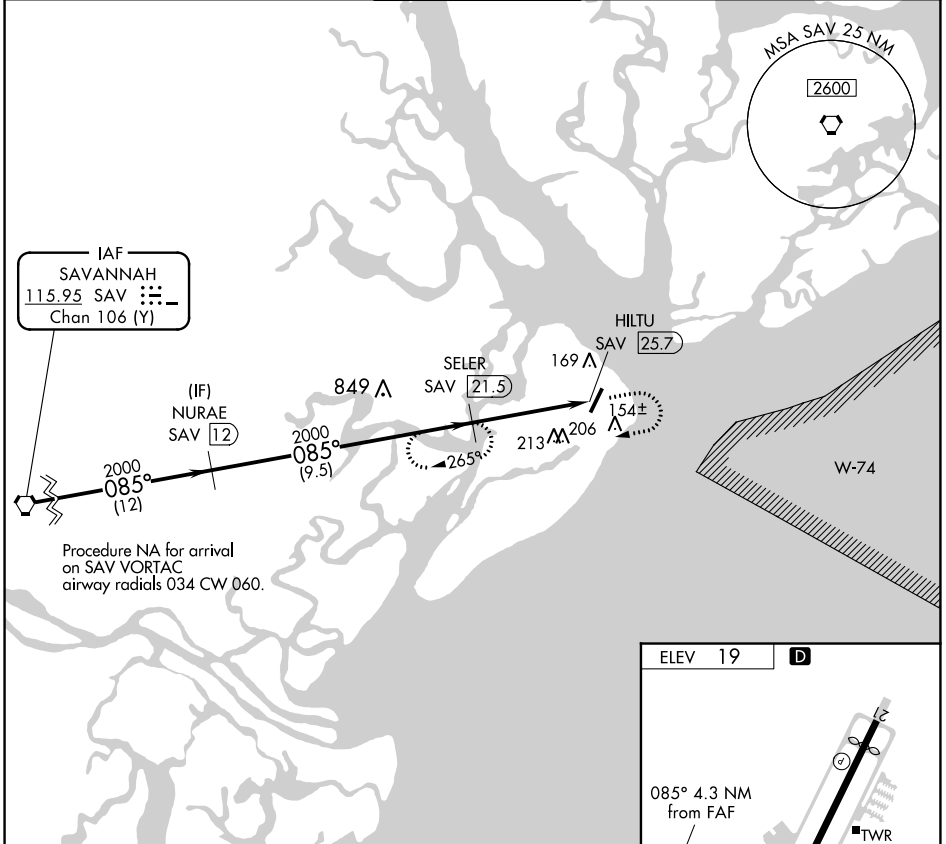

VORTAC SAV 115.95 Chan 106 (Y)	APP CRS 085°	Rwy Idg TDZE Apt Elev	N/A N/A 19
--	------------------------	-----------------------------	---------------------------------------

VOR-A
HILTON HEAD (HXD)

DME required		MISSED APPROACH: Climb to 800 then climbing right turn to 2000 on SAV R-085 to SELER/21.5 DME and hold, continue climb-in-hold to 2000.		
--------------	--	---	--	--

ATIS 121.4	SAVANNAH APP CON ★ 125.3 371.875	HILTON HEAD TOWER ★ 118.975 (CTAF) 0	GND CON 121.1	CLNC DEL 121.1
----------------------	--	---	-------------------------	--------------------------

SE-2, 25 FEB 2021 to 25 MAR 2021

SE-2, 25 FEB 2021 to 25 MAR 2021

CATEGORY	A		B		C		D		FAF to MAP 4.3 NM				
	800-1	781 (800-1)	800-2¼	781 (800-2¼)	800-2½	781 (800-2½)	Knots	60	90	120	150	180	
Ⓢ CIRCLING							Min:Sec	4:18	2:52	2:09	1:43	1:26	