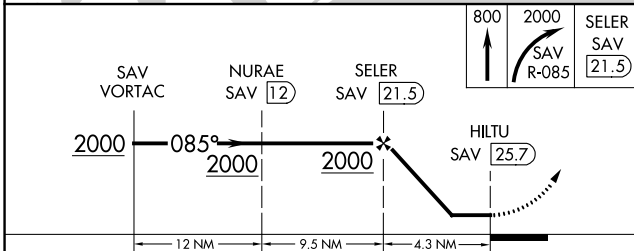

VORTAC SAV 115.95 Chan 106 (Y)	APP CRS 085°	Rwy Idg TDZE Apt Elev	N/A N/A 19
--	------------------------	-----------------------------	---------------------------------------

VOR-A
HILTON HEAD (HXD)

DME required		MISSED APPROACH: Climb to 800 then climbing right turn to 2000 on SAV R-085 to SELER/21.5 DME and hold, continue climb-in-hold to 2000.		
--------------	--	---	--	--

SE-2, 25 FEB 2021 to 25 MAR 2021

CATEGORY	A		B		C		D		FAF to MAP 4.3 NM				
	800-1	781 (800-1)	800-2¼	781 (800-2¼)	800-2½	781 (800-2½)	Knots	60	90	120	150	180	
Ⓢ CIRCLING							Min:Sec	4:18	2:52	2:09	1:43	1:26	