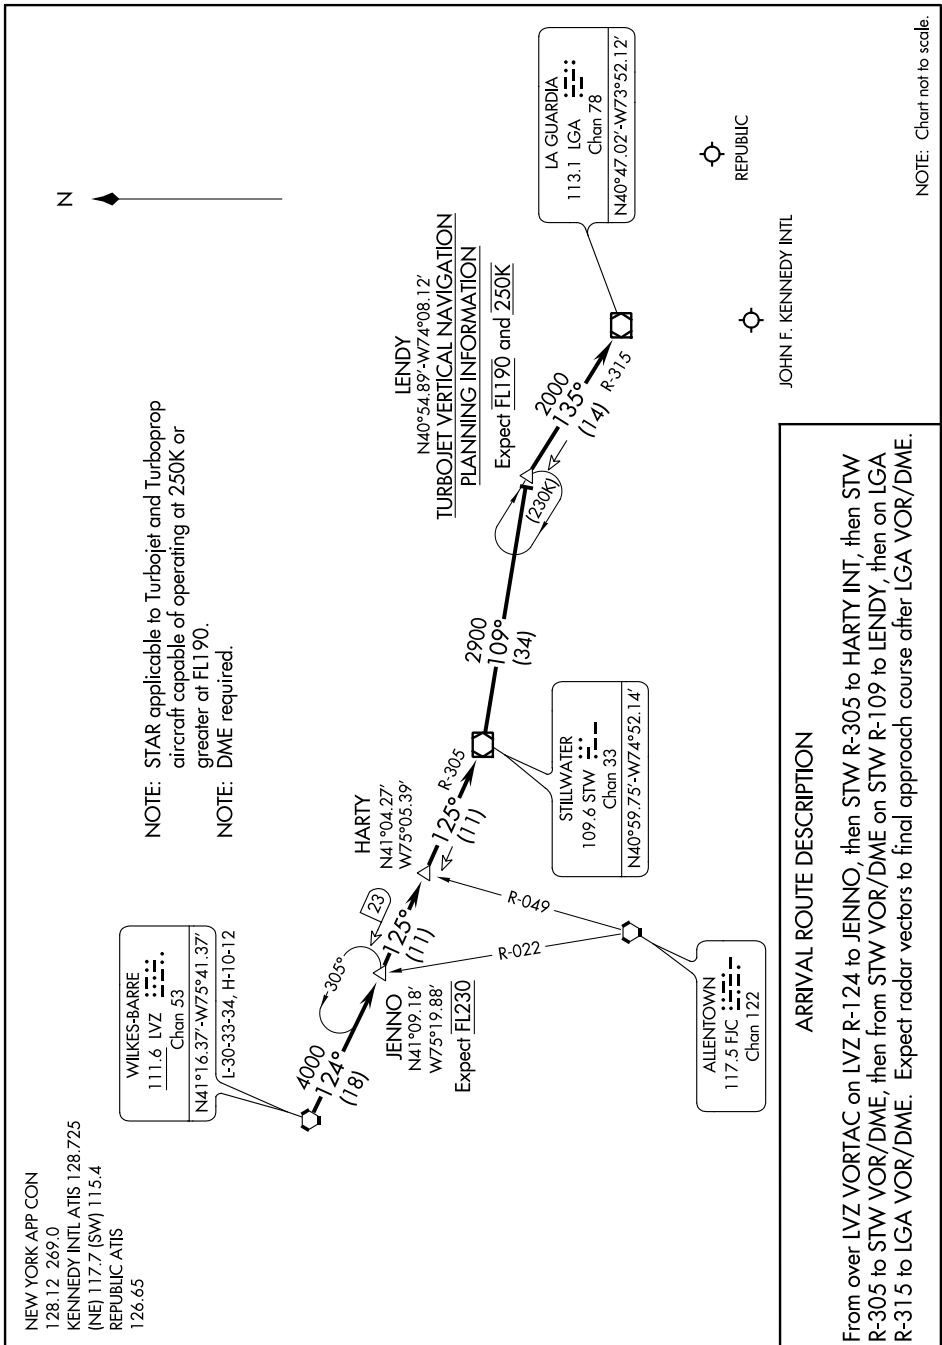

LENDY SIX ARRIVAL

NEW YORK, NEW YORK

NE-2, 26 JUN 2014 to 24 JUL 2014

LENDY SIX ARRIVAL

NEW YORK, NEW YORK

NE-2, 26 JUN 2014 to 24 JUL 2014