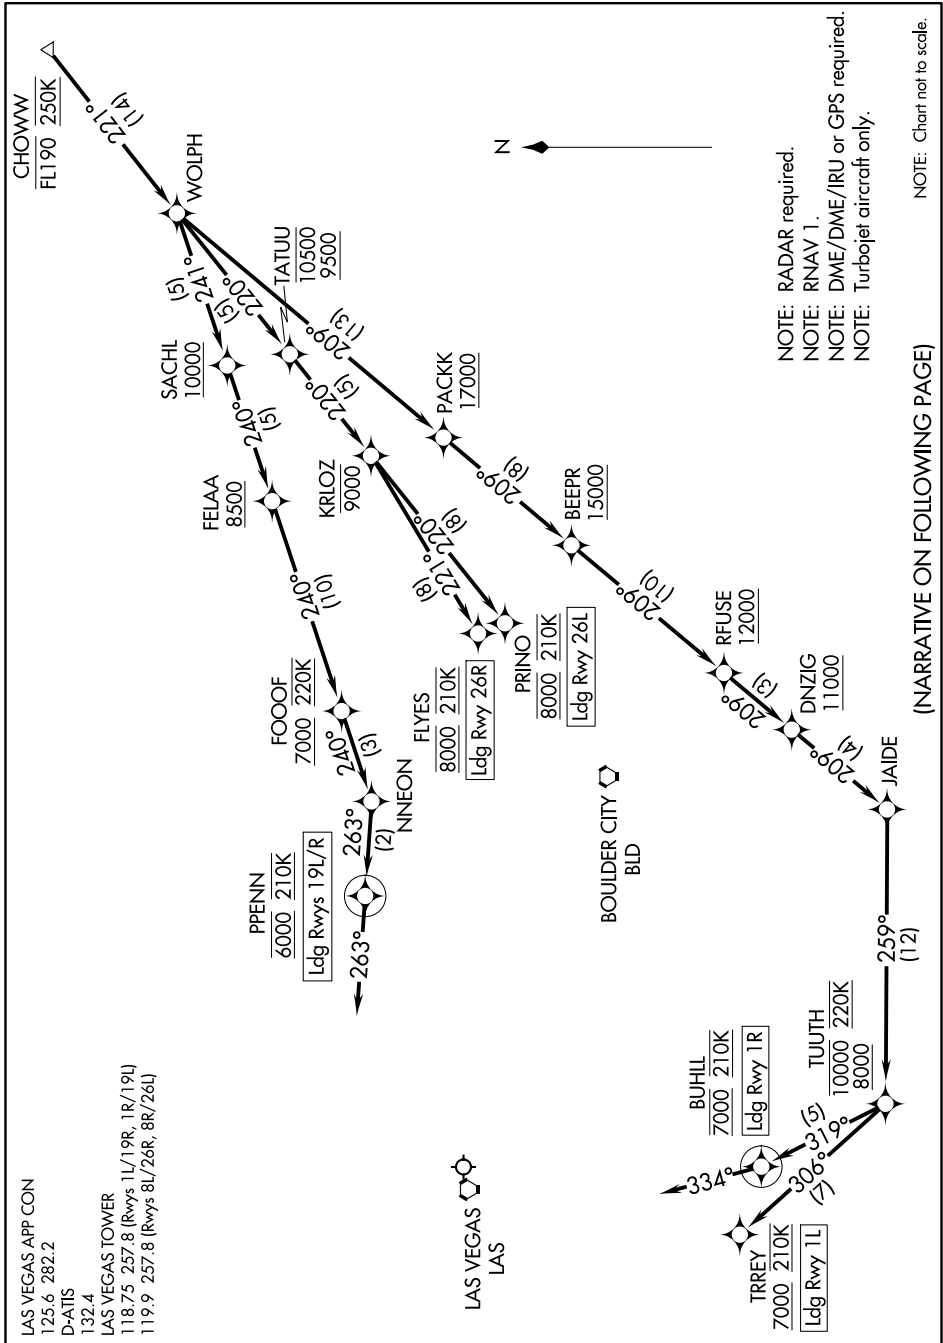

CHOWW ONE ARRIVAL (RNAV) Arrival Routes

SW-4, 25 FEB 2021 to 25 MAR 2021

(NARRATIVE ON FOLLOWING PAGE)

CHOWW ONE ARRIVAL (RNAV) Arrival Routes

SW-4, 25 FEB 2021 to 25 MAR 2021