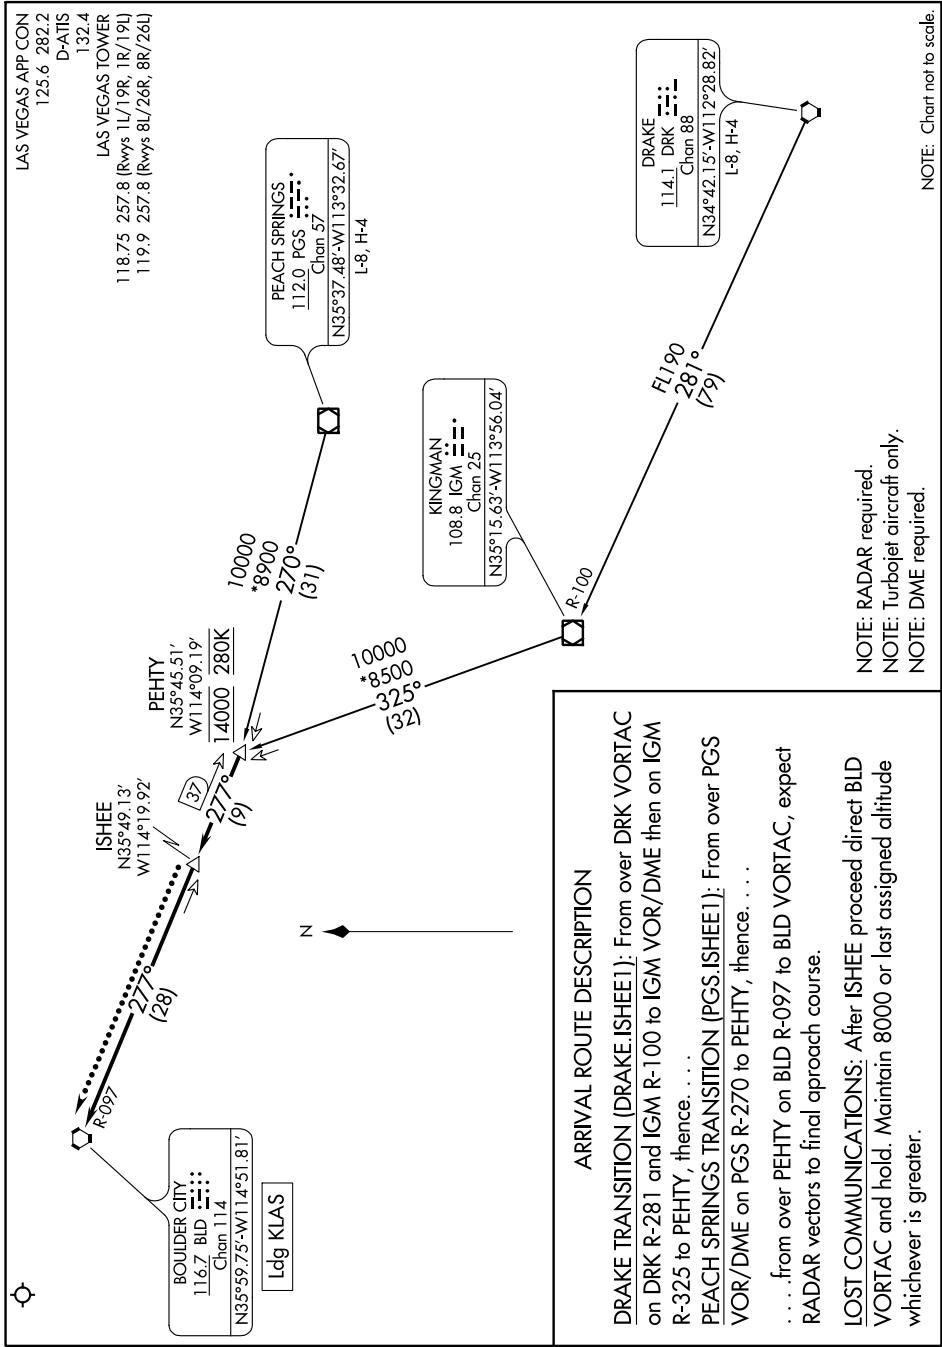

ISHEE ONE ARRIVAL

AL-662 (FAA)

MC CARRAN INTL (LAS)
LAS VEGAS, NEVADA

SW-4, 25 FEB 2021 to 25 MAR 2021

ISHEE ONE ARRIVAL

SW-4, 25 FEB 2021 to 25 MAR 2021

NOTE: Chart not to scale.