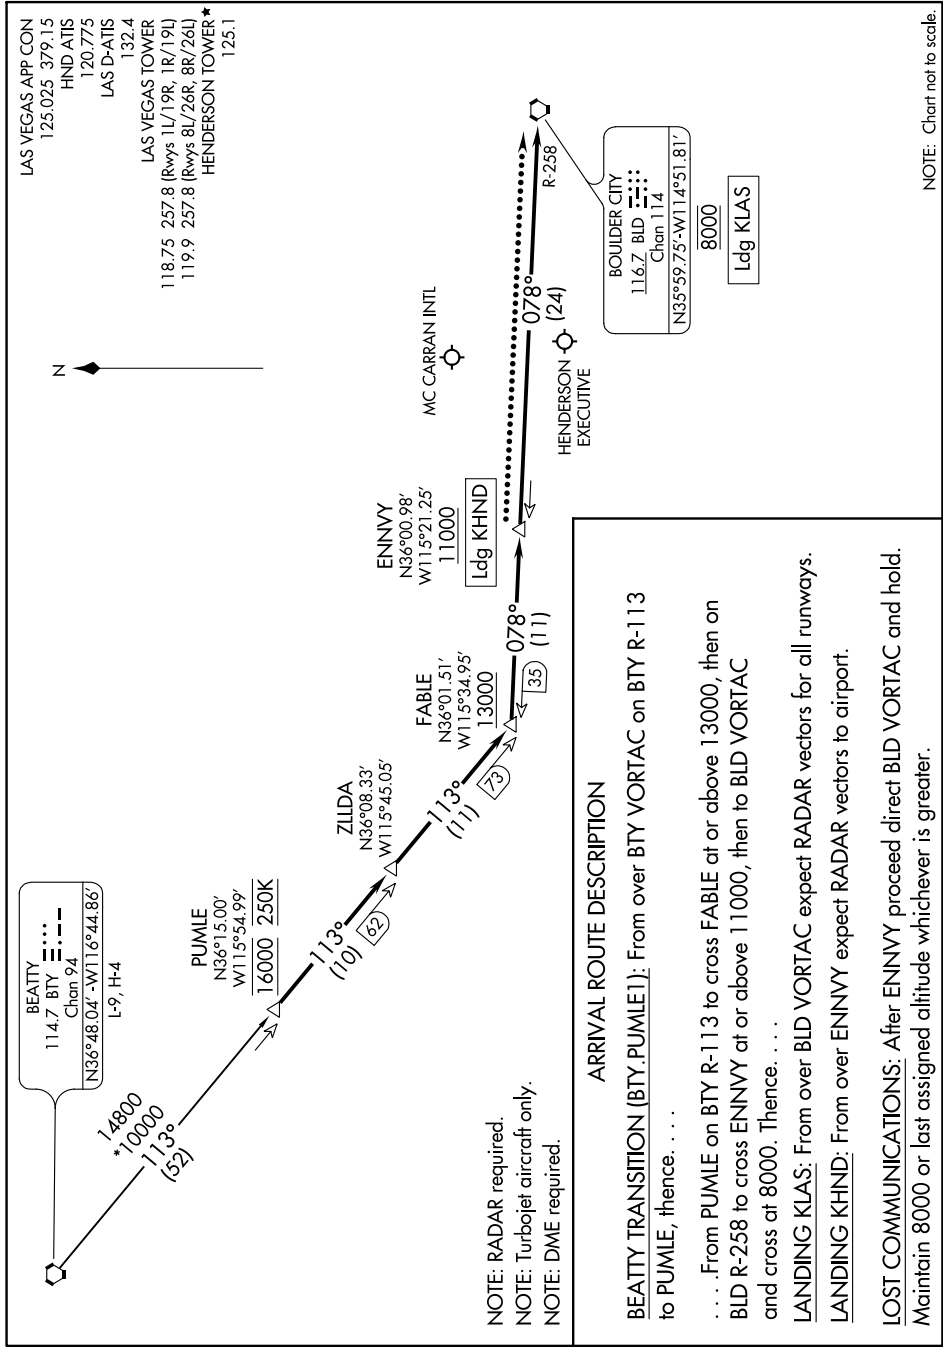

PUMLE ONE ARRIVAL

AL-662 (FAA)

LAS VEGAS, NEVADA

SW-4, 25 FEB 2021 to 25 MAR 2021

NOTE: Chart not to scale.

SW-4, 25 FEB 2021 to 25 MAR 2021

PUMLE ONE ARRIVAL

LAS VEGAS, NEVADA