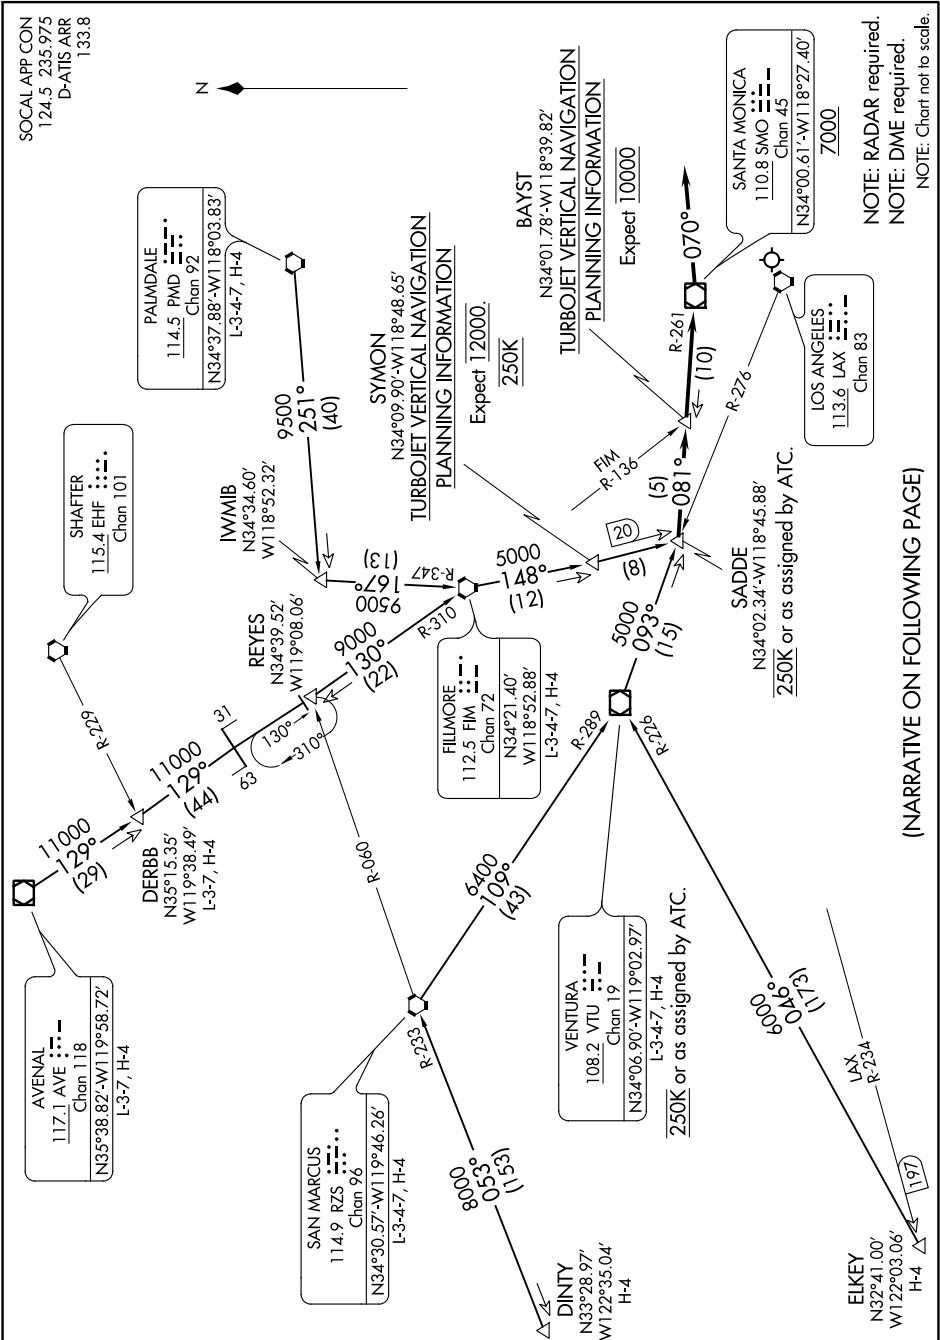

SADDE EIGHT ARRIVAL

AL-237 (FAA)

LOS ANGELES INTL (LAX)
LOS ANGELES, CALIFORNIA

SW-3, 25 FEB 2021 to 25 MAR 2021

(NARRATIVE ON FOLLOWING PAGE)

SW-3, 25 FEB 2021 to 25 MAR 2021

SADDE EIGHT ARRIVAL

LOS ANGELES, CALIFORNIA
LOS ANGELES INTL (LAX)