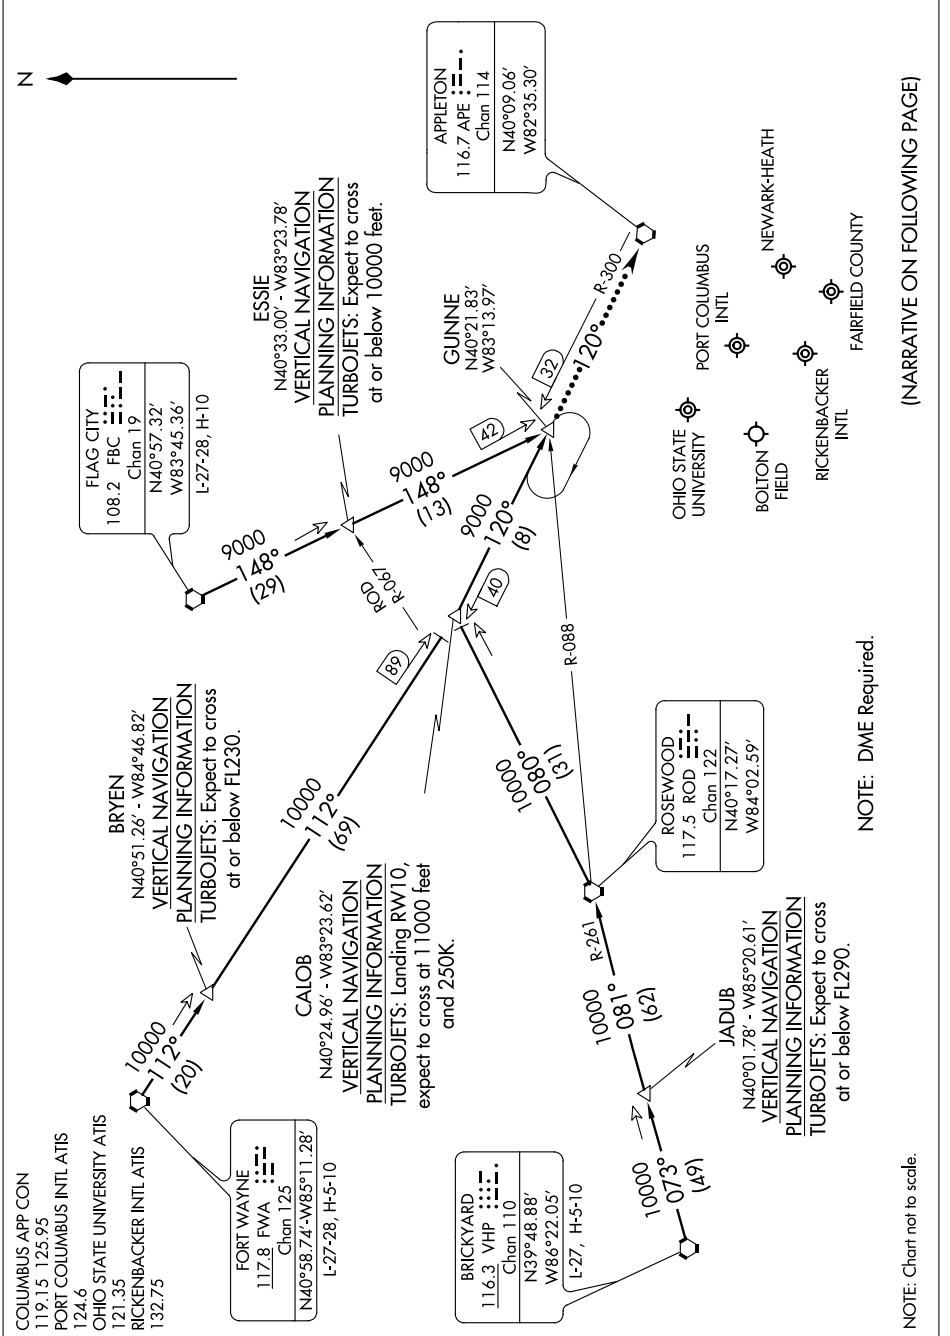

(GUNNE.GUNNE2) 11349
GUNNE TWO ARRIVAL

ST-94 (FAA)

COLUMBUS, OHIO

EC-2, 26 JUN 2014 to 24 JUL 2014

(NARRATIVE ON FOLLOWING PAGE)

NOTE: DME Required.

NOTE: Chart not to scale.

EC-2, 26 JUN 2014 to 24 JUL 2014

(GUNNE.GUNNE2) 11349
GUNNE TWO ARRIVAL

COLUMBUS, OHIO