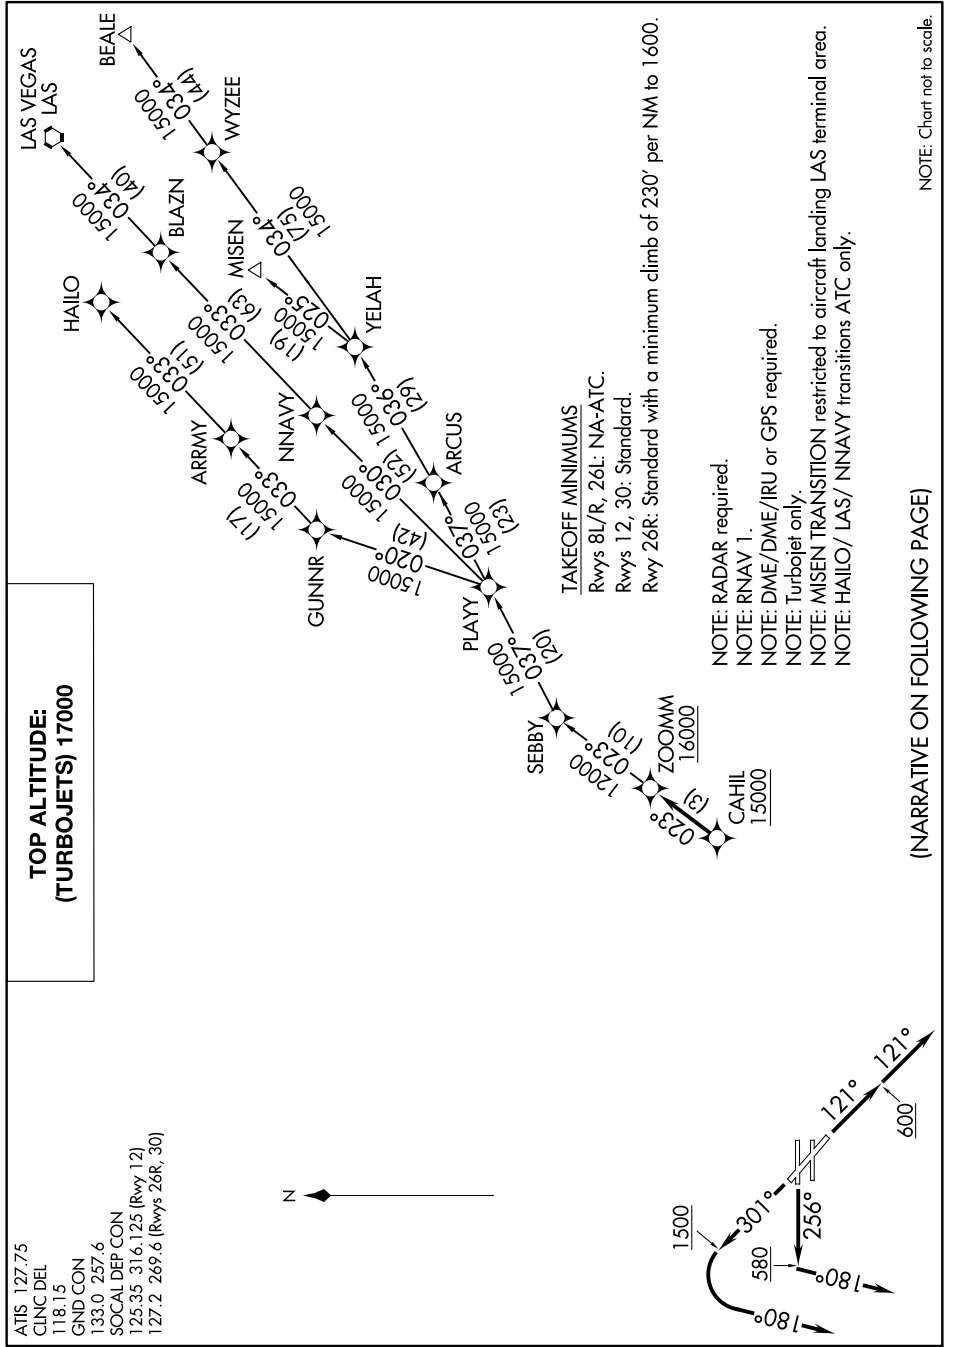

ZOOMM THREE DEPARTURE (RNAV)

AL-236 (FAA)

LONG BEACH/DAUGHERTY FIELD (LGB)

LONG BEACH, CALIFORNIA

SW-3, 25 FEB 2021 to 25 MAR 2021

ZOOMM THREE DEPARTURE (RNAV)

LONG BEACH, CALIFORNIA

LONG BEACH/DAUGHERTY FIELD (LGB)

SW-3, 25 FEB 2021 to 25 MAR 2021