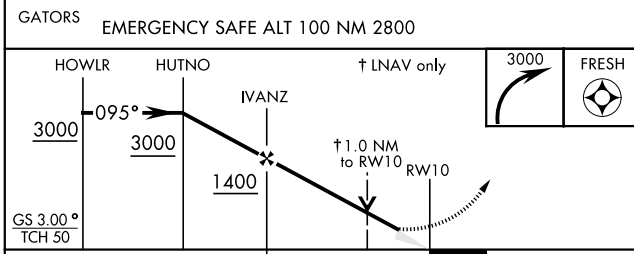

APCH CRS	Rwy Idg	8002
095°	TDZE	20
	Arpt Elev	20

AL-209 [USN] JACKSONVILLE NAS (TOWERS FIELD) (KNIP)

▼ * When ALS inop, increase vis CAT ABCD to 1 mile.
 ** When ALS inop, increase vis CAT ABC to 1 mile, D to 1¼ miles.

ALSF-1  MISSED APPROACH: Climbing right turn to 3000 direct FRESH and hold.

ATIS	JACKSONVILLE APP CON	NAVY JACKSONVILLE TOWER*	GND CON	CLNC DEL	ASR/PAR
281.0	123.8 377.05	120.0 340.2	128.6 (CTAF) 336.4	134.775 0353.675	