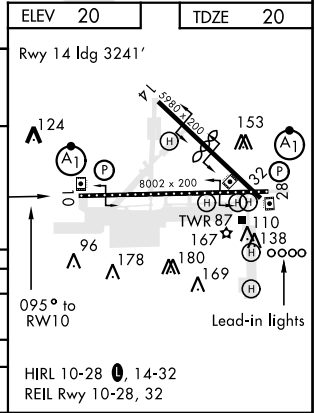

APCH CRS	Rwy Idg	8002
095°	TDZE	20
	Arpt Elev	20

AL-209 [USN] JACKSONVILLE NAS (TOWERS FIELD) (KNIP)

▼ * When ALS inop, increase vis CAT ABCD to 1 mile.
 ** When ALS inop, increase vis CAT ABC to 1 mile, D to 1¼ miles.

ALSF-1  MISSED APPROACH: Climbing right turn to 3000 direct FRESH and hold.

ATIS	JACKSONVILLE APP CON	NAVY JACKSONVILLE TOWER*	GND CON	CLNC DEL	ASR/PAR
281.0	123.8 377.05	120.0 340.2	128.6 (CTAF) 336.4	134.775 0353.675	

CATEGORY	A	B	C	D
LNAV/VNAV DA*	340-½	320 (400-½)	340-¾	320 (400-¾)
LNAV MDA**	380-½	360 (400-½)	380-¾	360 (400-¾)
CIRCLING	480-1	460 (500-1)	480-1½	580-2
			460 (500-1½)	560 (600-2)

SE-3, 26 JUN 2014 to 24 JUL 2014