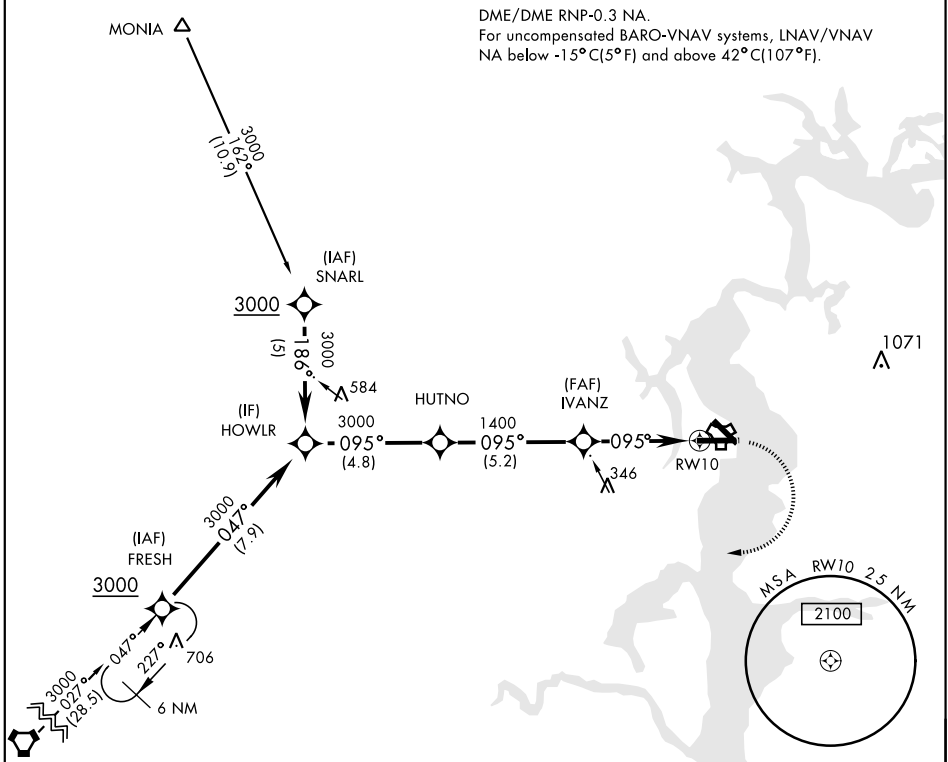

APCH CRS	Rwy Idg	8002
095°	TDZE	20
	Arpt Elev	20

AL-209 [USN] JACKSONVILLE NAS (TOWERS FIELD) (KNIP)

▼ * When ALS inop, increase vis CAT ABCD to 1 mile.
 ** When ALS inop, increase vis CAT ABC to 1 mile, D to 1¼ miles.

ALSF-1  MISSED APPROACH: Climbing right turn to 3000 direct FRESH and hold.

ATIS	JACKSONVILLE APP CON	NAVY JACKSONVILLE TOWER*	GND CON	CLNC DEL	ASR/PAR
281.0	123.8 377.05	120.0 340.2	128.6 (CTAF) 336.4	134.775 0353.675	

CATEGORY	A	B	C	D
LNAV/VNAV DA*	340-½	320 (400-½)	340-¾	320 (400-¾)
LNAV MDA**	380-½	360 (400-½)	380-¾	360 (400-¾)
CIRCLING	480-1	460 (500-1)	480-1½	580-2
			460 (500-1½)	560 (600-2)

SE-3, 26 JUN 2014 to 24 JUL 2014

SE-3, 26 JUN 2014 to 24 JUL 2014