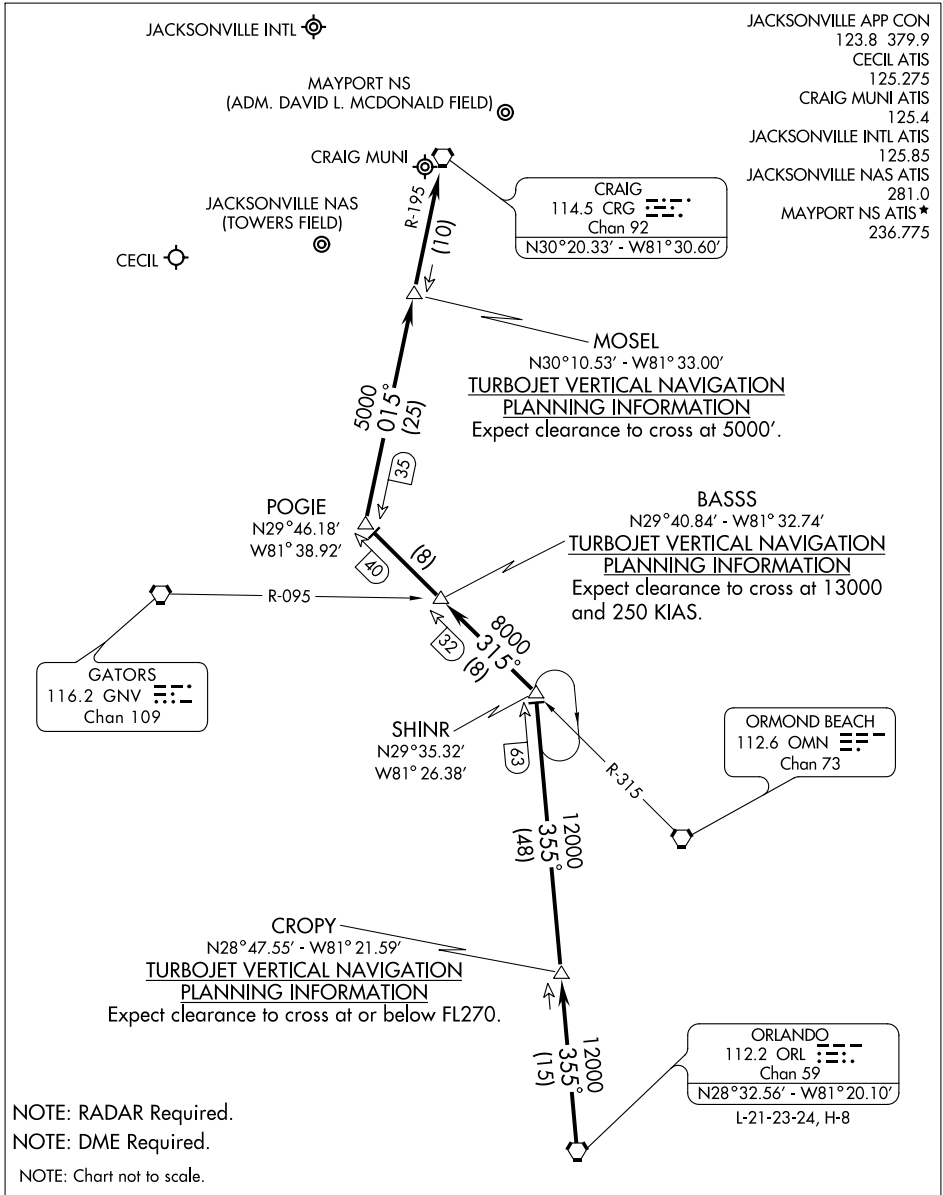

SE-3, 26 JUN 2014 to 24 JUL 2014

SE-3, 26 JUN 2014 to 24 JUL 2014

NOTE: RADAR Required.
 NOTE: DME Required.
 NOTE: Chart not to scale.

From over ORL VORTAC via ORL R-355 to SHINR INT, thence via OMN R-315 to POGIE INT, thence via CRG R-195 to CRG VORTAC. Expect radar vectors to final approach course after CRG VORTAC.