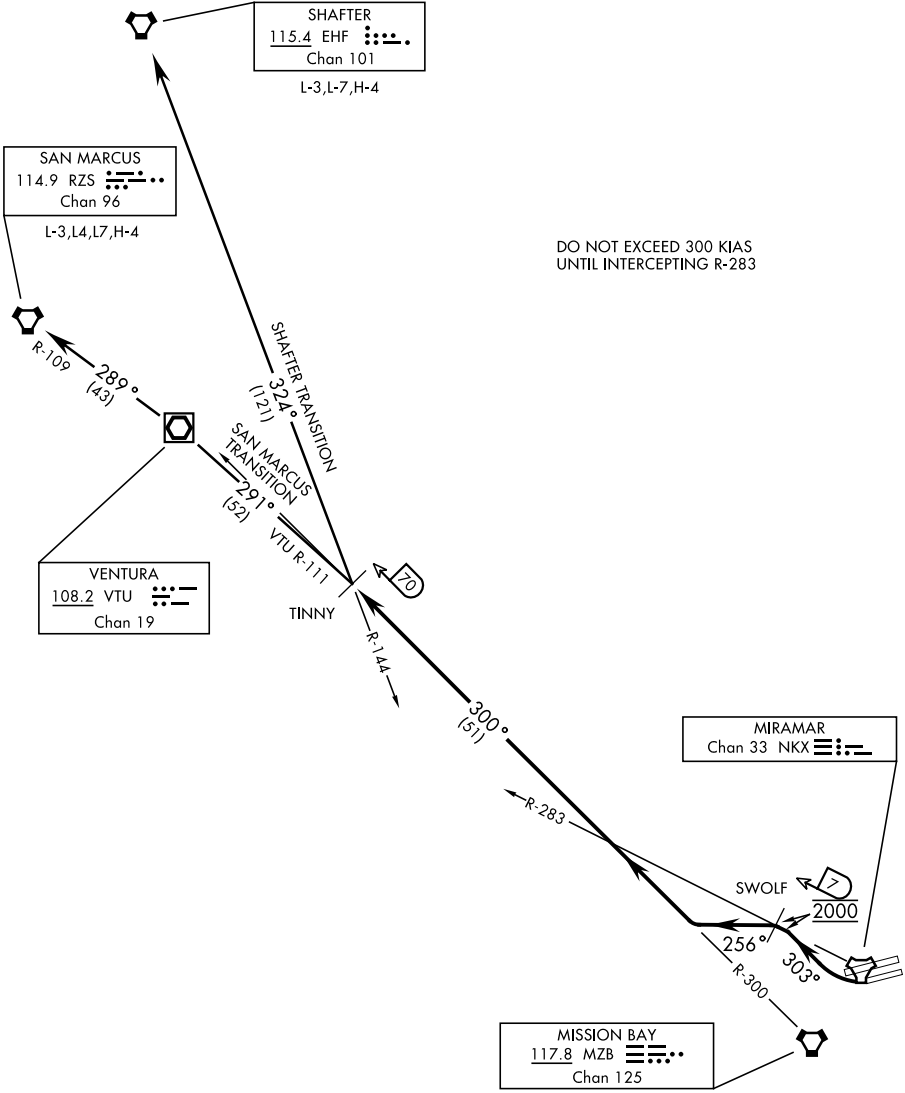

TINNY-FOUR DEPARTURE (TINNY4•TINNY)

MIRAMAR MCAS (JOE FOSS FLD) (KNKX)

SAN DIEGO, CALIFORNIA

ATIS ★ 133.475 352.0
 CLNC DEL
 125.975 254.325
 GND CON
 128.625 307.325
 FOSS TOWER ★
 135.2 298.925
 SOCAL DEP CON
 119.6 363.1 W

SHL-903 [USN]

Rwy	Knots	60	120	180	240	300	360
24L/R	V/V(fpm)	780	1560	2340	3120	3900	4680

ATC Climb Rate to 2000

SW-3, 25 FEB 2021 to 25 MAR 2021

SW-3, 25 FEB 2021 to 25 MAR 2021

EMERG SAFE ALT 100 NM 13,600

NOTE: Chart not to scale

TINNY-FOUR DEPARTURE (TINNY4•TINNY)

SAN DIEGO, CALIFORNIA