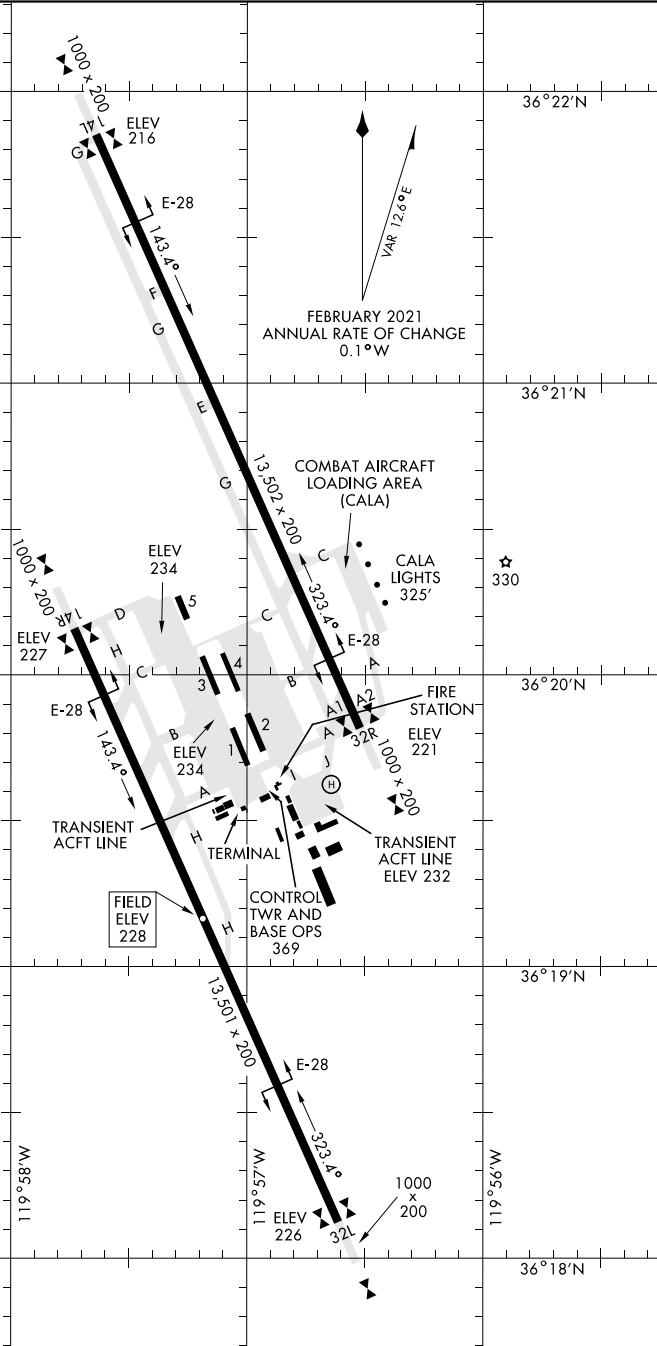

# AIRPORT DIAGRAM

AL-5067 [USN]

LEMOORE NAS (REEVES FIELD) (KNLC)

LEMOORE, CALIFORNIA

ATIS ★  
 121.575 327.15  
 LEMOORE TOWER ★  
 128.3 340.2 Rwy 14L, 32L  
 128.3 360.2 (Rwy 14R, 32R)  
 GND CON  
 121.65 305.2  
 CLNC DEL  
 124.1 371.9

SW-2, 25 FEB 2021 to 25 MAR 2021

SW-2, 25 FEB 2021 to 25 MAR 2021

RWY 14L-32R  
 PCN 51 R/C/W/T  
 RWY 14R-32L  
 PCN 56 R/C/W/T

# AIRPORT DIAGRAM

LEMOORE, CALIFORNIA  
LEMOORE NAS (REEVES FIELD) (KNLC)