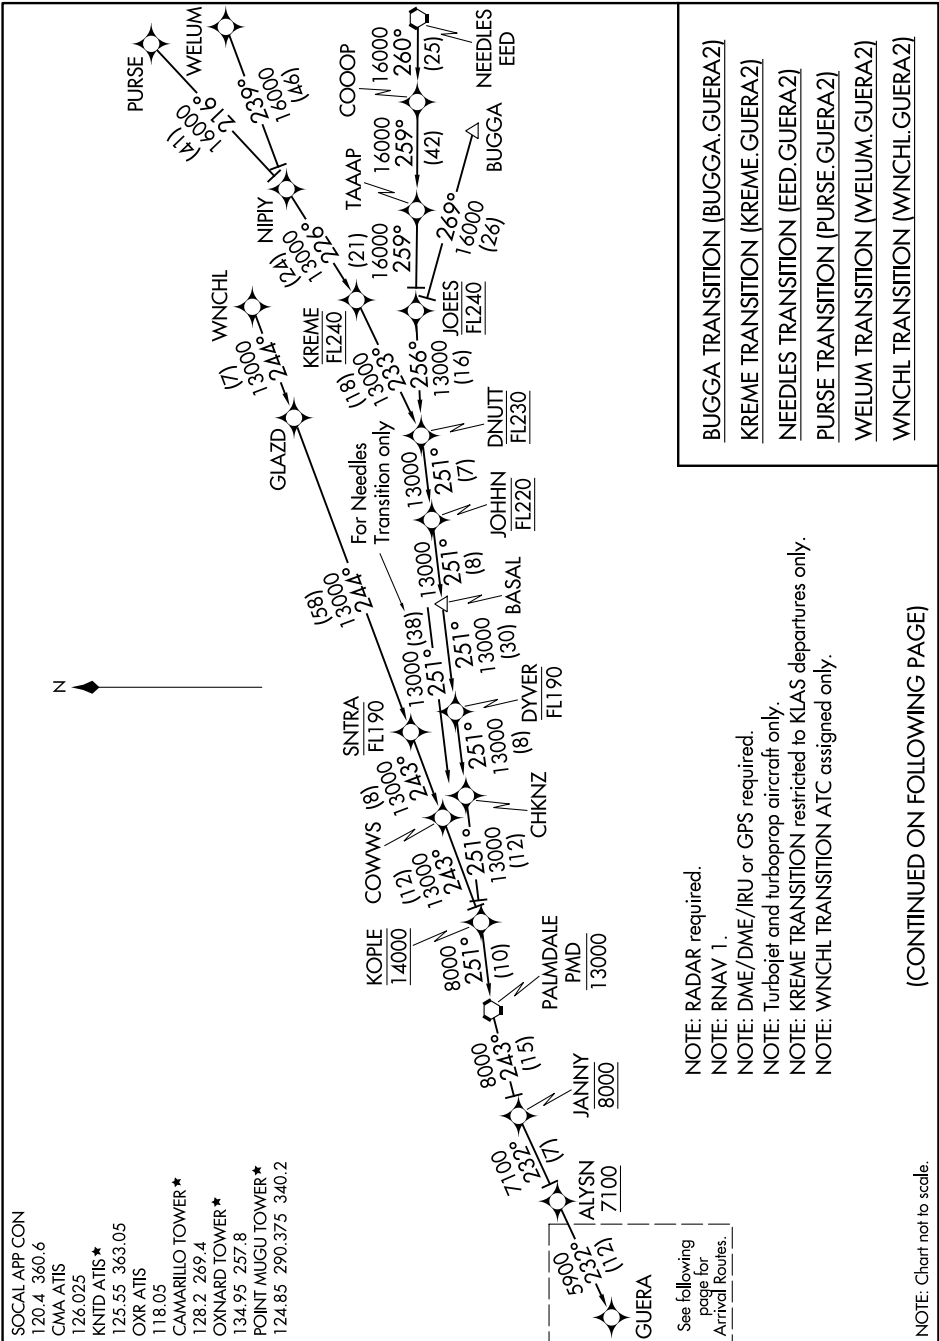

# GUERA TWO ARRIVAL (RNAV) Transition Routes

OXNARD, CALIFORNIA

SW-3, 25 FEB 2021 to 25 MAR 2021

(CONTINUED ON FOLLOWING PAGE)

NOTE: Chart not to scale.

SW-3, 25 FEB 2021 to 25 MAR 2021

# GUERA TWO ARRIVAL (RNAV) Transition Routes

OXNARD, CALIFORNIA