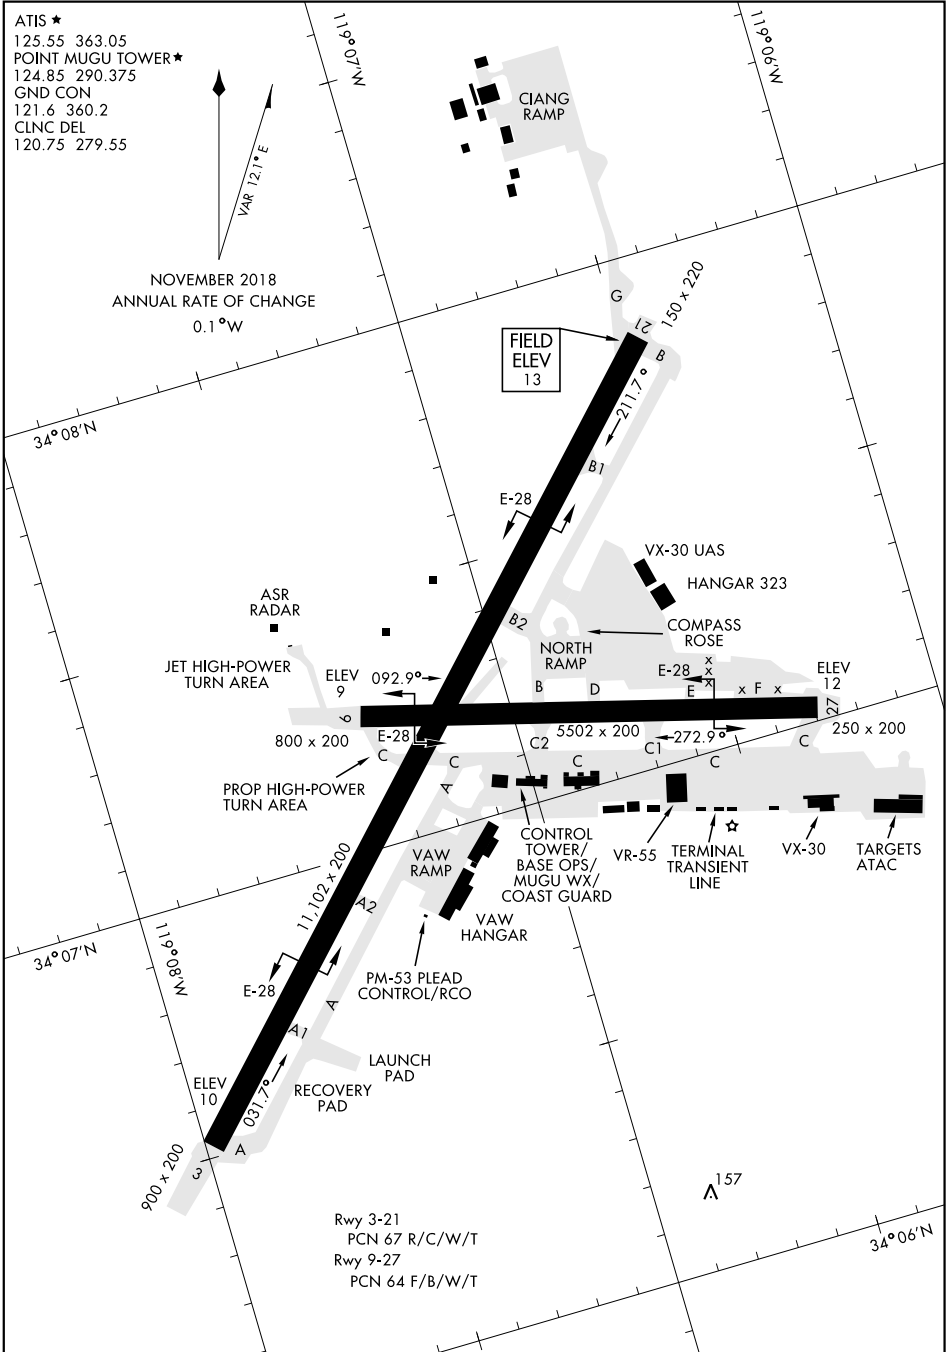

18312

AIRPORT DIAGRAM

POINT MUGU NAS (NAVAL BASE VENTURA CO) (KNTD)
AFD-925 (MIL) OXNARD, CALIFORNIA

ATIS ★
 125.55 363.05
 POINT MUGU TOWER ★
 124.85 290.375
 GND CON
 121.6 360.2
 CLNC DEL
 120.75 279.55

NOVEMBER 2018
 ANNUAL RATE OF CHANGE
 0.1°W

SW-3, 25 FEB 2021 to 25 MAR 2021

SW-3, 25 FEB 2021 to 25 MAR 2021

Rwy 3-21
 PCN 67 R/C/W/T
 Rwy 9-27
 PCN 64 F/B/W/T

AIRPORT DIAGRAM

OXNARD, CALIFORNIA
POINT MUGU NAS (NAVAL BASE VENTURA CO) (KNTD)