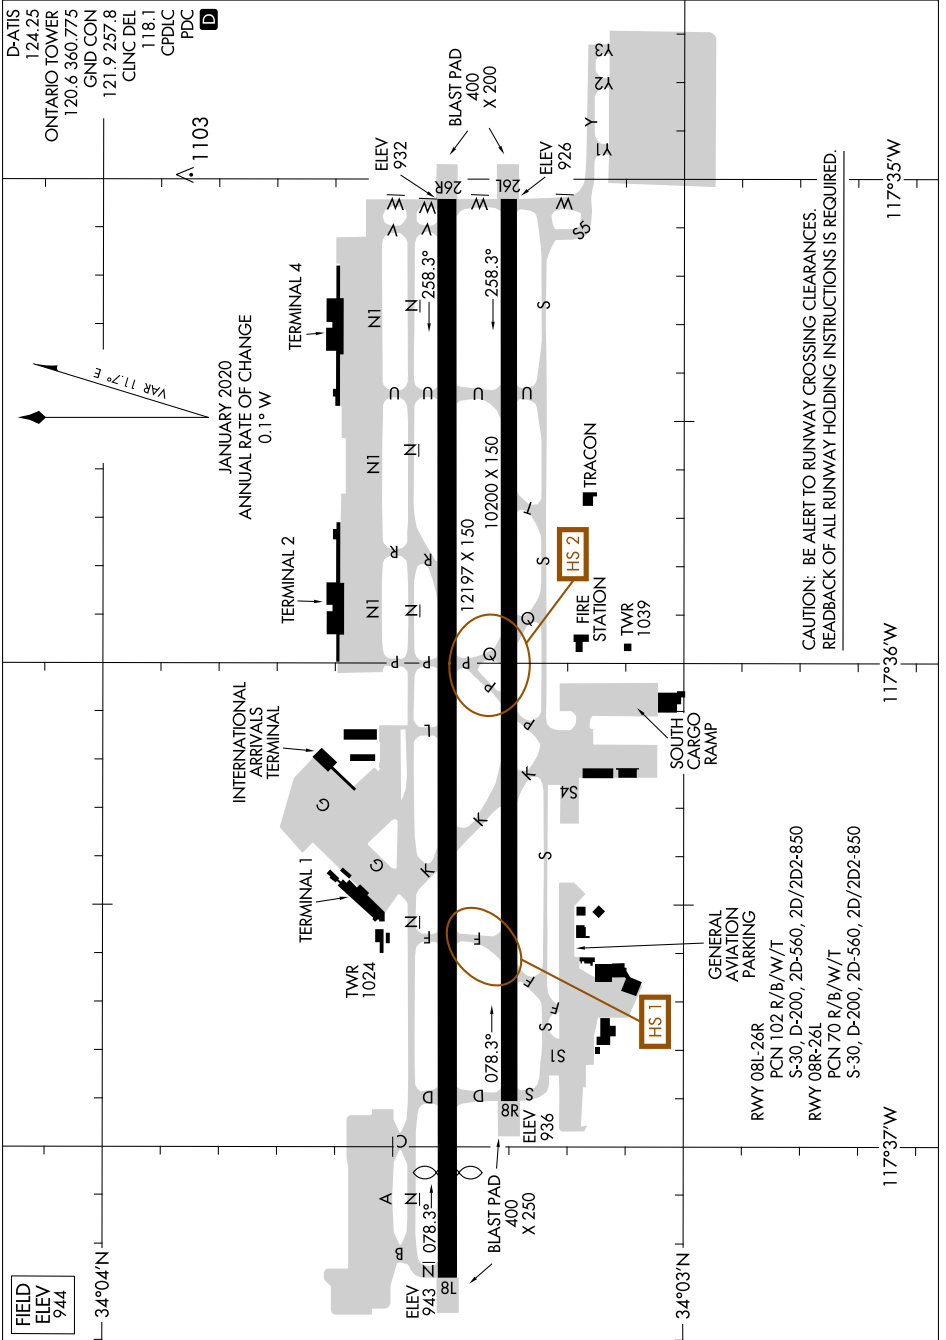

AIRPORT DIAGRAM

AL-965 (FAA)

ONTARIO INTL (ONT)
ONTARIO, CALIFORNIA

SW-3, 25 FEB 2021 to 25 MAR 2021

CAUTION: BE ALERT TO RUNWAY CROSSING CLEARANCES.
READBACK OF ALL RUNWAY HOLDING INSTRUCTIONS IS REQUIRED.

FIELD ELEV 944

AIRPORT DIAGRAM

ONTARIO, CALIFORNIA
ONTARIO INTL (ONT)

SW-3, 25 FEB 2021 to 25 MAR 2021