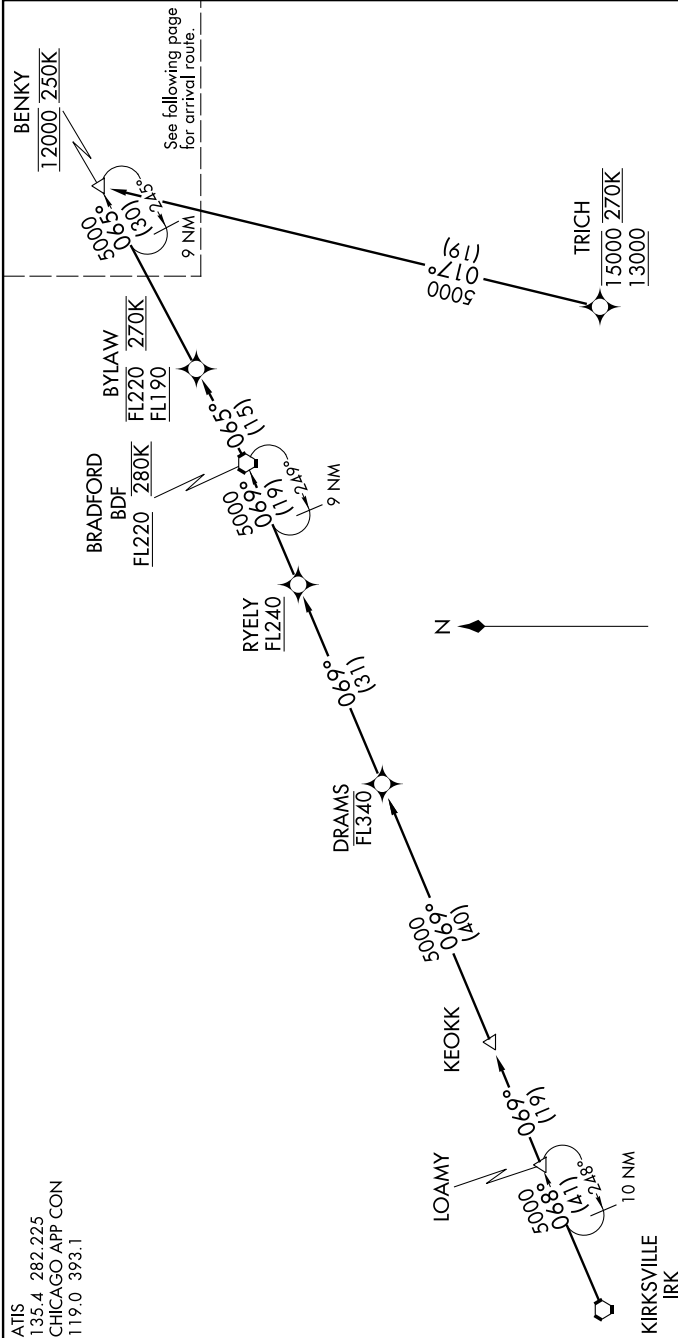

BENKY TWO ARRIVAL (RNAV) Transition Routes

EC-3, 26 JUN 2014 to 24 JUL 2014

ATIS
135.4 282.225
CHICAGO APP CON
119.0 393.1

(Continued on following page)

TRANSITION ROUTES

BRADFORD TRANSITION (BDF.BENKY2):
BYLAW TRANSITION (BYLAW.BENKY2):
KIRKSVILLE TRANSITION (IRK.BENKY2):
LOAMY TRANSITION (LOAMY.BENKY2): ATC Assigned only.
TRICH TRANSITION (TRICH.BENKY2):

NOTE: RADAR required.
 NOTE: RNAV 1.
 NOTE: DME/DME/IRU or GPS required.
 NOTE: Chart not to scale.

EC-3, 26 JUN 2014 to 24 JUL 2014