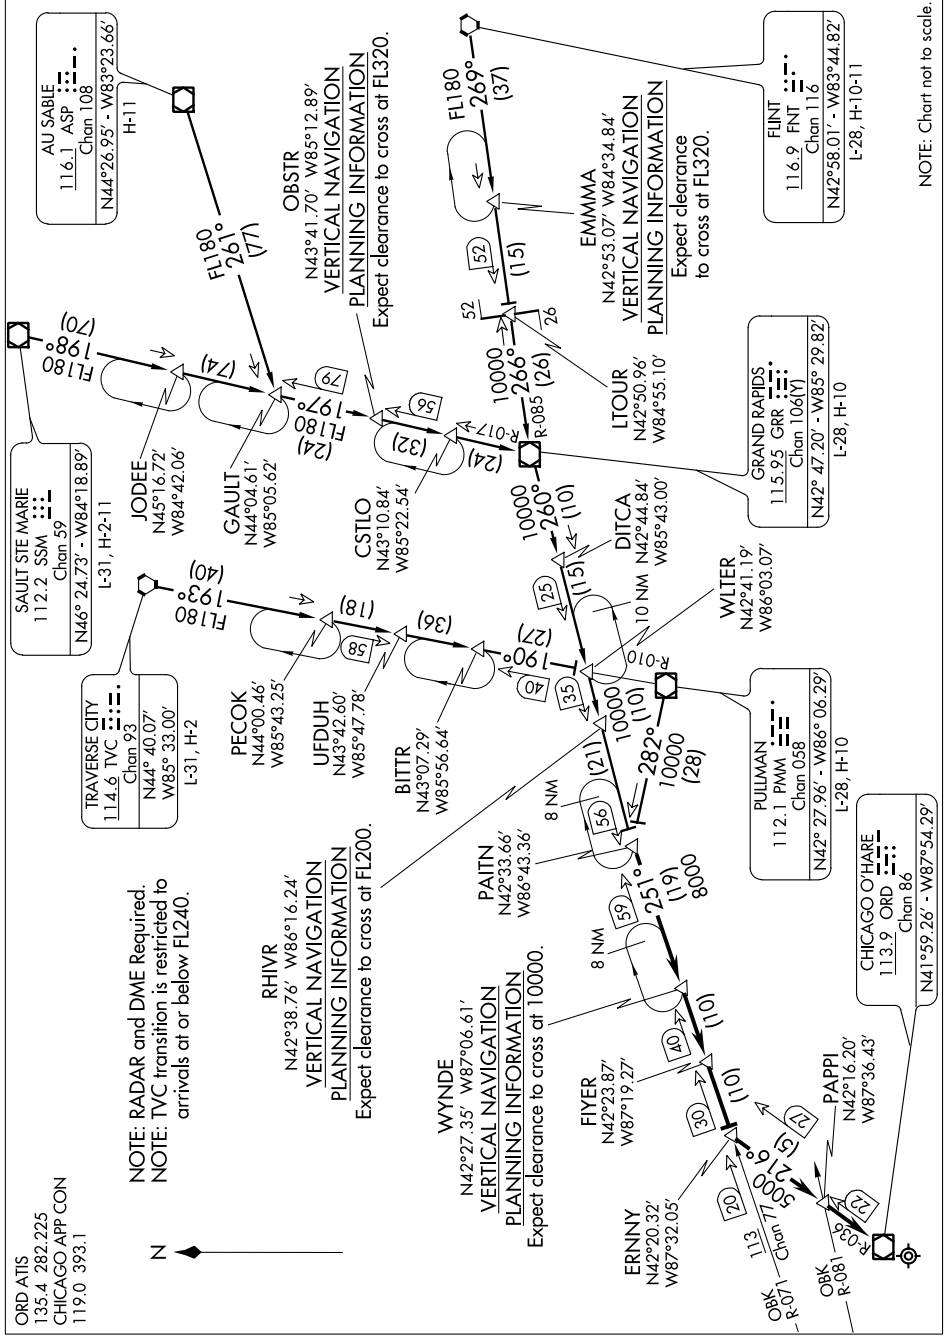

PAITN TWO ARRIVAL

ST-166 (FAA)

CHICAGO O'HARE INTL
CHICAGO, ILLINOIS

EC-3, 26 JUN 2014 to 24 JUL 2014

PAITN TWO ARRIVAL

EC-3, 26 JUN 2014 to 24 JUL 2014