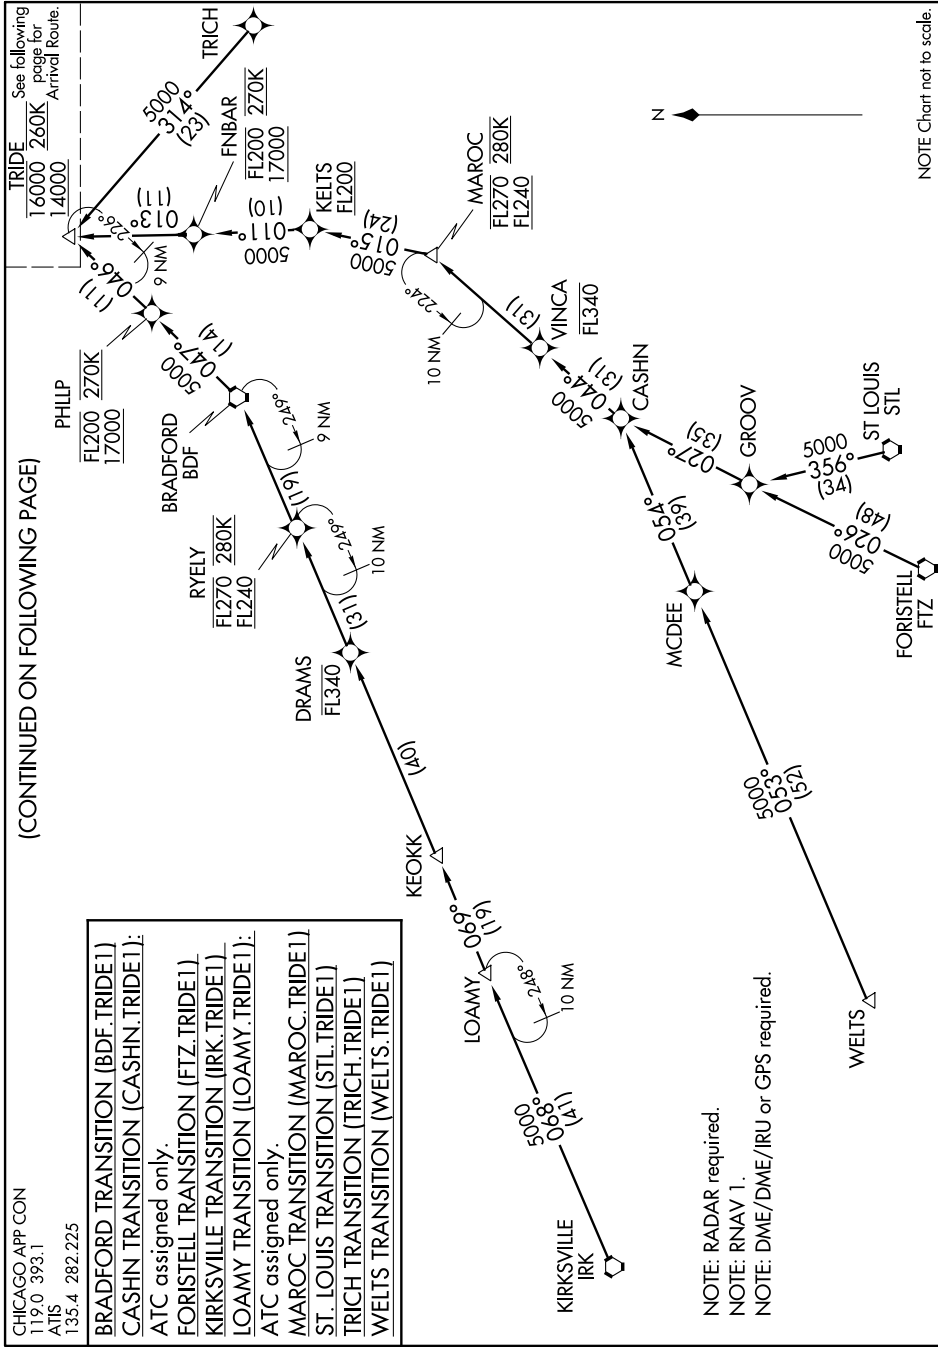

TRIDE ONE ARRIVAL (RNAV) Transition Routes

EC-3, 26 JUN 2014 to 24 JUL 2014

(CONTINUED ON FOLLOWING PAGE)

CHICAGO APP CON
119.0 393.1
ATIS
135.4 282.225

- BRADFORD TRANSITION (BDF.TRIDE1)
- CASHN TRANSITION (CASHN.TRIDE1):
ATC assigned only.
- FORISTELL TRANSITION (FTZ.TRIDE1)
- KIRKSVILLE TRANSITION (IRK.TRIDE1)
- LOAMY TRANSITION (LOAMY.TRIDE1):
ATC assigned only.
- MAROC TRANSITION (MAROC.TRIDE1)
- ST. LOUIS TRANSITION (STL.TRIDE1)
- TRICH TRANSITION (TRICH.TRIDE1)
- WELTS TRANSITION (WELTS.TRIDE1)

NOTE: RADAR required.
NOTE: RNAV 1.
NOTE: DME/DME/IRU or GPS required.

NOTE: Chart not to scale.

EC-3, 26 JUN 2014 to 24 JUL 2014

TRIDE ONE ARRIVAL (RNAV) Transition Routes