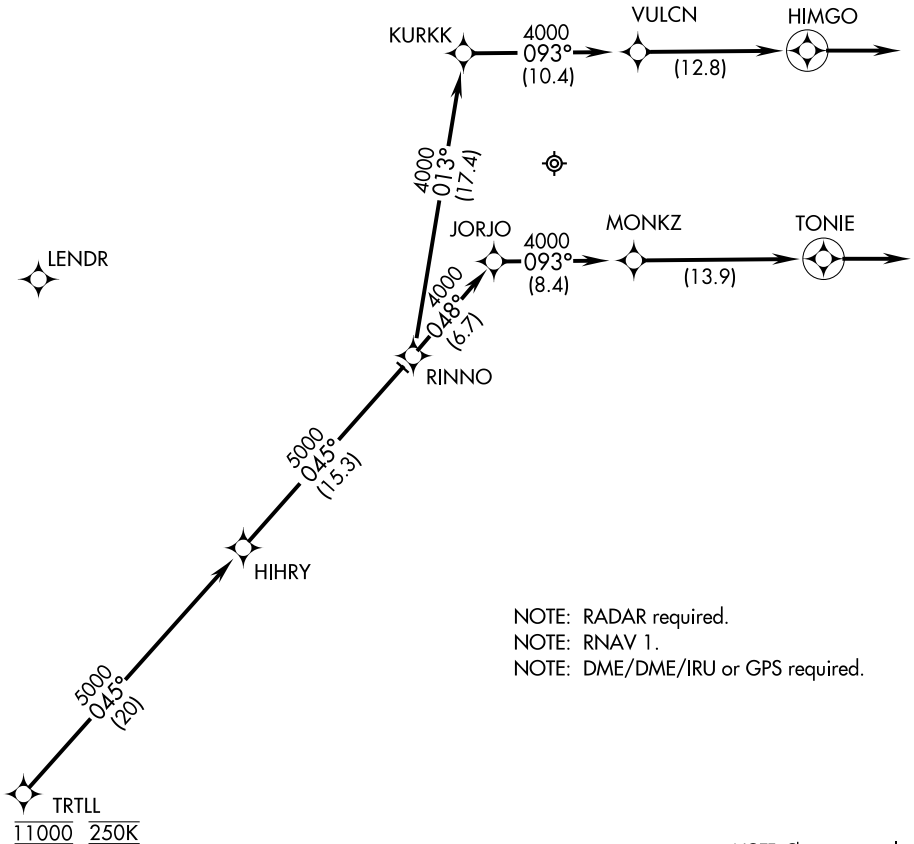

TRTLL ONE ARRIVAL (RNAV) Arrival Routes

CHICAGO O'HARE INTL (ORD)
CHICAGO, ILLINOIS

ARRIVAL DESCRIPTION

From TRTLL on track 045° to HIIHRY, then on track 045° to RINNO.

LANDING RWY 27R: From RINNO on track 013° to KURKK, then right turn on track 093° to VULCN, then on track 093° to HIMGO, expect radar vectors to final approach course. If not received by HIMGO, on track 093°.

LANDING RWYS 4L/R, 9L/R, 10L/C, 14L/R, 22L/R, 27L, 28C/R, 32R: From RINNO on track 048° to JORJO, then right turn on track 093° to MONKZ, then on track 093° to TONIE, expect radar vectors to final approach course, if not received by TONIE, on track 093°.

CHICAGO APP CON
119.0 393.1
ATIS
135.4 282.225

EC-3, 26 JUN 2014 to 24 JUL 2014

EC-3, 26 JUN 2014 to 24 JUL 2014

TRTLL ONE ARRIVAL (RNAV) Arrival Routes

CHICAGO, ILLINOIS
CHICAGO O'HARE INTL (ORD)