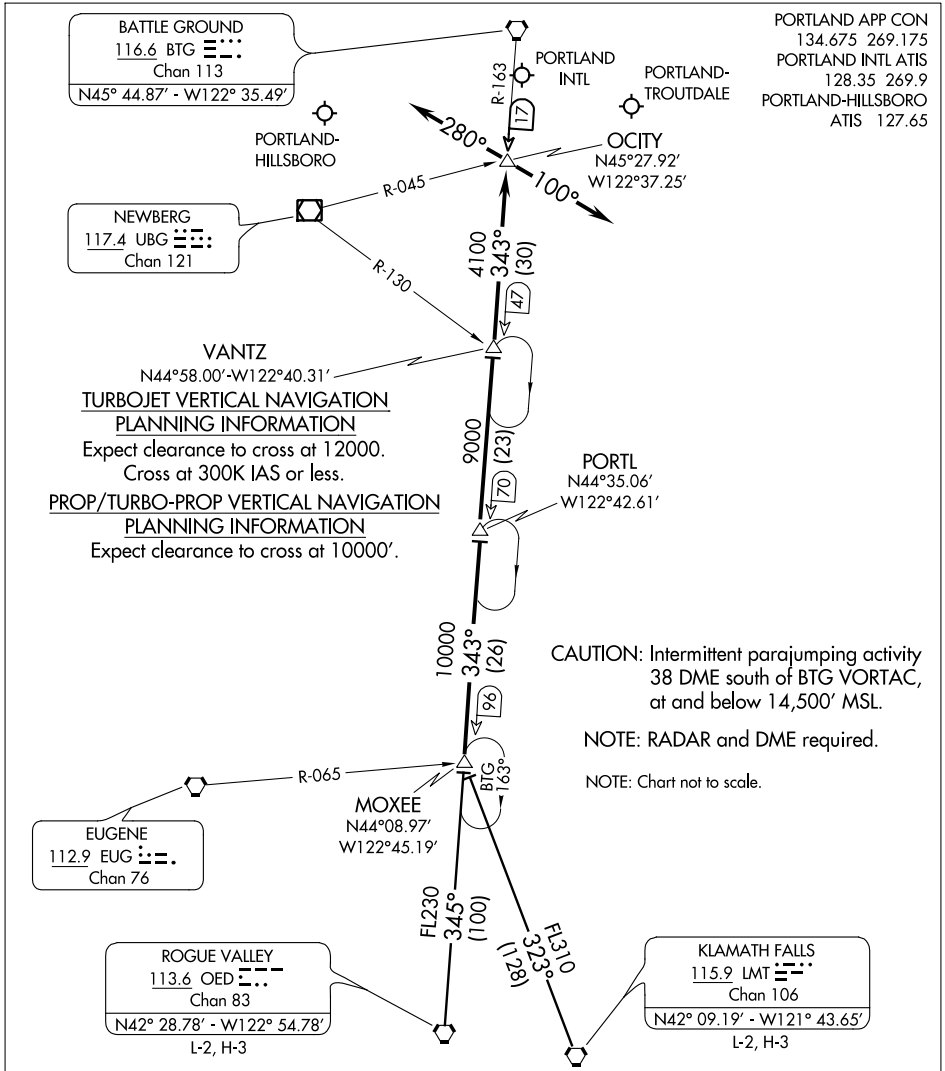

(MOXEE.MOXEE6) 12264
MOXEE SIX ARRIVAL

PORTLAND, OREGON

NW-1, 26 JUN 2014 to 24 JUL 2014

NW-1, 26 JUN 2014 to 24 JUL 2014

KLAMATH FALLS TRANSITION (LMT.MOXEE6): From over LMT VORTAC via LMT R-323 to MOXEE INT. Thence

ROGUE VALLEY TRANSITION (OED.MOXEE6): From over OED VORTAC via OED R-345 to MOXEE INT. Thence

. . . . From over MOXEE INT via BTG R-163 to OCITY INT. Thence via:

Landing East - Depart OCITY INT heading 280° for vectors to final approach course.

Landing West - Depart OCITY INT heading 100° for vectors to final approach course.

LOST COMMUNICATIONS: After OCITY INT, proceed direct BTG VORTAC.

MOXEE SIX ARRIVAL
 (MOXEE.MOXEE6) 12264

PORTLAND, OREGON