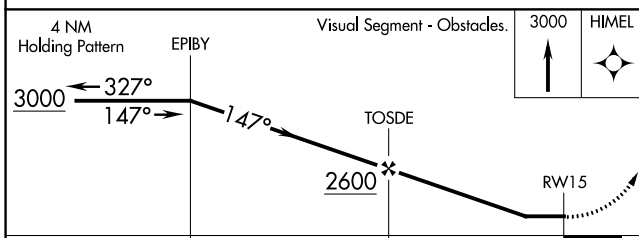

APP CRS	Rwy Idg	3621
147°	TDZE	894
	Apf Elev	894

RNAV (GPS) RWY 15

HARRY CLEVER FIELD (PHD)

RNP APCH.

▼ Circling NA to Rwys 12 and 30. Procedure NA at night. Rwy 15 helicopter visibility reduction below 1 SM NA.

MISSED APPROACH: Climb to 3000 direct HIMEL and hold, continue climb-in-hold to 3000.

ASOS 121.425	CLEVELAND APP CON ★ 125.5 371.875	UNICOM 122.8 (CTAF)	123.30
------------------------	---	-------------------------------	---------------