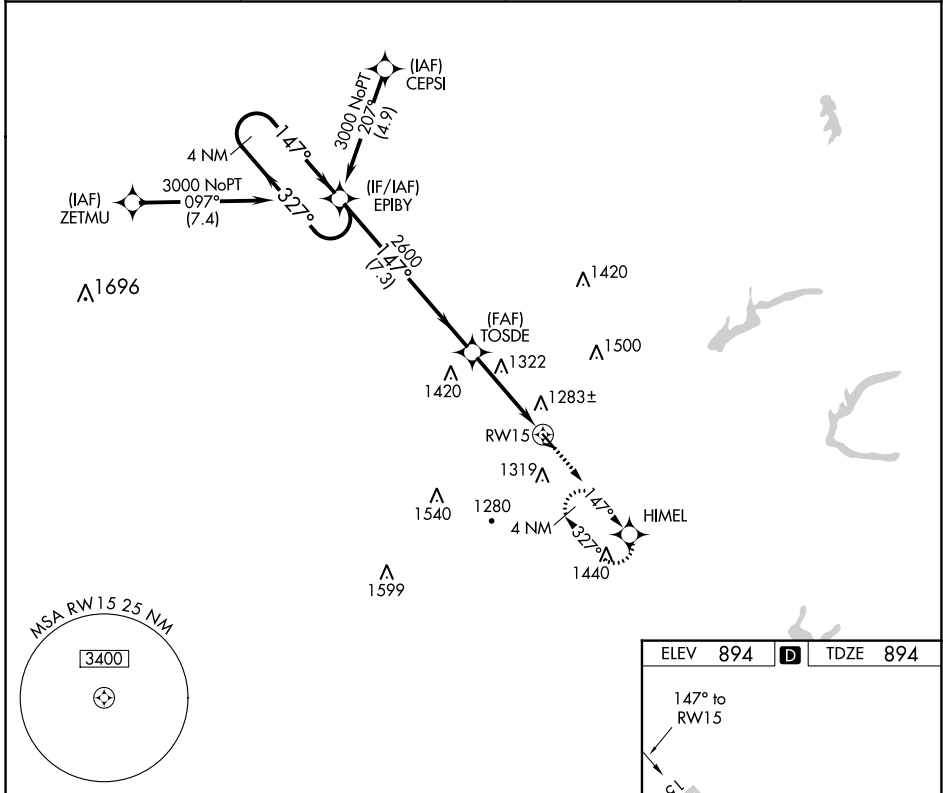

APP CRS	Rwy Idg	3621
147°	TDZE	894
	Apf Elev	894

RNAV (GPS) RWY 15

HARRY CLEVER FIELD (PHD)

RNP APCH.

▼ Circling NA to Rwys 12 and 30. Procedure NA at night. Rwy 15 helicopter visibility reduction below 1 SM NA.

MISSED APPROACH: Climb to 3000 direct HIMEL and hold, continue climb-in-hold to 3000.

ASOS 121.425	CLEVELAND APP CON ★ 125.5 371.875	UNICOM 122.8 (CTAF)	123.30
------------------------	---	-------------------------------	---------------

CATEGORY	A	B	C	D
LNVA MDA	1580-1	686 (700-1)	NA	
C CIRCLING	1620-1 726 (800-1)	1640-1 746 (800-1)	NA	

EC-2, 25 FEB 2021 to 25 MAR 2021

EC-2, 25 FEB 2021 to 25 MAR 2021