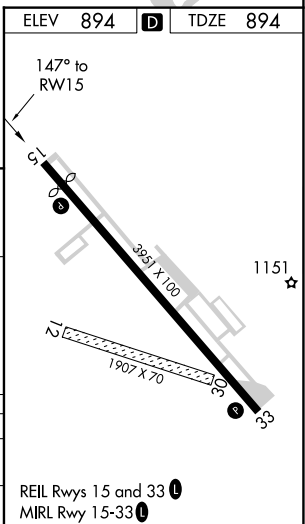

APP CRS	Rwy Idg	3621
147°	TDZE	894
	Apf Elev	894

RNAV (GPS) RWY 15

HARRY CLEVER FIELD (PHD)

RNP APCH.

▼ Circling NA to Rwys 12 and 30. Procedure NA at night. Rwy 15 helicopter visibility reduction below 1 SM NA.

MISSED APPROACH: Climb to 3000 direct HIMEL and hold, continue climb-in-hold to 3000.

ASOS 121.425	CLEVELAND APP CON ★ 125.5 371.875	UNICOM 122.8 (CTAF)	123.30
------------------------	---	-------------------------------	---------------