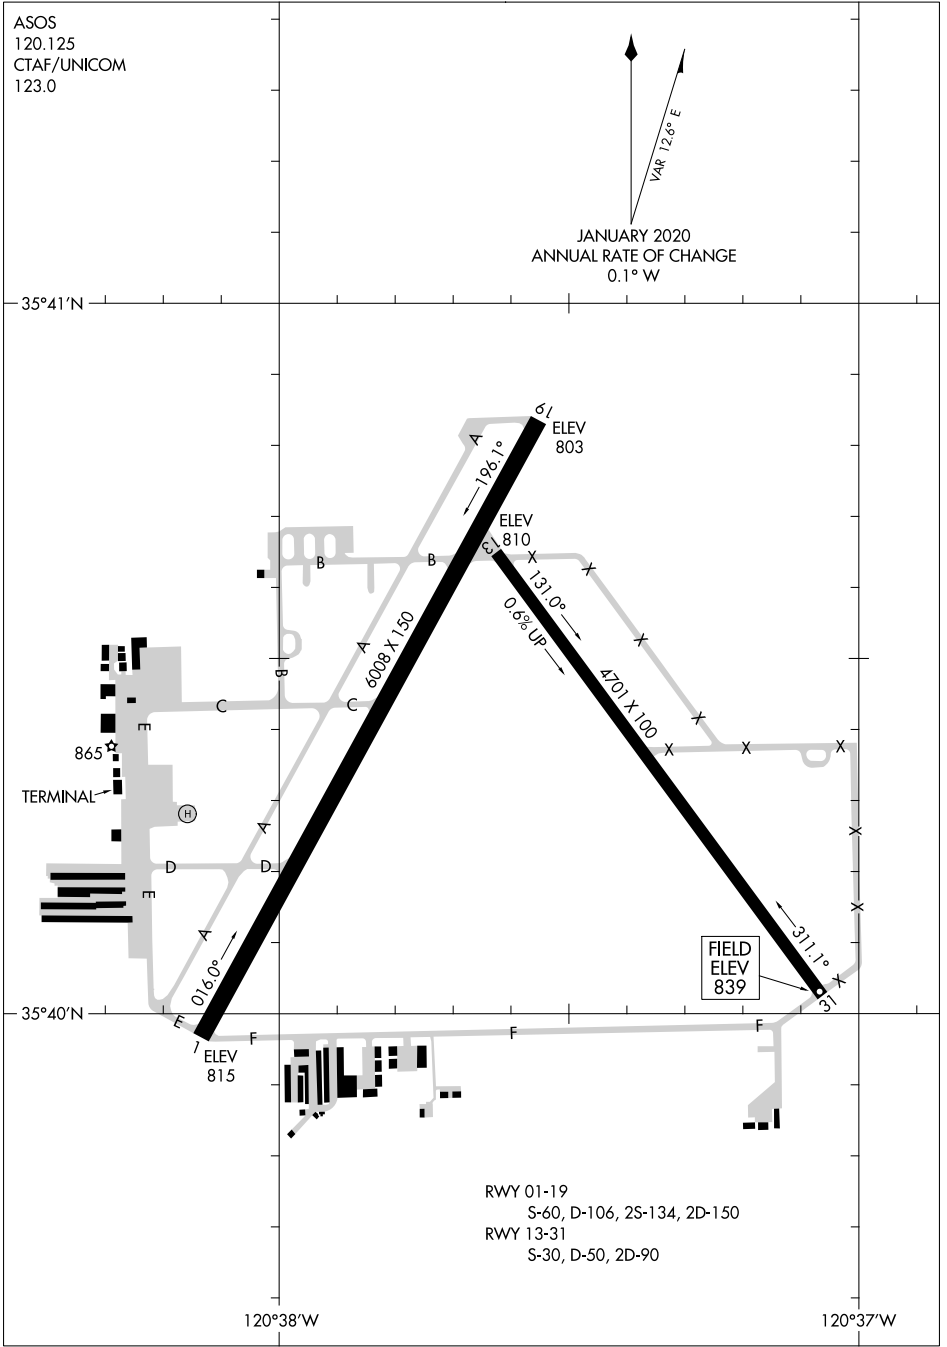

# AIRPORT DIAGRAM

AL-858 (FAA)

PASO ROBLES MUNI (P.R.B)  
PASO ROBLES, CALIFORNIA

ASOS  
120.125  
CTAF/UNICOM  
123.0

↑  
VAR 12.6° E  
JANUARY 2020  
ANNUAL RATE OF CHANGE  
0.1° W

35°41'N

35°40'N

SW-3, 25 FEB 2021 to 25 MAR 2021

SW-3, 25 FEB 2021 to 25 MAR 2021

RWY 01-19  
S-60, D-106, 2S-134, 2D-150  
RWY 13-31  
S-30, D-50, 2D-90

# AIRPORT DIAGRAM

20086

PASO ROBLES, CALIFORNIA  
PASO ROBLES MUNI (P.R.B)