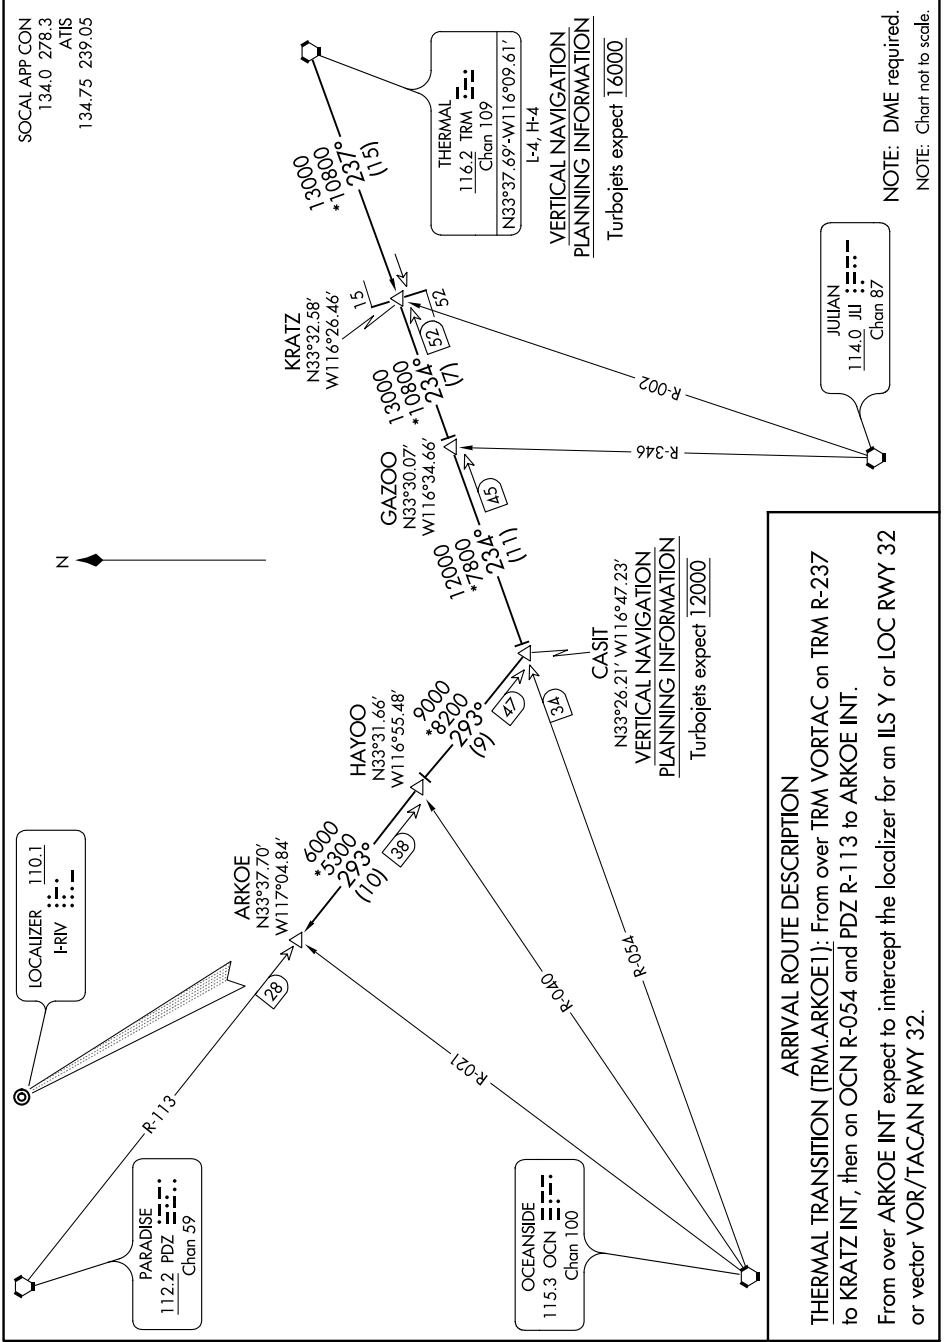

ARKOE ONE ARRIVAL

AL-348 (FAA)

MARCH ARB (KRIV)
RIVERSIDE, CALIFORNIA

SW-3, 25 FEB 2021 to 25 MAR 2021

ARKOE ONE ARRIVAL

RIVERSIDE, CALIFORNIA
MARCH ARB (KRIV)

SW-3, 25 FEB 2021 to 25 MAR 2021