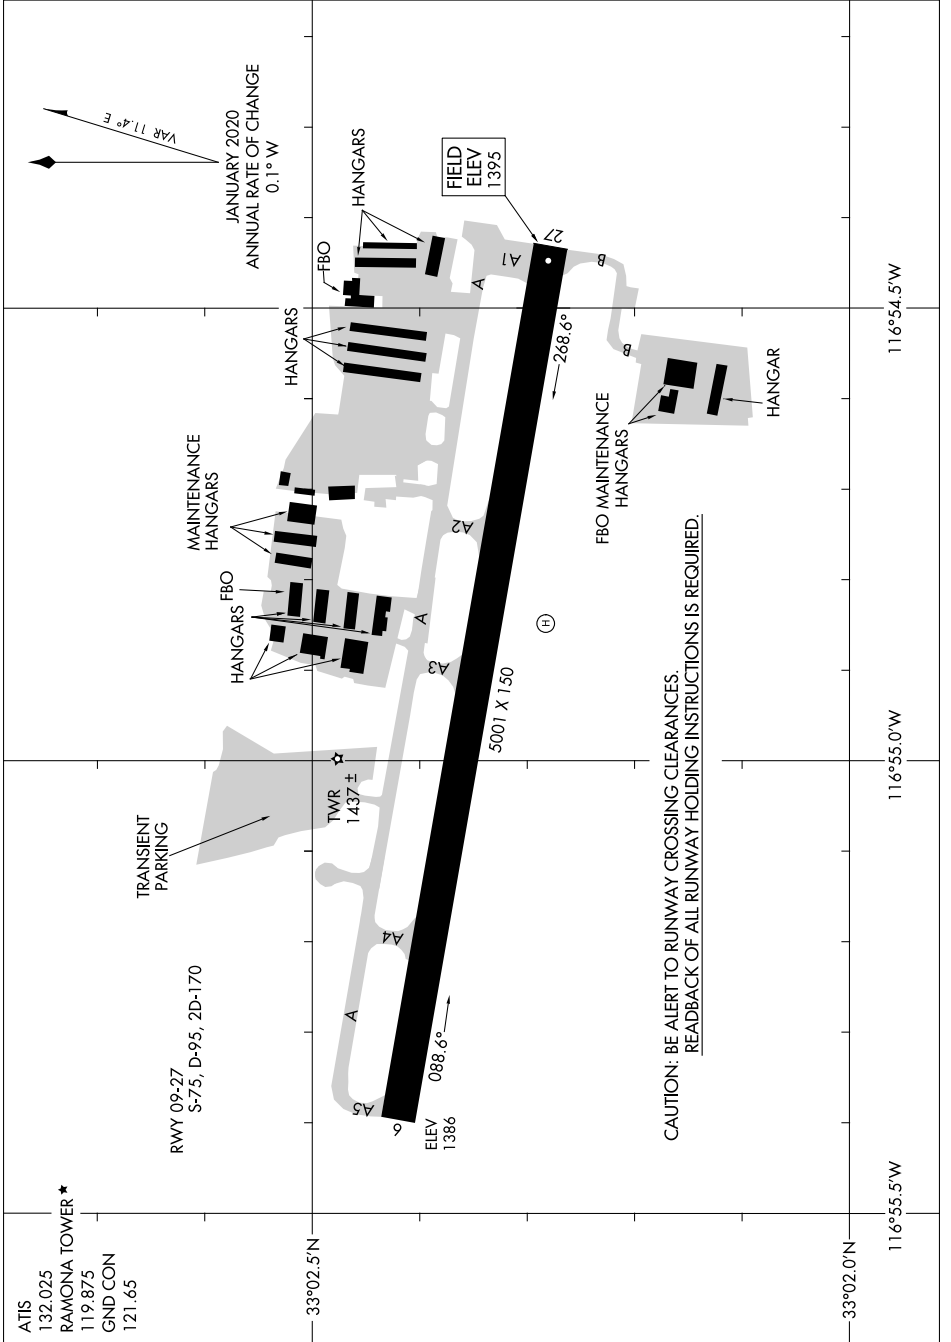

AIRPORT DIAGRAM

AL-6667 (FAA)

RAMONA (RNM)
RAMONA, CALIFORNIA

SW-3, 25 FEB 2021 to 25 MAR 2021

SW-3, 25 FEB 2021 to 25 MAR 2021

AIRPORT DIAGRAM

RAMONA, CALIFORNIA
RAMONA (RNM)