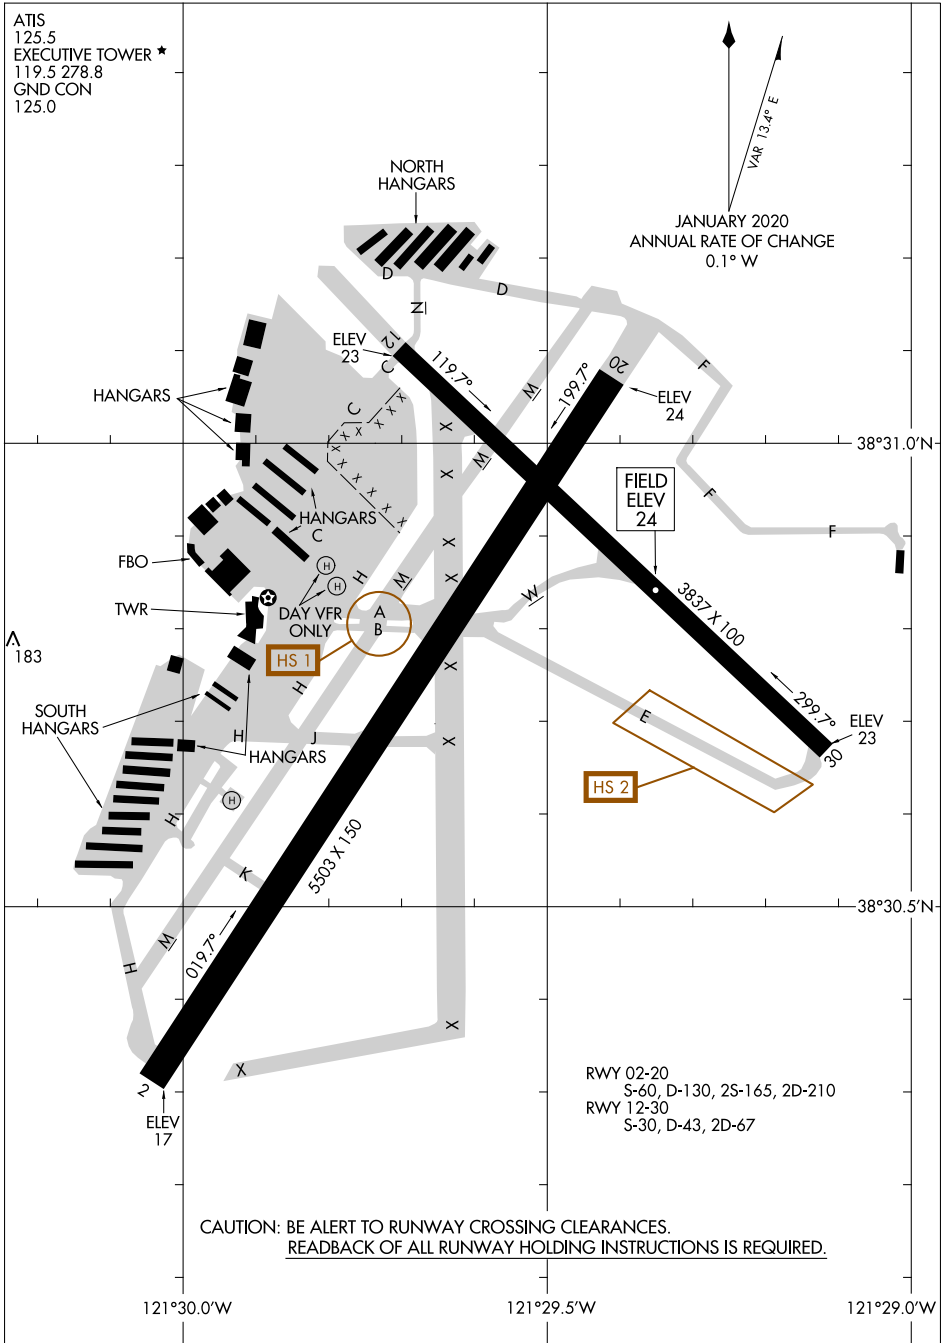

AIRPORT DIAGRAM

AL-358 (FAA)

SACRAMENTO EXECUTIVE (SAC)
SACRAMENTO, CALIFORNIA

ATIS
125.5
EXECUTIVE TOWER ★
119.5 278.8
GND CON
125.0

SW-2, 25 FEB 2021 to 25 MAR 2021

SW-2, 25 FEB 2021 to 25 MAR 2021

CAUTION: BE ALERT TO RUNWAY CROSSING CLEARANCES.
READBACK OF ALL RUNWAY HOLDING INSTRUCTIONS IS REQUIRED.

AIRPORT DIAGRAM

SACRAMENTO, CALIFORNIA
SACRAMENTO EXECUTIVE (SAC)