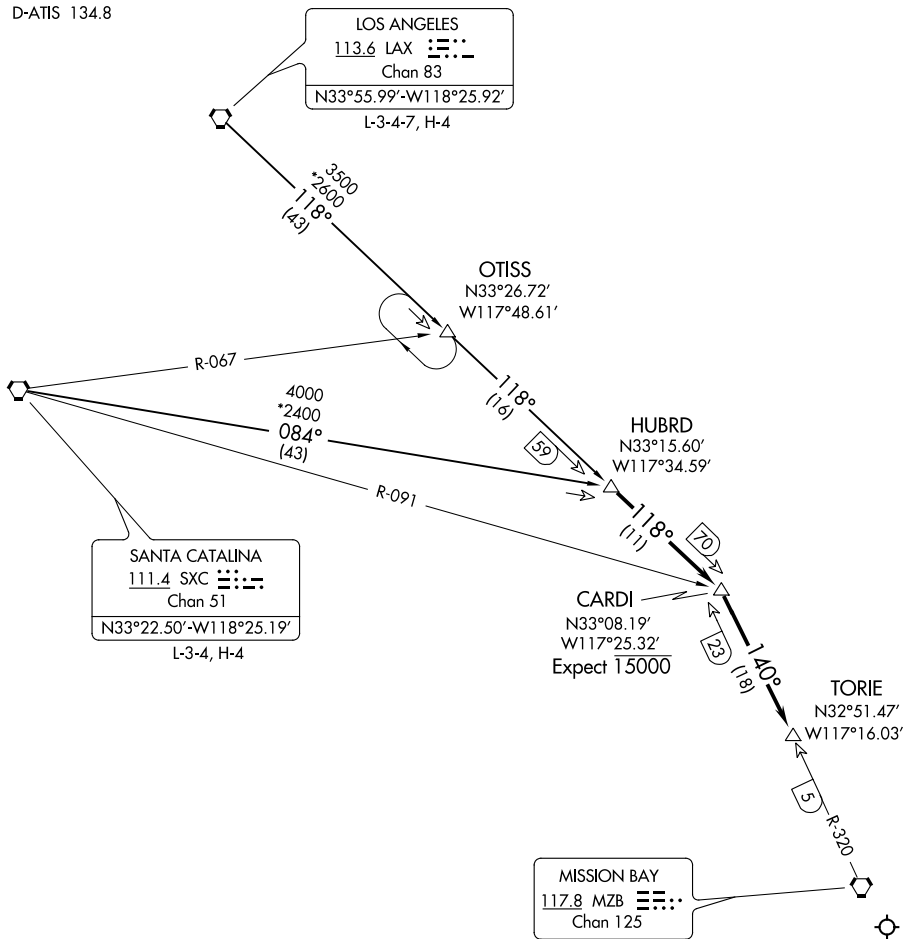

(HUBRD.HUBRD1) 19339
HUBRD ONE ARRIVAL

AL-373 (FAA)

SAN DIEGO INTL (SAN)
 SAN DIEGO, CALIFORNIA

SOCAL APP CON
 125.3 290.4
 D-ATIS 134.8

SW-3, 25 FEB 2021 to 25 MAR 2021

SW-3, 25 FEB 2021 to 25 MAR 2021

NOTE: Chart not to scale.

ARRIVAL ROUTE DESCRIPTION

LOS ANGELES TRANSITION (LAX.HUBRD1): From over LAX VORTAC on LAX R-118 to OTISS INT, then on LAX R-118 to HUBRD INT. Thence

SANTA CATALINA TRANSITION (SXC.HUBRD1): From over SXC VORTAC on SXC R-084 to HUBRD INT. Thence

. . . . From over HUBRD INT via LAX R-118 to CARDI FIX via MZB R-320 to TORIE FIX. Expect vector to final approach course.

HUBRD ONE ARRIVAL
 (HUBRD.HUBRD1) 05OCT00

SAN DIEGO, CALIFORNIA
 SAN DIEGO INTL (SAN)