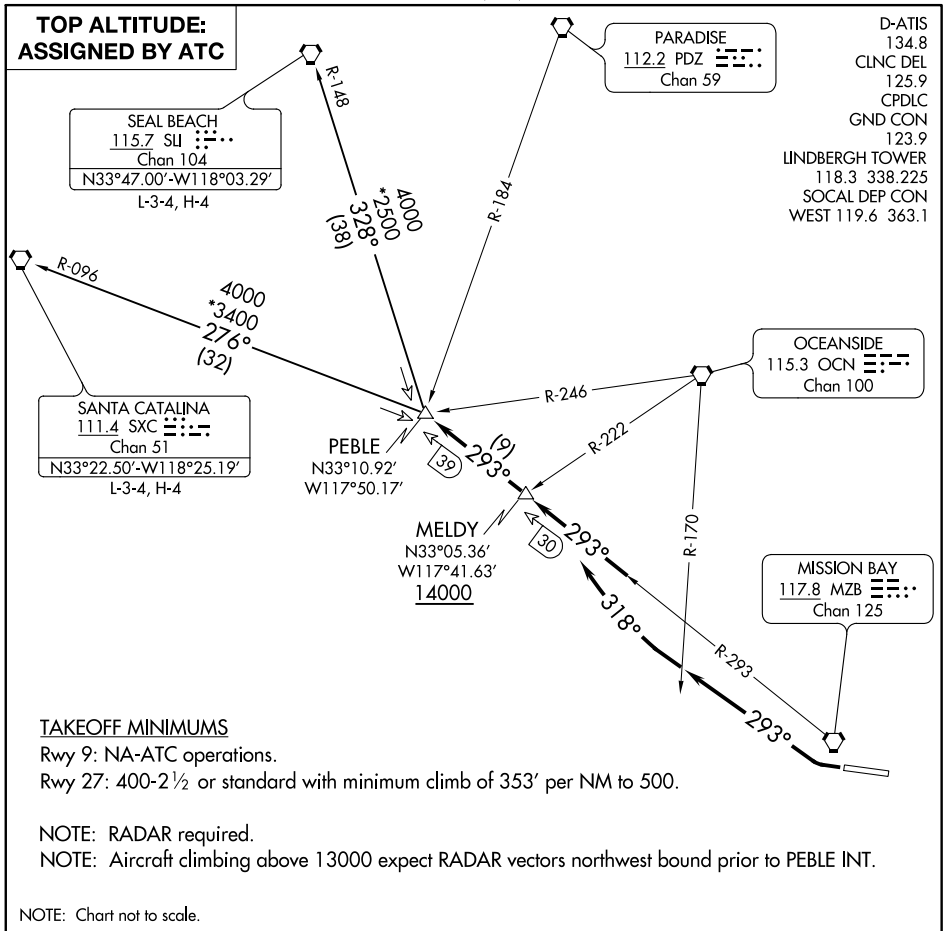

# PEBLE SIX DEPARTURE

AL-373 (FAA)

SAN DIEGO INTL (SAN)  
SAN DIEGO, CALIFORNIA

SW-3, 25 FEB 2021 to 25 MAR 2021

SW-3, 25 FEB 2021 to 25 MAR 2021

NOTE: Chart not to scale.

## DEPARTURE ROUTE DESCRIPTION

TAKEOFF RUNWAY 27: Climbing right turn heading 293° until crossing OCN VORTAC R-170, then turn right heading 318° to intercept MZB VORTAC R-293 to cross MELDY INT/MZB 30 DME at or above 14000 (or lower ATC assigned altitude) then on MZB R-293 to PEBLE INT/MZB 39 DME, thence. . . .

. . . . via (transition) or (assigned route). Maintain assigned altitude.

SANTA CATALINA TRANSITION (PEBLE6.SXC): From over PEBLE INT on SXC R-096 to SXC VORTAC.

SEAL BEACH TRANSITION (PEBLE6.SLI): From over PEBLE INT on SLI R-148 to SLI VORTAC.

# PEBLE SIX DEPARTURE