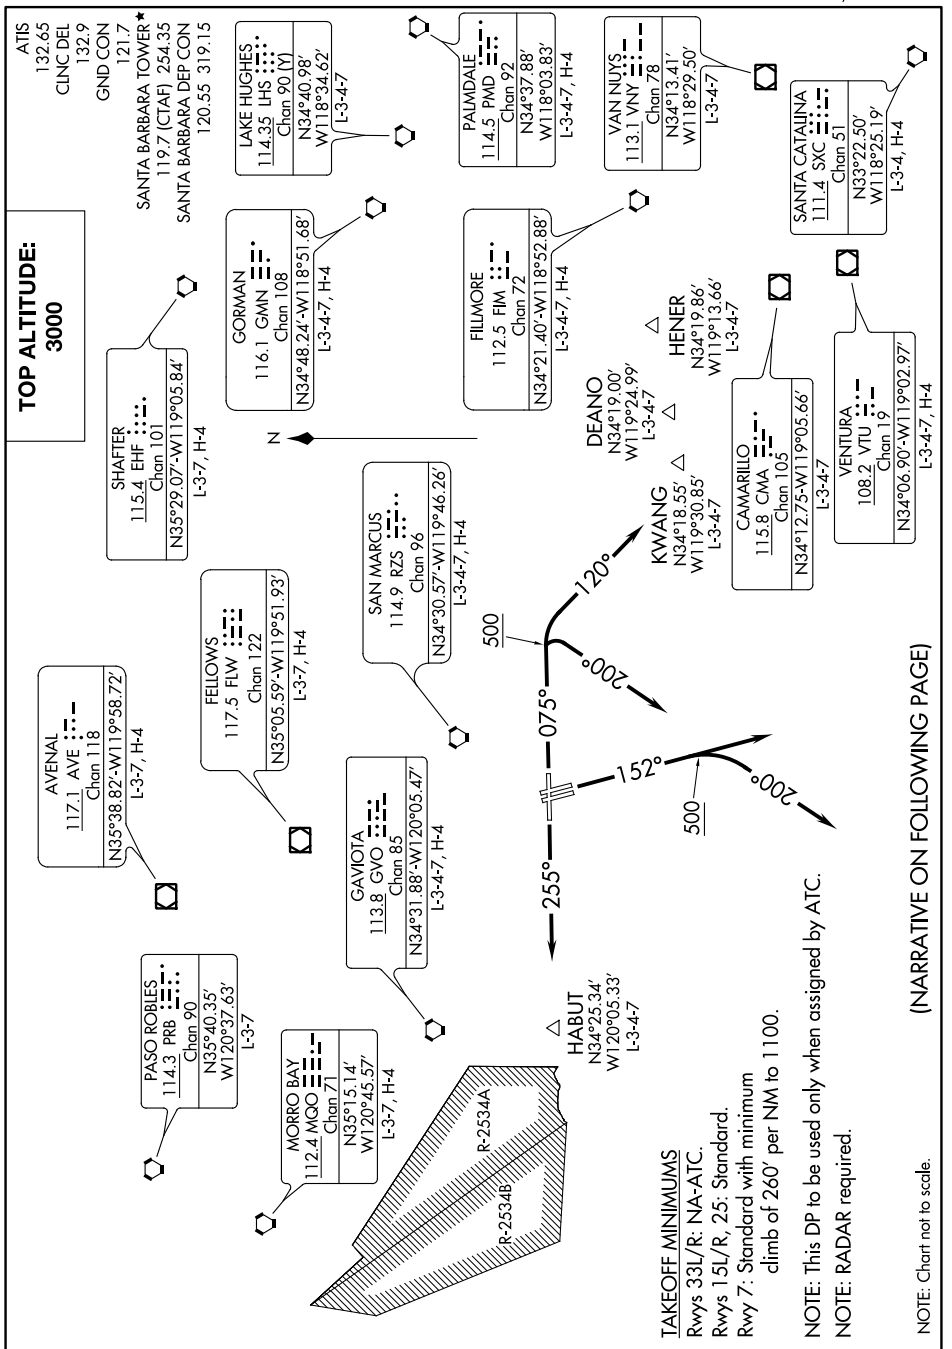

# SANTA BARBARA FIVE DEPARTURE

AL-378 (FAA)

SANTA BARBARA MUNI (SBA)  
SANTA BARBARA, CALIFORNIA

SW-3, 25 FEB 2021 to 25 MAR 2021

SW-3, 25 FEB 2021 to 25 MAR 2021

# SANTA BARBARA FIVE DEPARTURE

SANTA BARBARA, CALIFORNIA  
SANTA BARBARA MUNI (SBA)