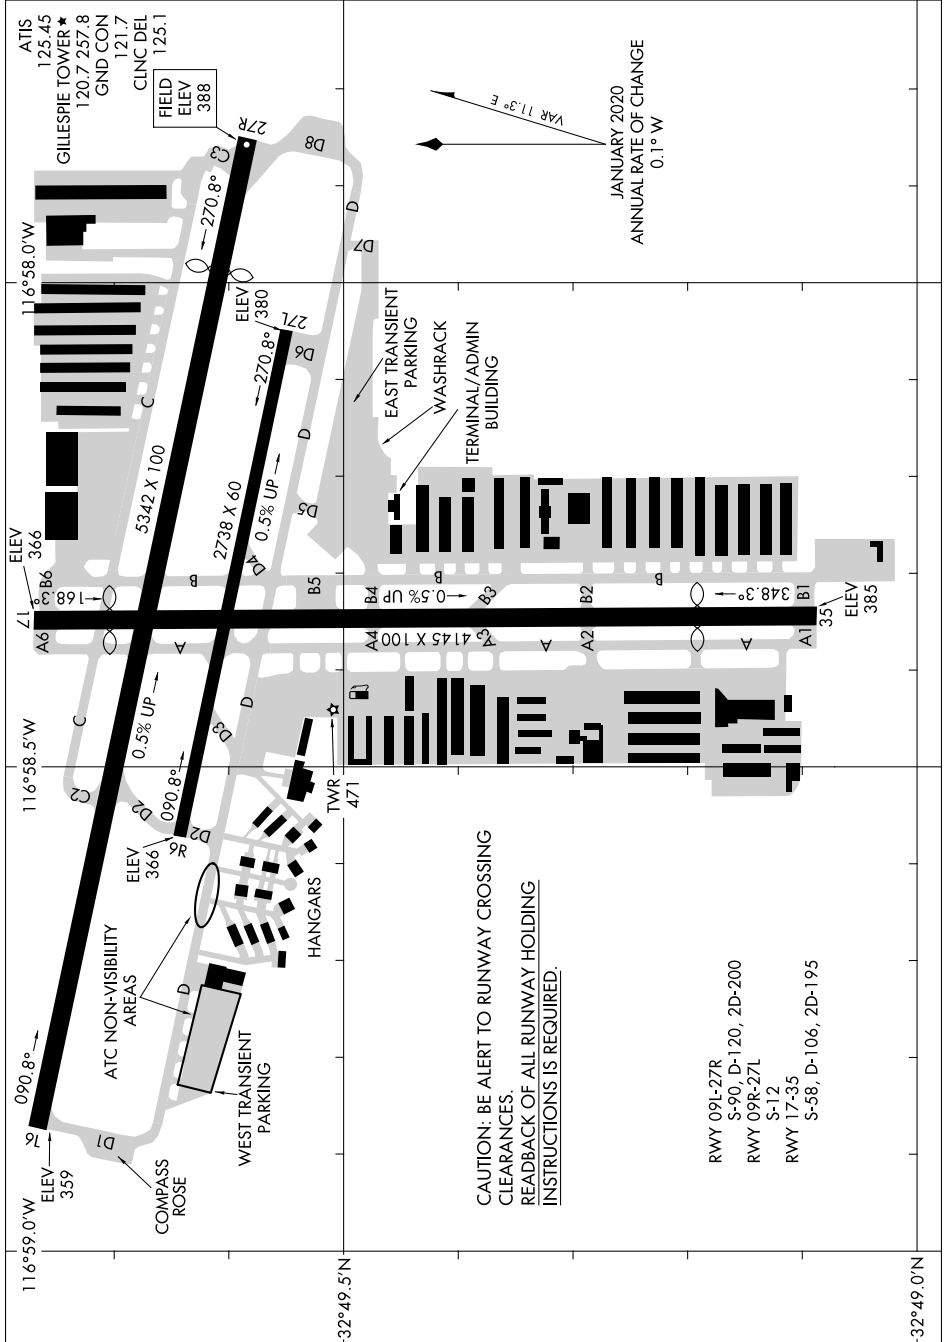

AIRPORT DIAGRAM

AL-5402 (FAA)

GILLESPIE FIELD (S.E.E)
SAN DIEGO/EL CAJON, CALIFORNIA

SW-3, 25 FEB 2021 to 25 MAR 2021

SW-3, 25 FEB 2021 to 25 MAR 2021

**CAUTION: BE ALERT TO RUNWAY CROSSING CLEARANCES.
READBACK OF ALL RUNWAY HOLDING INSTRUCTIONS IS REQUIRED.**

- RWY 09L-27R S-90, D-120, 2D-200
- RWY 09R-27L S-12
- RWY 17-35 S-58, D-106, 2D-195

AIRPORT DIAGRAM

SAN DIEGO/EL CAJON, CALIFORNIA
GILLESPIE FIELD (S.E.E)