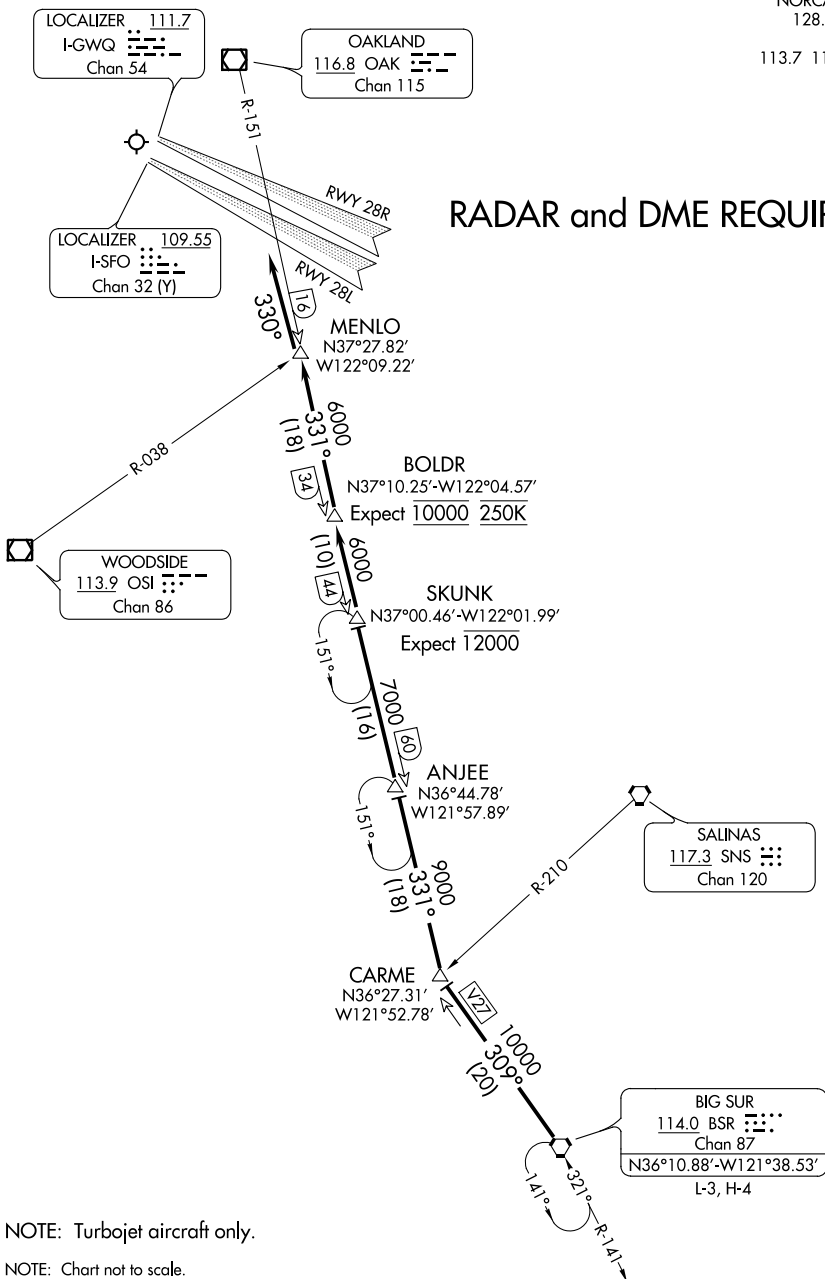

(BSR.BSR3) 17173

BIG SUR THREE ARRIVAL

AL-375 (FAA)

SAN FRANCISCO INTL (SFO)
SAN FRANCISCO, CALIFORNIA

OAKLAND CENTER
125.45 307.3
NORCAL APP CON
128.575 254.25
D-ATIS
113.7 115.8 118.85

RADAR and DME REQUIRED

NOTE: Turbopjet aircraft only.

NOTE: Chart not to scale.

BIG SUR THREE ARRIVAL

(BSR.BSR3) 15SEP16

SAN FRANCISCO, CALIFORNIA
SAN FRANCISCO INTL (SFO)

SW-2, 25 FEB 2021 to 25 MAR 2021

SW-2, 25 FEB 2021 to 25 MAR 2021