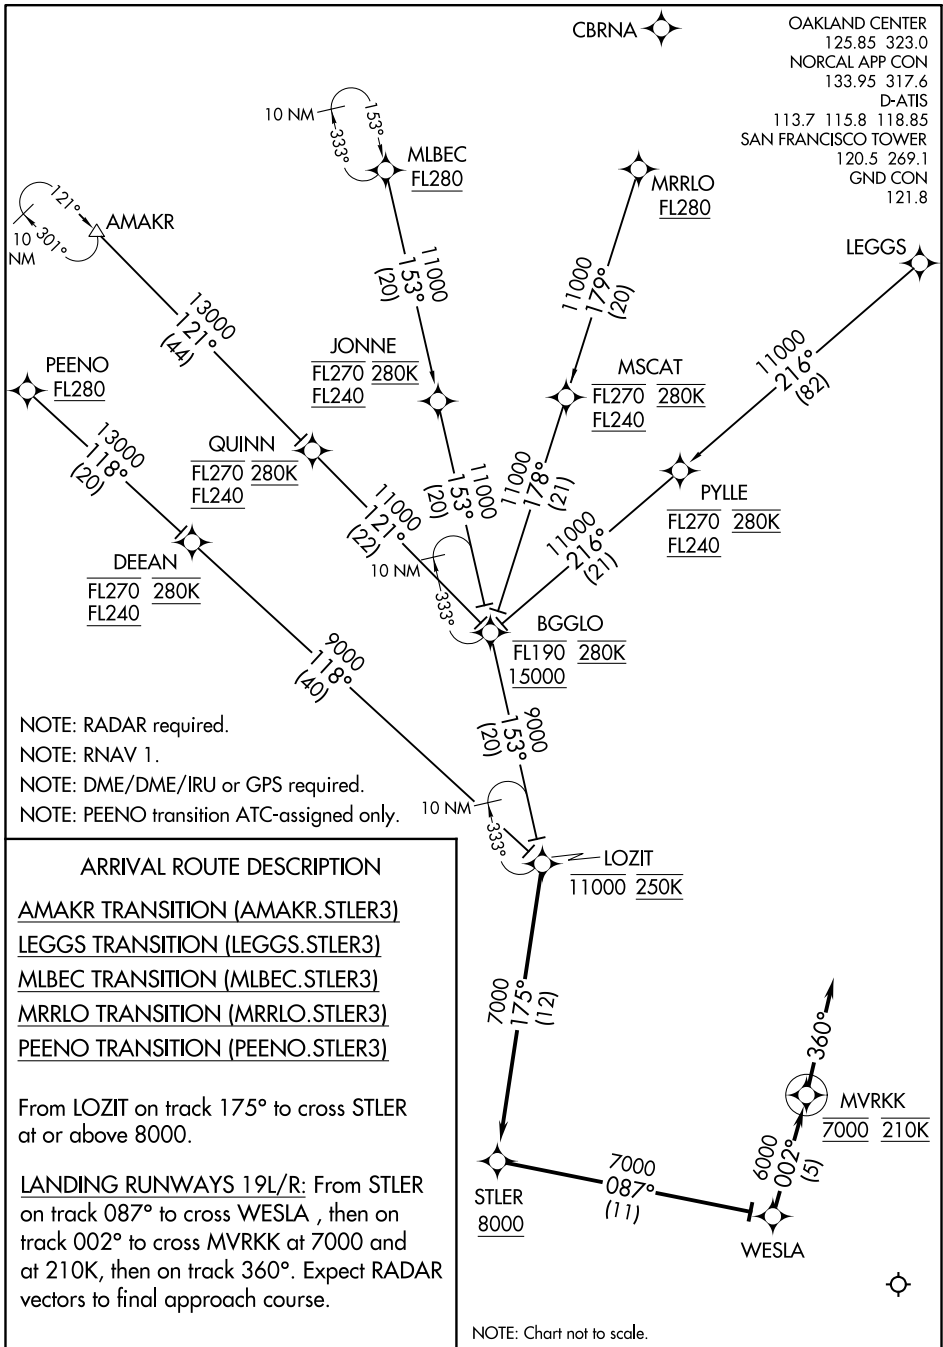

STLER THREE ARRIVAL (RNAV)

AL-375 (FAA)

SAN FRANCISCO INTL (SFO)
SAN FRANCISCO, CALIFORNIA

SW-2, 25 FEB 2021 to 25 MAR 2021

SW-2, 25 FEB 2021 to 25 MAR 2021

STLER THREE ARRIVAL (RNAV)