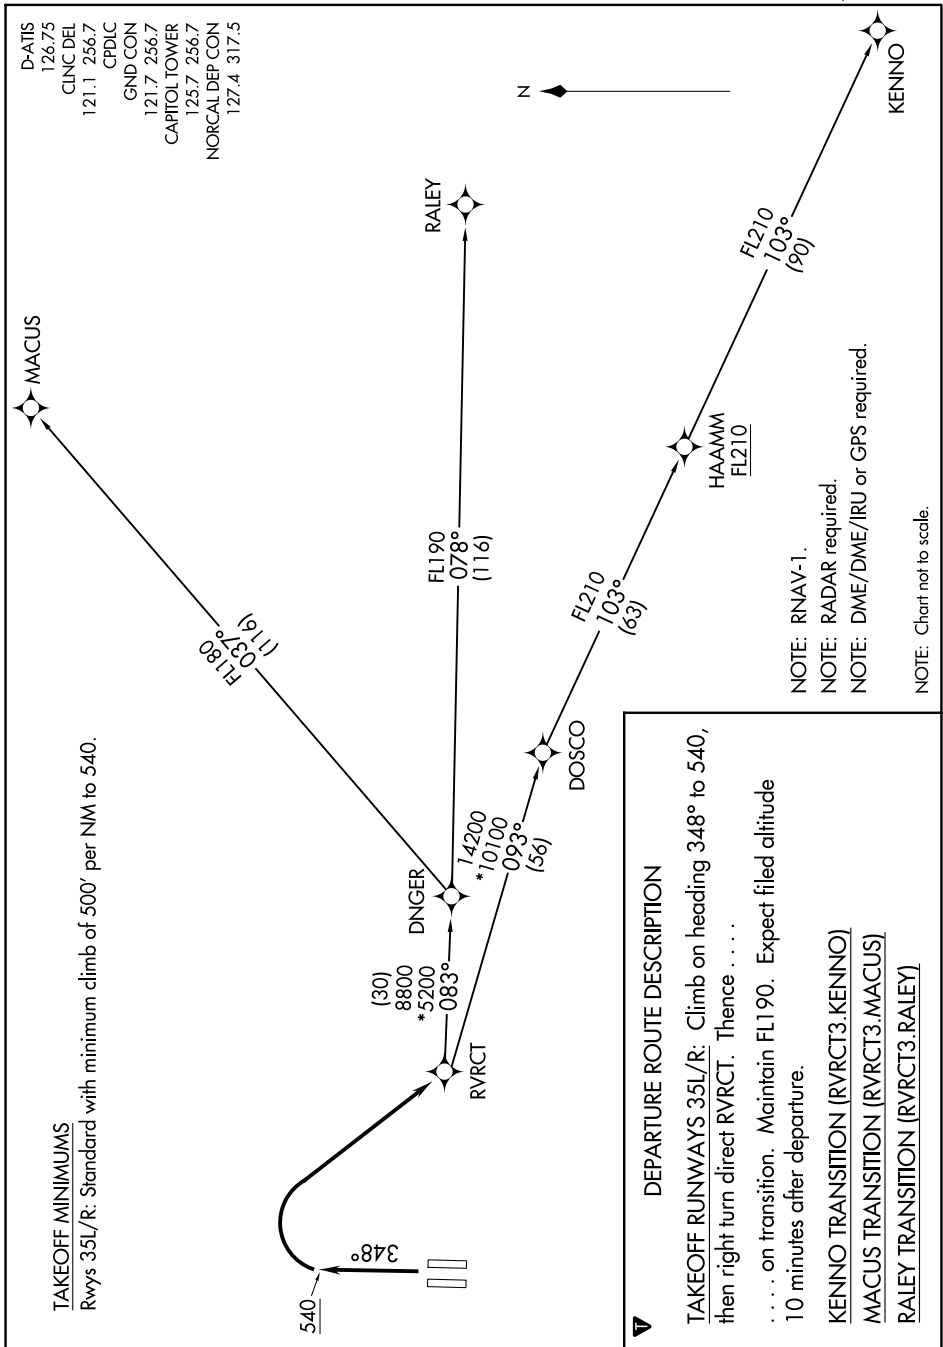

RVRCT THREE DEPARTURE (RNAV)

AL-5490 (FAA)

SACRAMENTO INTL (SMF)
SACRAMENTO, CALIFORNIA

SW-2, 25 FEB 2021 to 25 MAR 2021

D-ATIS 126.75
 CINCLDEL 121.1 256.7
 CPDLC GND CON 121.7 256.7
 CAPITOL TOWER 125.7 256.7
 NORCAL DEP CON 127.4 317.5

SW-2, 25 FEB 2021 to 25 MAR 2021

RVRCT THREE DEPARTURE (RNAV)